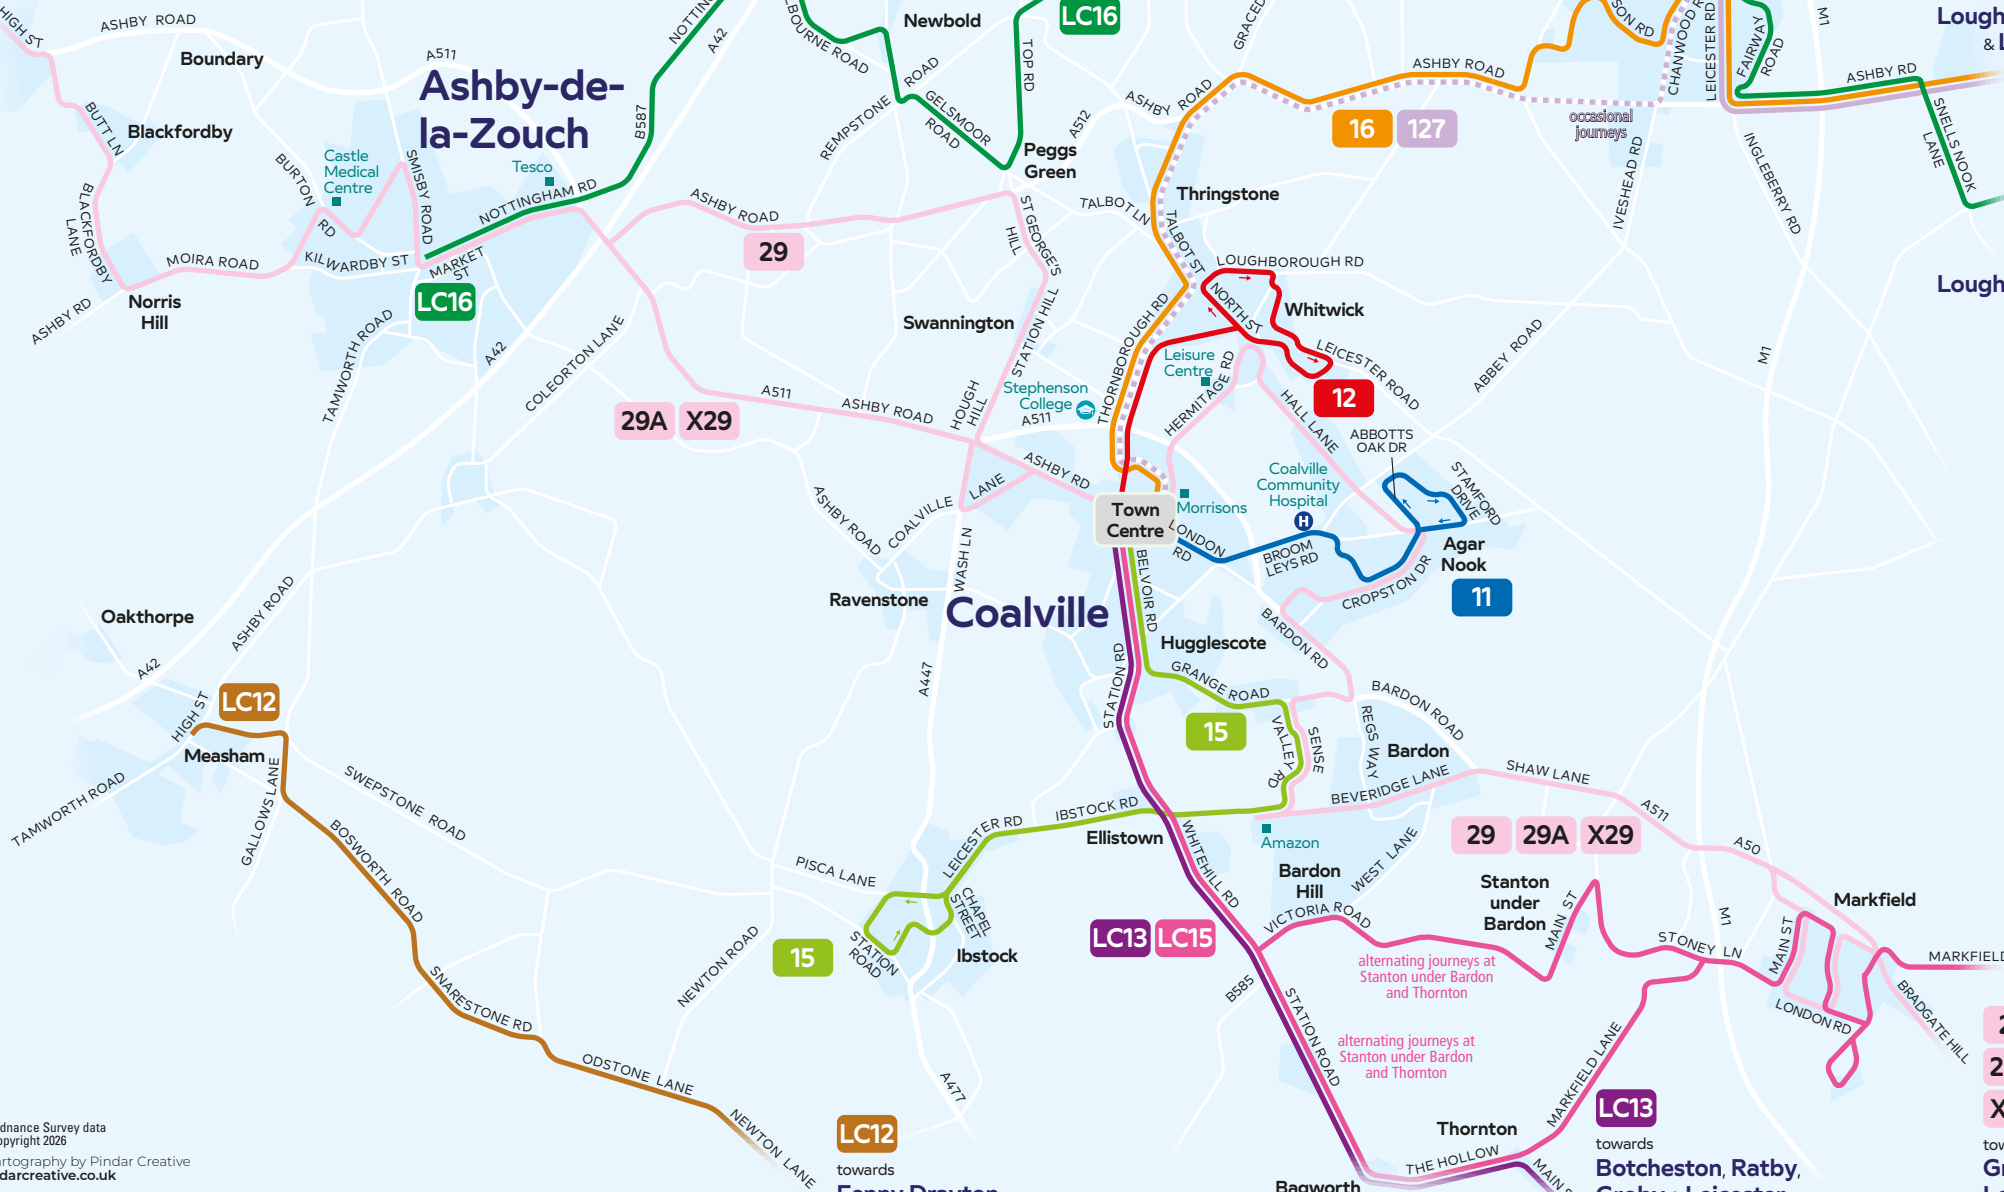

29 29A X29

towards
Swadlincote

16

towards
Loughborough

127

towards
Loughborough & Leicester

LC16

towards
Loughborough

LC15

towards
Leicester

29

29A

X29

towards
Groby & Leicester

LC12

towards
Fenny Drayton