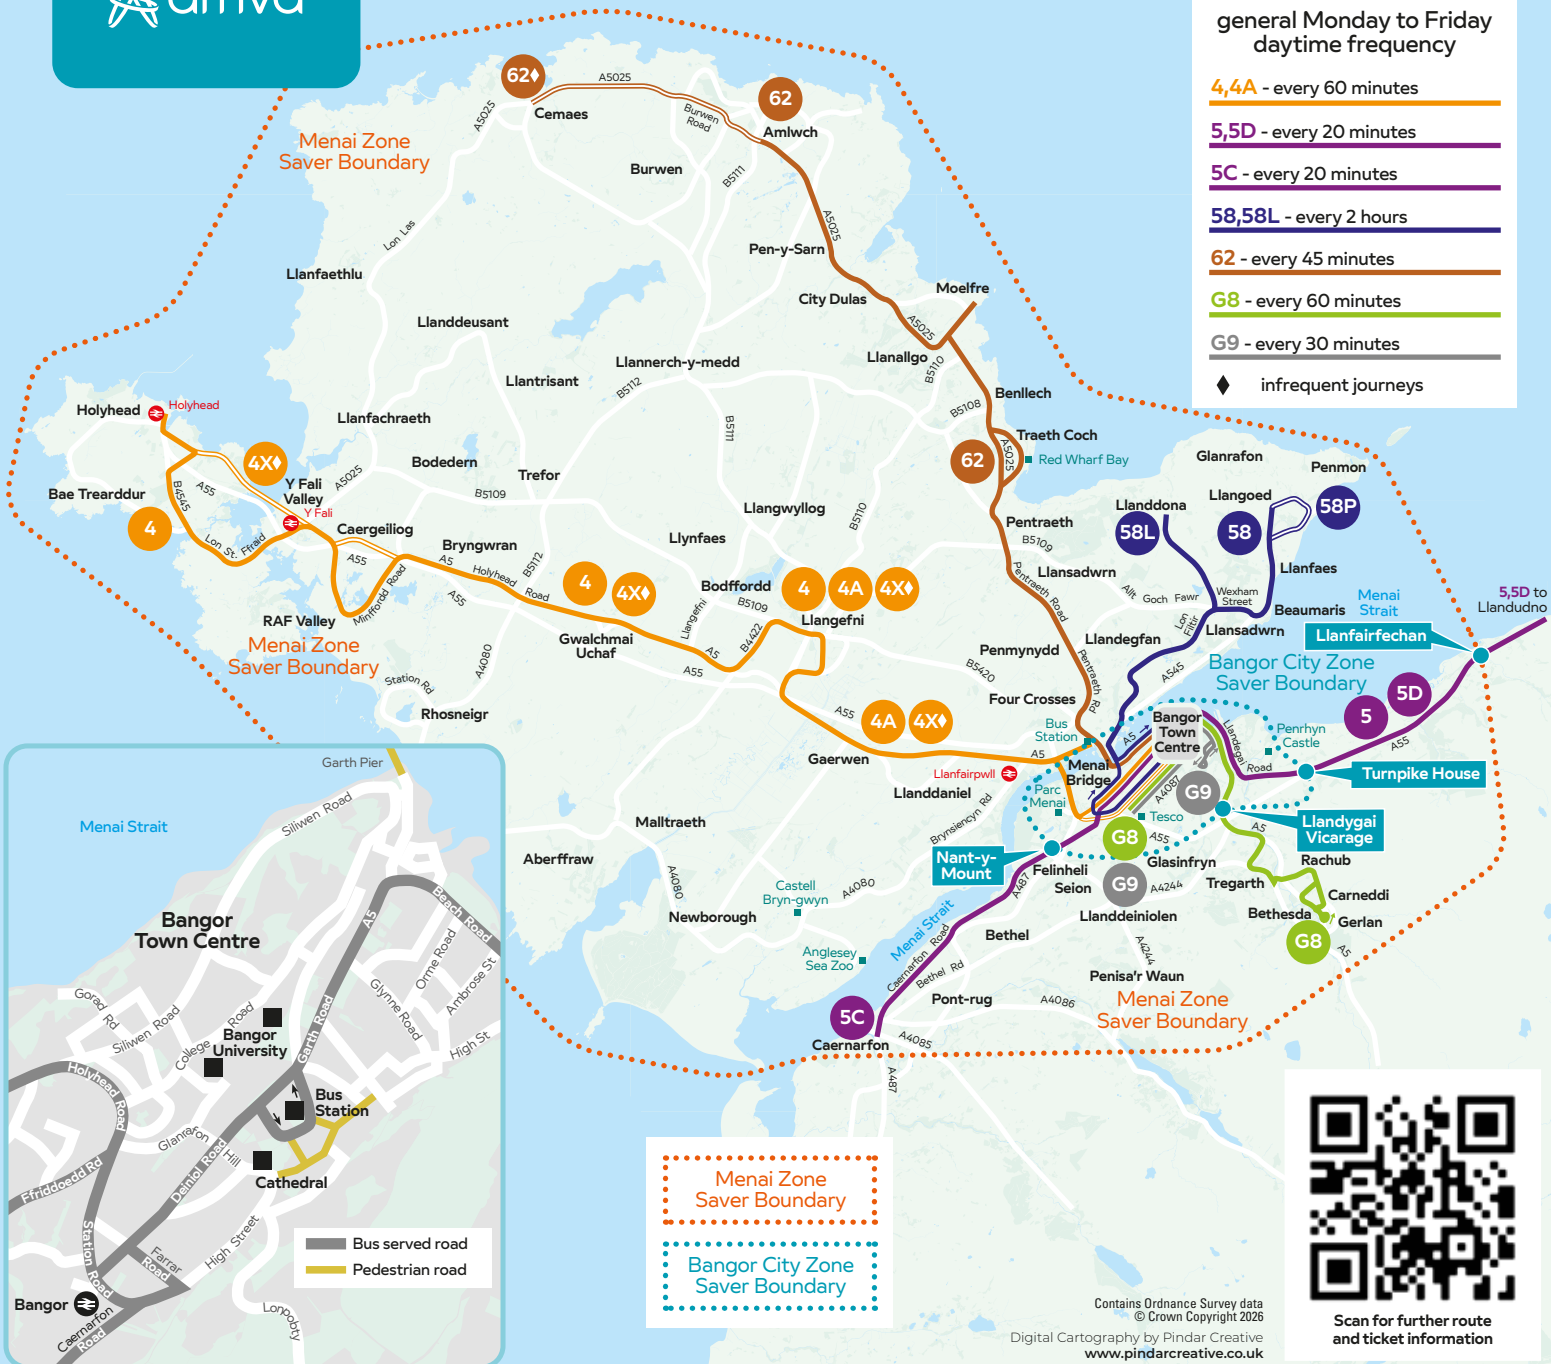

general Monday to Friday
daytime frequency

4,4A - every 60 minutes

5,5D - every 20 minutes

5C - every 20 minutes

58,58L - every 2 hours

62 - every 45 minutes

G8 - every 60 minutes

G9 - every 30 minutes

◆ infrequent journeys

Menai Zone
Saver Boundary

Bangor City Zone
Saver Boundary