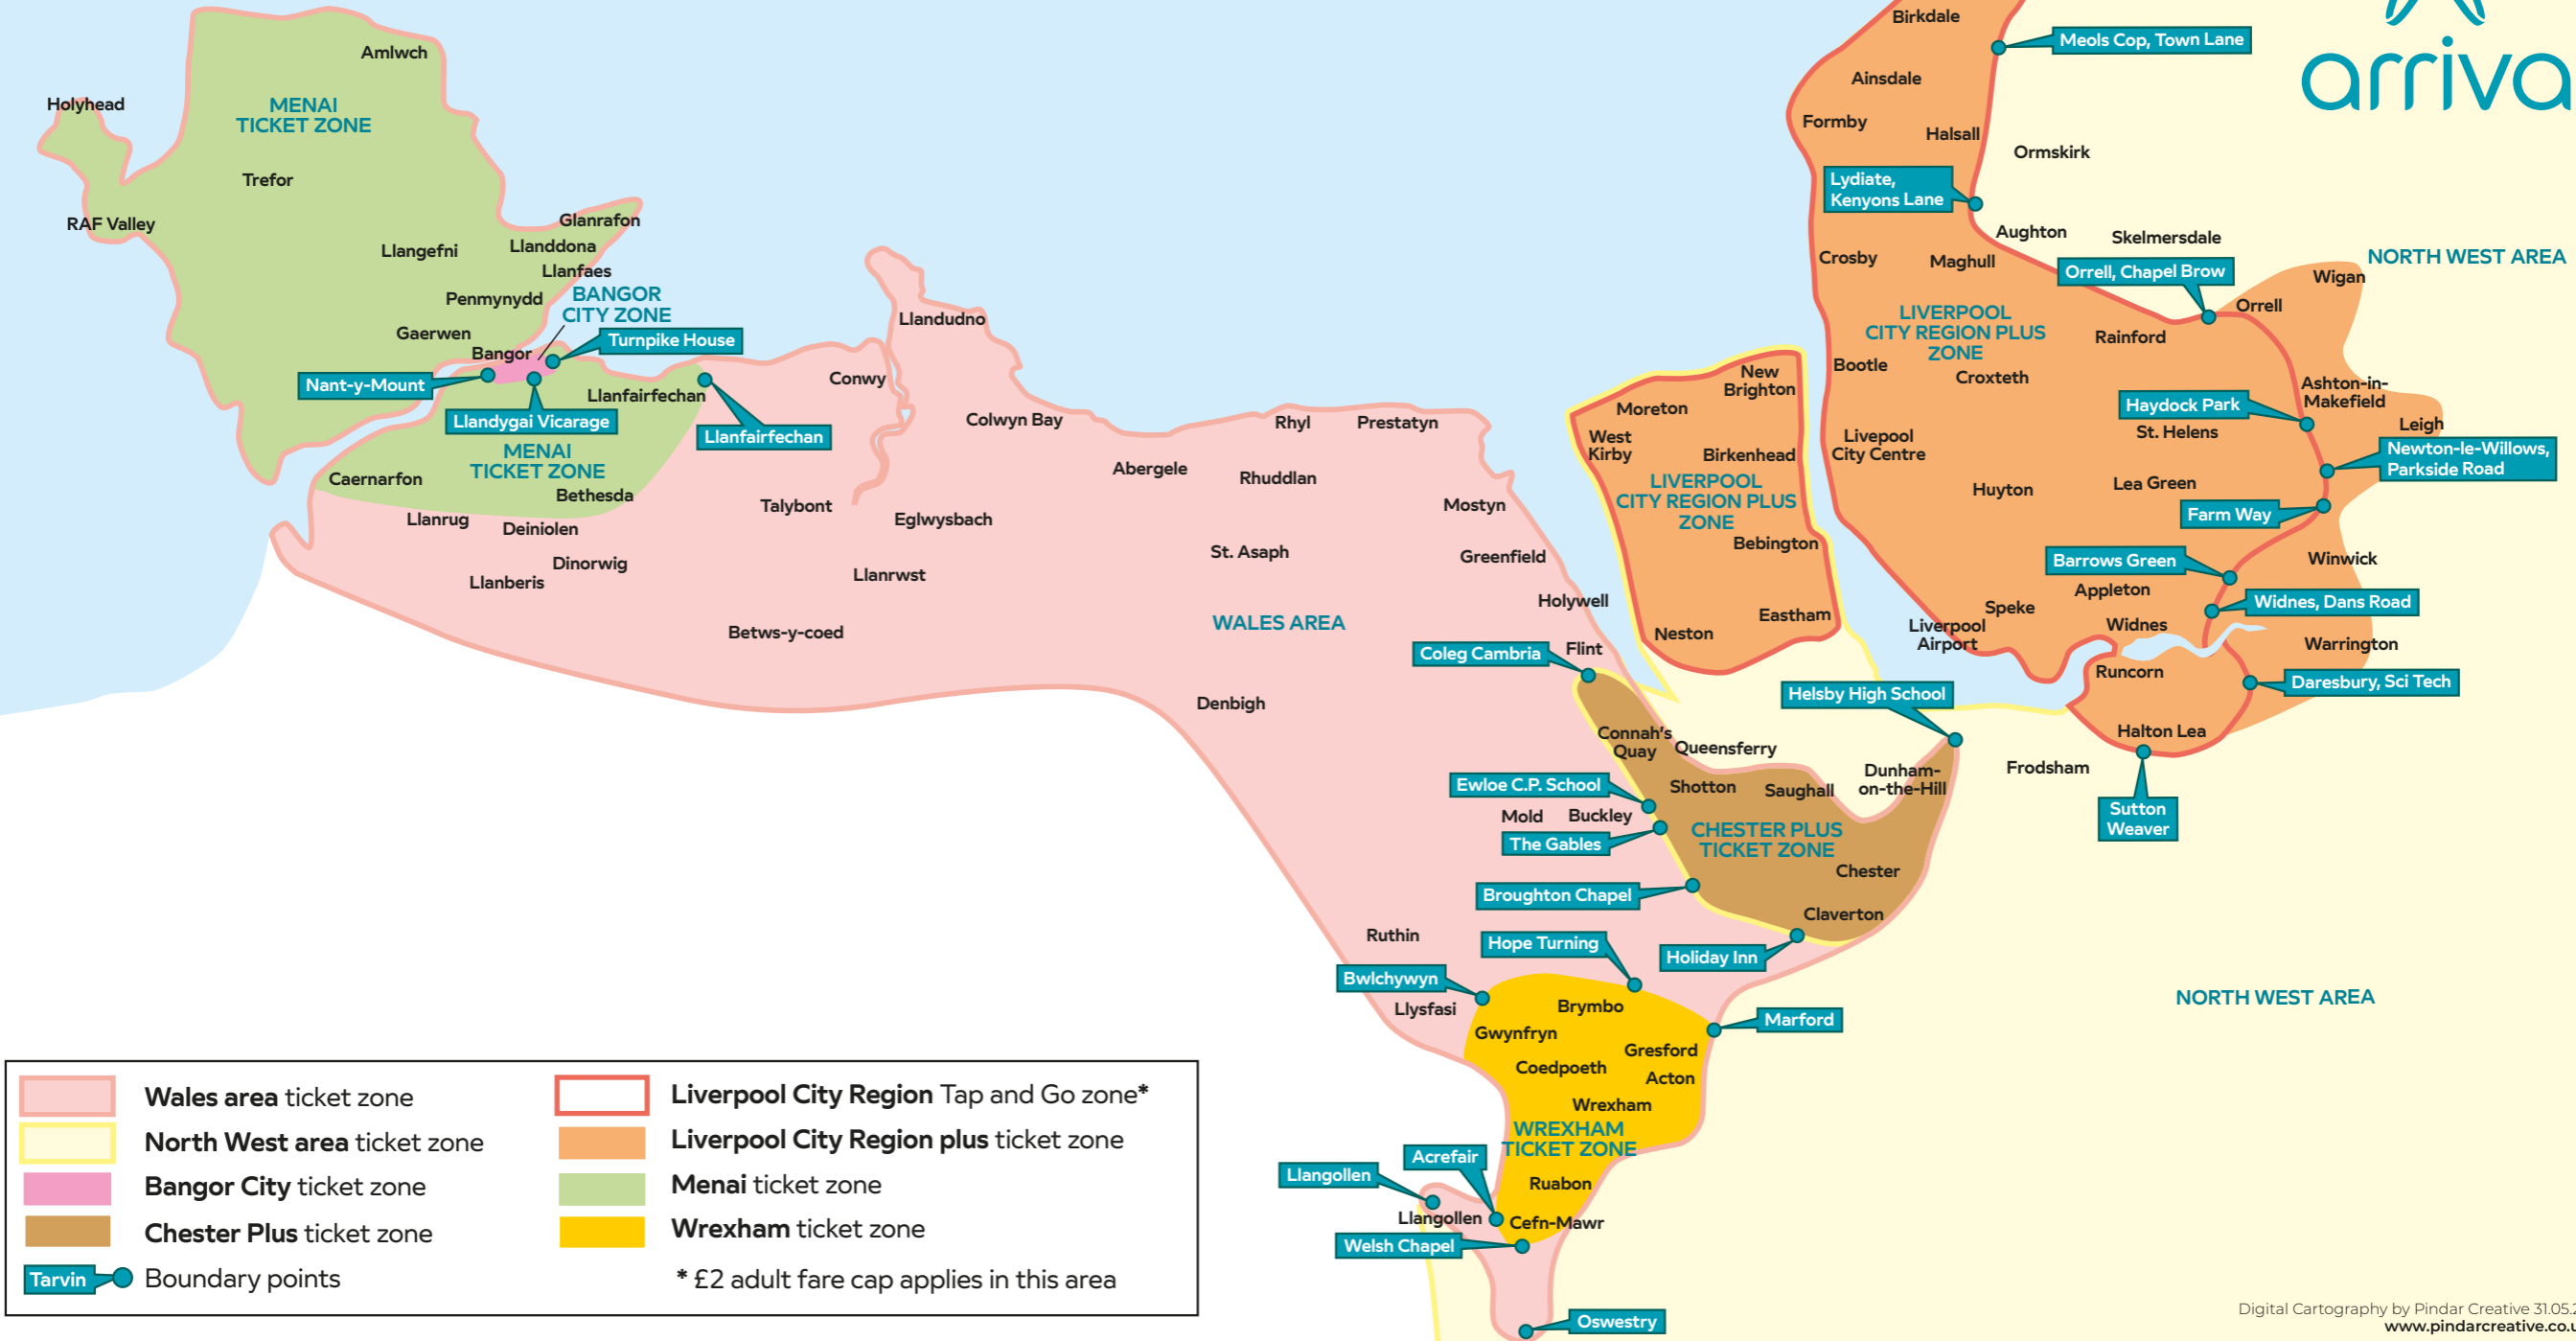

Arriva North West and Wales

Multi Journey Ticket Zones

	Wales area ticket zone		Liverpool City Region Tap and Go zone*
	North West area ticket zone		Liverpool City Region plus ticket zone
	Bangor City ticket zone		Menai ticket zone
	Chester Plus ticket zone		Wrexham ticket zone
	Tarvin		Boundary points

* £2 adult fare cap applies in this area