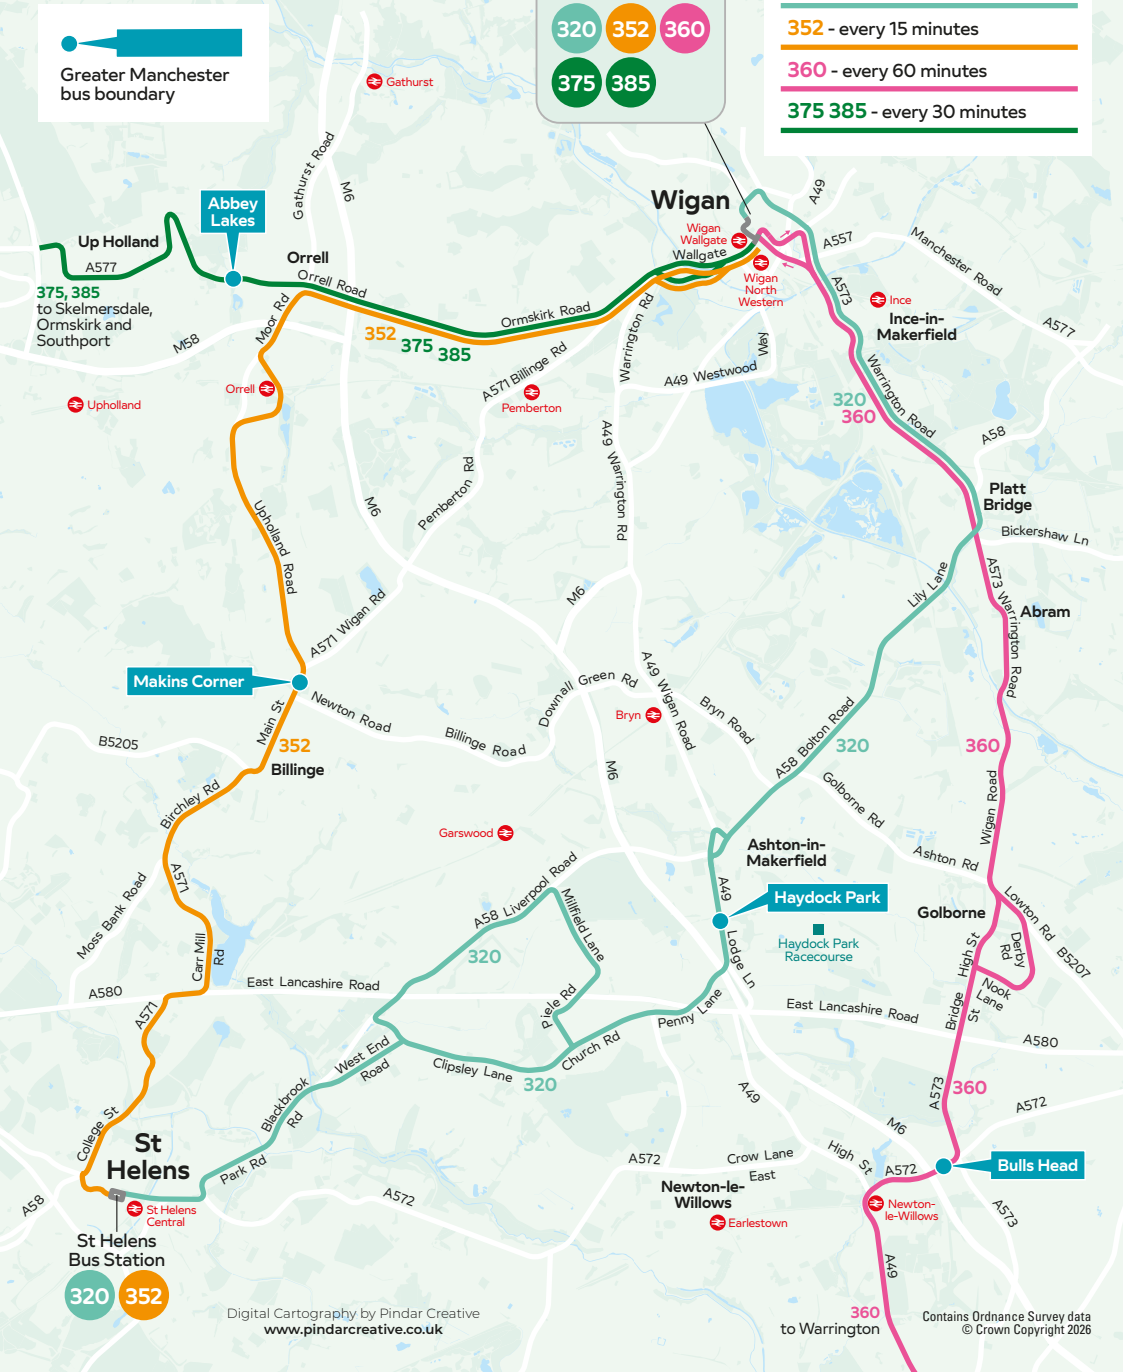

Greater Manchester bus boundary

general Monday to Friday daytime frequency

320 - every 30 minutes

352 - every 15 minutes

360 - every 60 minutes

375 385 - every 30 minutes

**Wigan**  
Bus Station

- 320
- 352
- 360
- 375
- 385