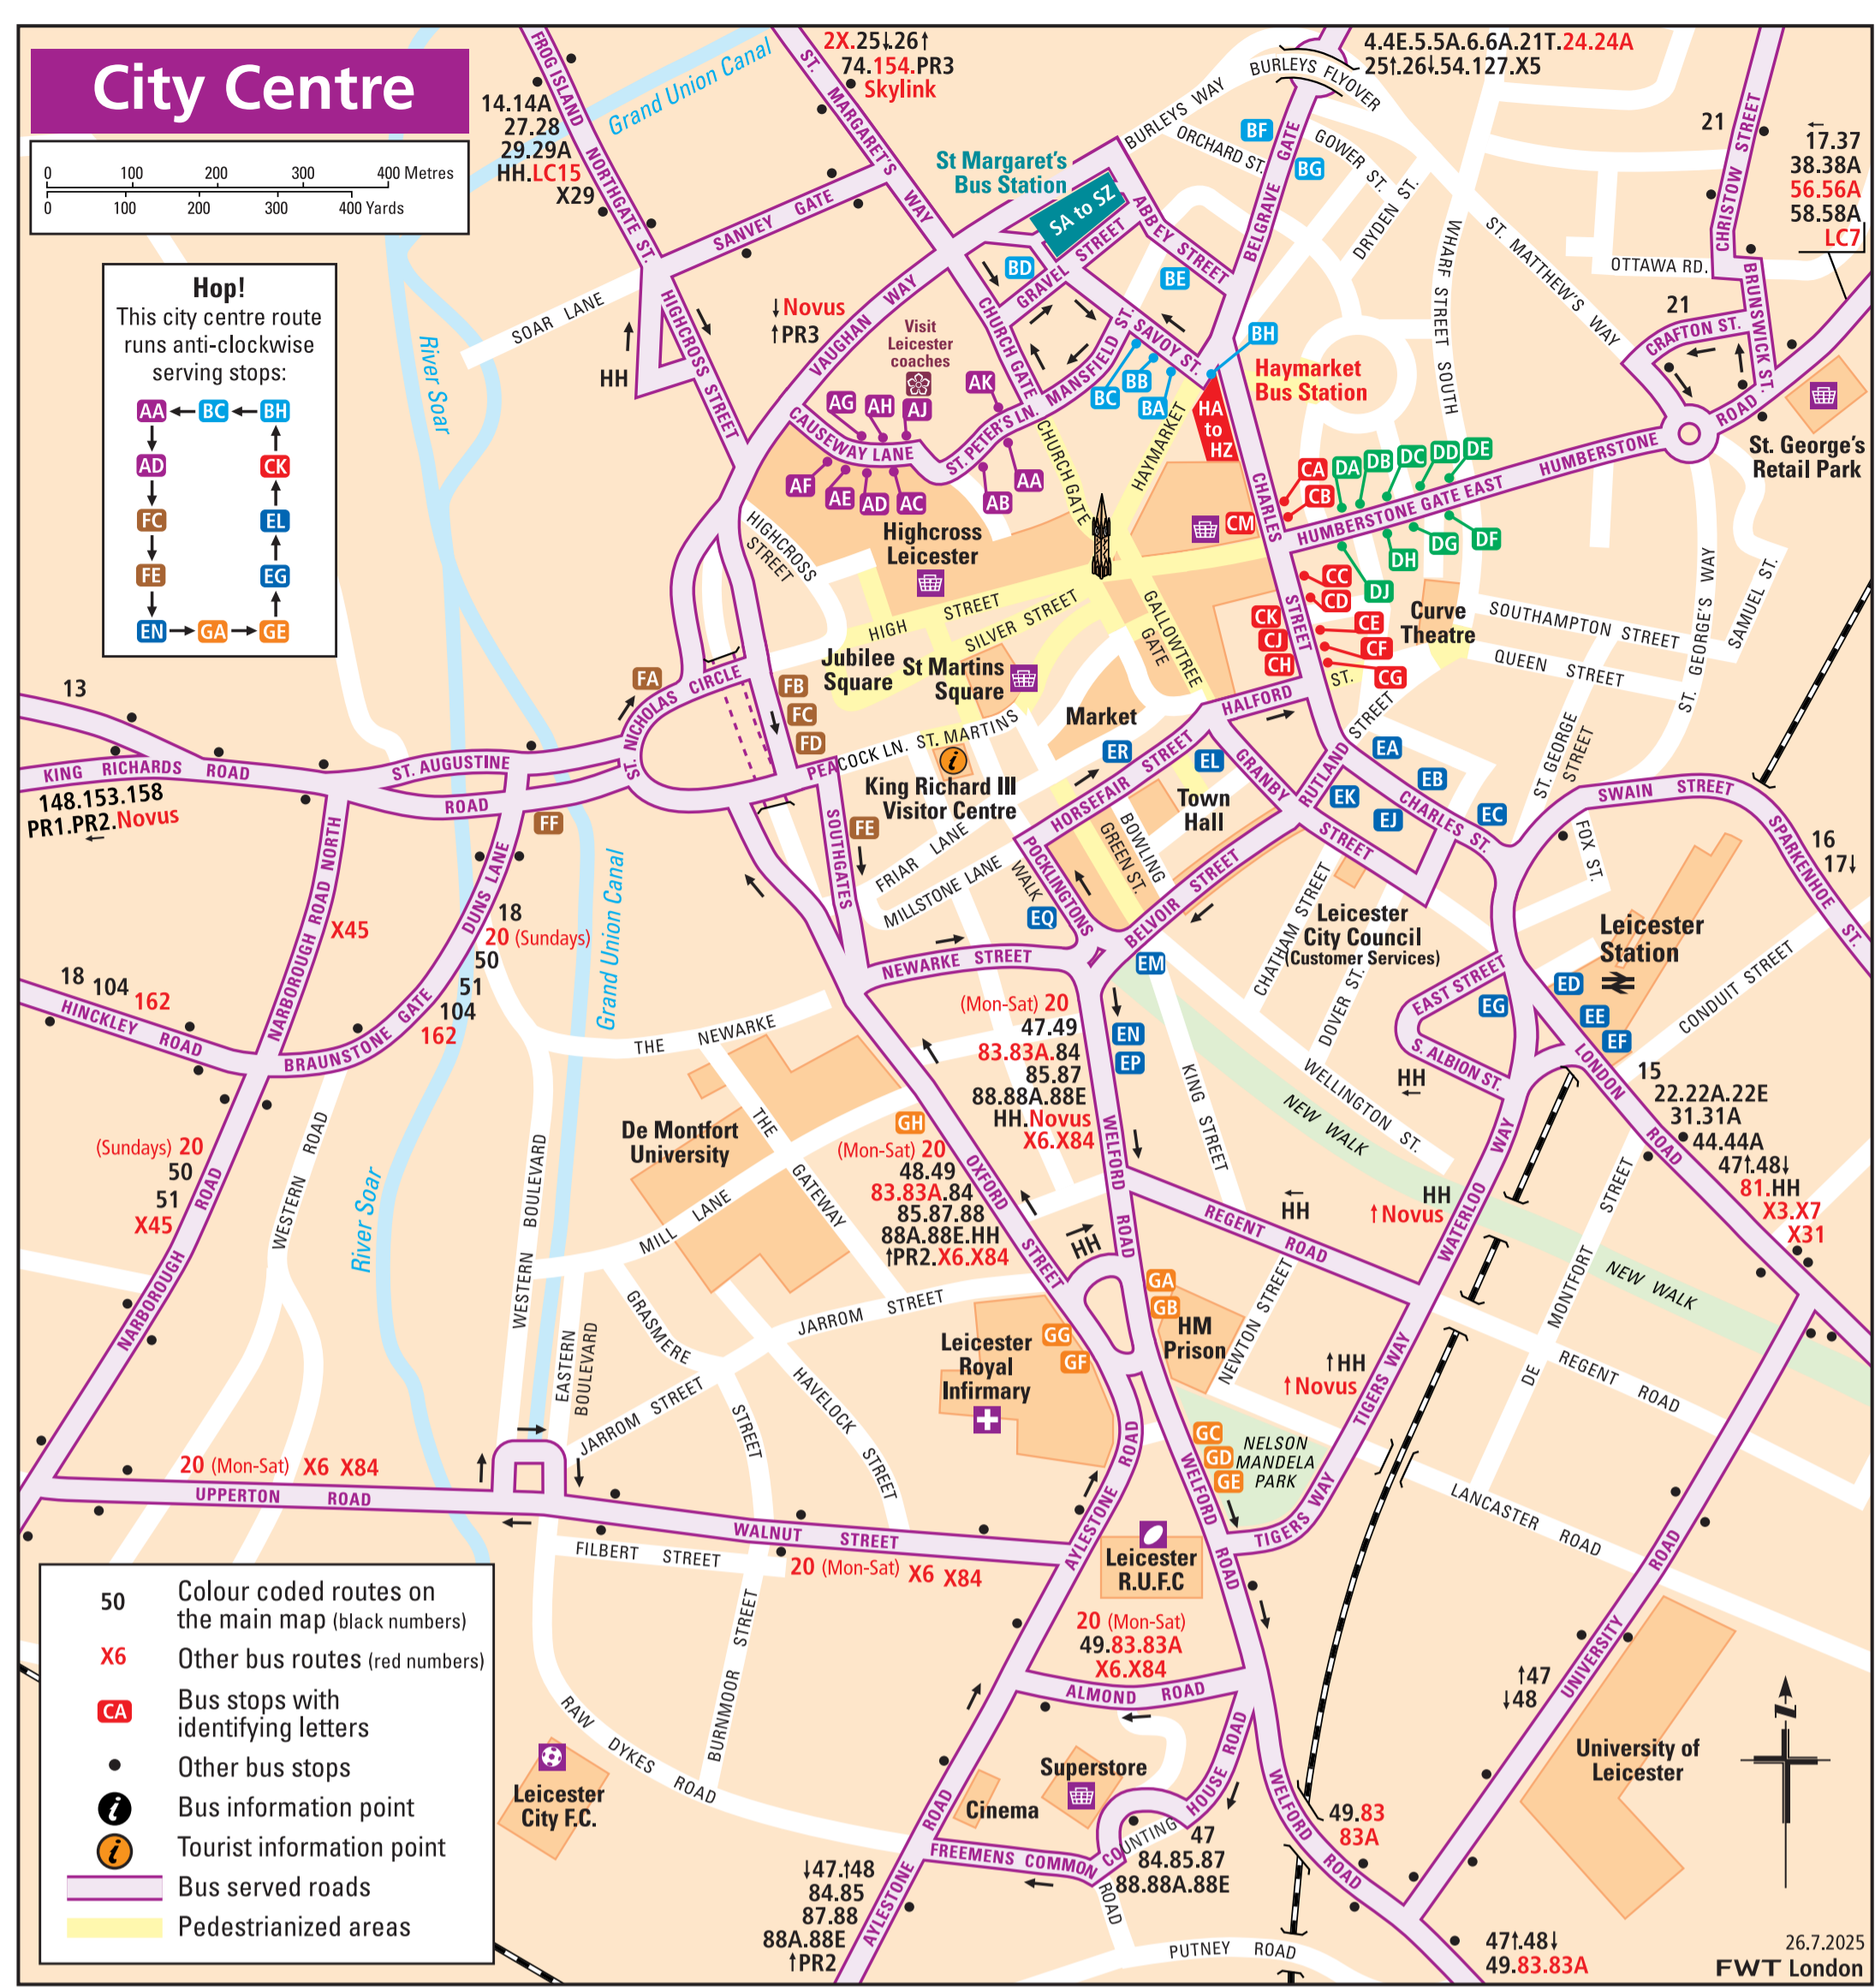

For information on the Leicester Bus Partnership Plan and Ticketing information, please visit www.leicesterbuses.co.uk

Ticketing

Our multi-operator ticketing scheme allows you to travel on any* bus service in the Leicester Flexi area on Arriva, Centrebus, First Bus, Kinchorbus, Stagecoach and Central Connect services.

*Please note that the PR1, PR2 and PR3 Park and Ride services operated by Roberts Travel are not included in this scheme.

Ticket Prices	Adult	Child	Student
Day	£6.30	£4.40	n/a
Week	£24	£17	n/a
4-Weekly	£82	£57.50	n/a
Annual	£820	£540*	£612*

Family Day

£8 during school holidays and £11 at all other times

*Option to pay by direct debit via the Arriva and First Bus ticketing apps.

Where and how to buy

Tap on Tap off: Use your preferred contactless payment method and simply Tap on and Tap off as you travel. The maximum fare you will pay is £6.30 for a day and £24 for a week.

M-tickets: You can buy the full range of Flexi tickets through Arriva, First Bus and Centrebus ticketing apps. Buy on any app and use on any bus company within the scheme.

On bus: You can buy Adult and Child day and weekly tickets from the driver on all bus companies within the scheme. Both cash and contactless payments are accepted.

Where to Board Your Bus in Leicester City Centre

Look here if you know your DESTINATION