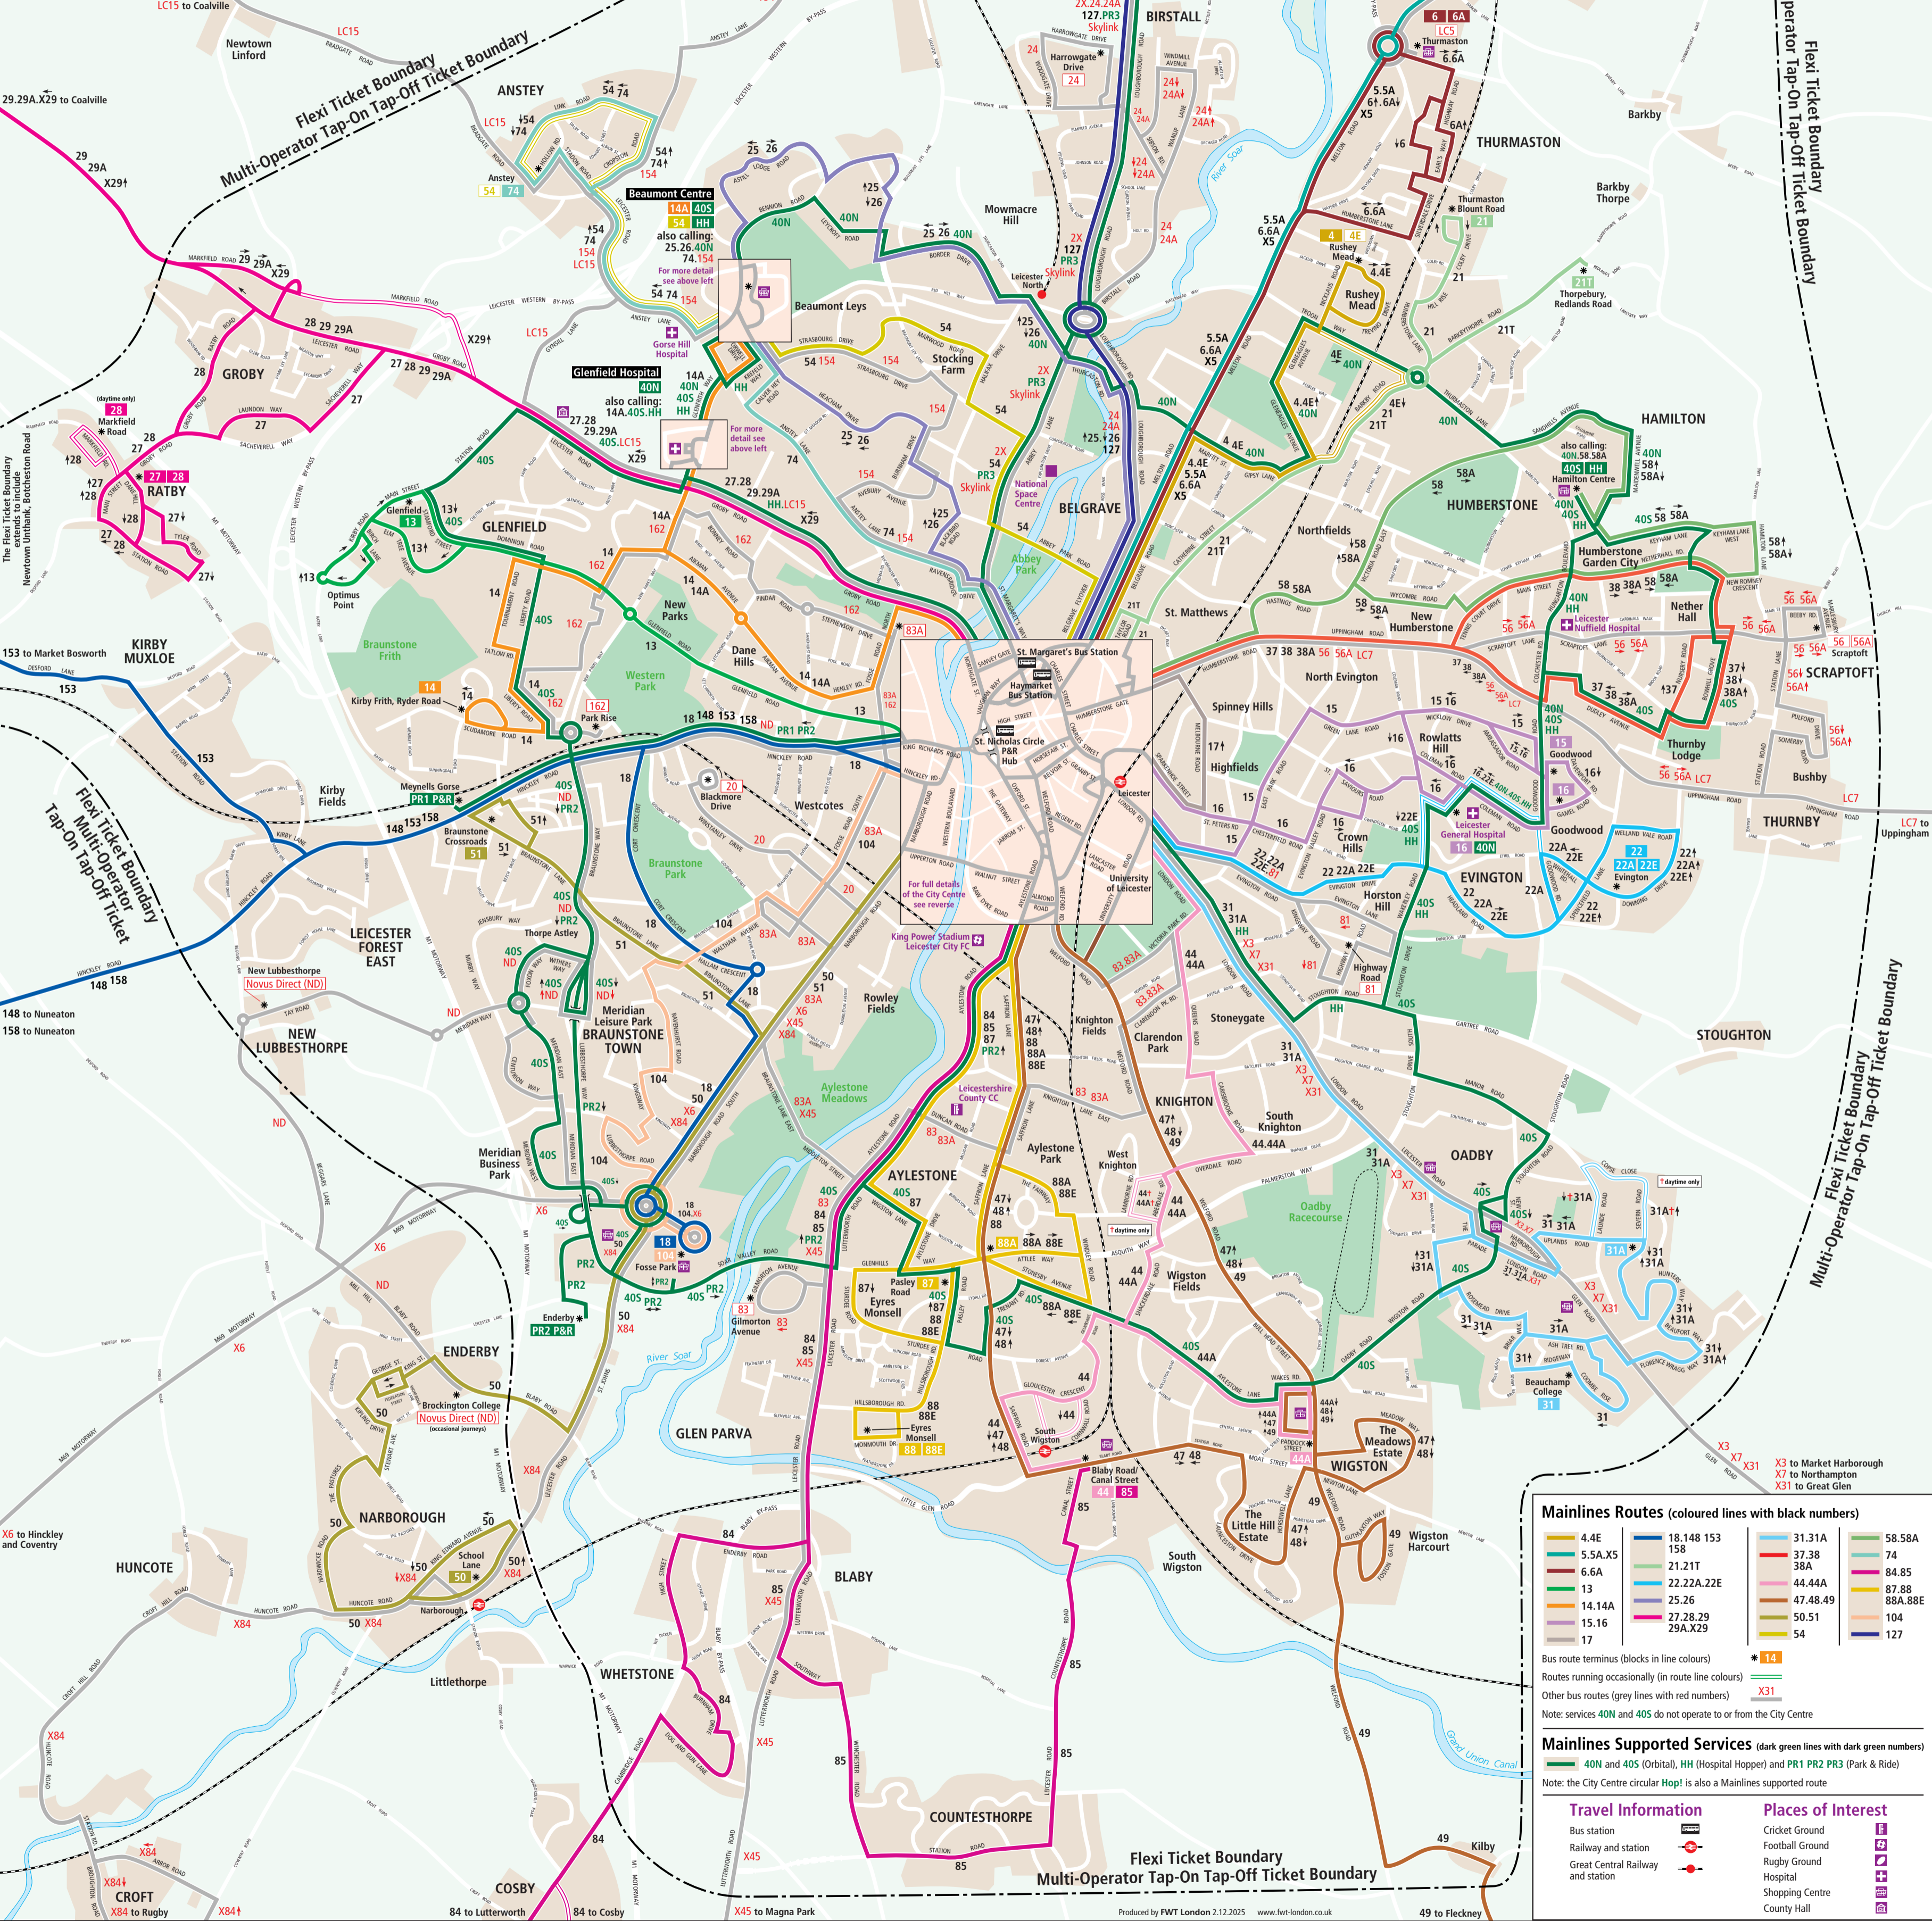

Main bus routes in Greater Leicester

Glenfield Hospital
Route 40N terminates here; 14A, 40S and HH also stop outside the Hospital

Beaumont Centre

Leicester Leys Leisure Centre

Stop Services

A	14A 40N to Glenfield 40S, HH
B	25
C	74, 154 to Leicester
D	54, to Leicester
E	no departures
F	74, 154 to Anstey
G	26 40N to Hamilton

Mainlines Routes (coloured lines with black numbers)

4.4E	18, 148 153	31, 31A	58, 58A
5.5A, X5	158	37, 38	74
6.6A	21, 21T	38A	84, 85
13	22, 22A, 22E	44, 44A	87, 88
14, 14A	25, 26	47, 48, 49	88A, 88E
15, 16	27, 28, 29	50, 51	104
17	29A, X29	54	127

Bus route terminus (blocks in line colours) * 14
Routes running occasionally (in route line colours)
Other bus routes (grey lines with red numbers) X31
Note: services 40N and 40S do not operate to or from the City Centre