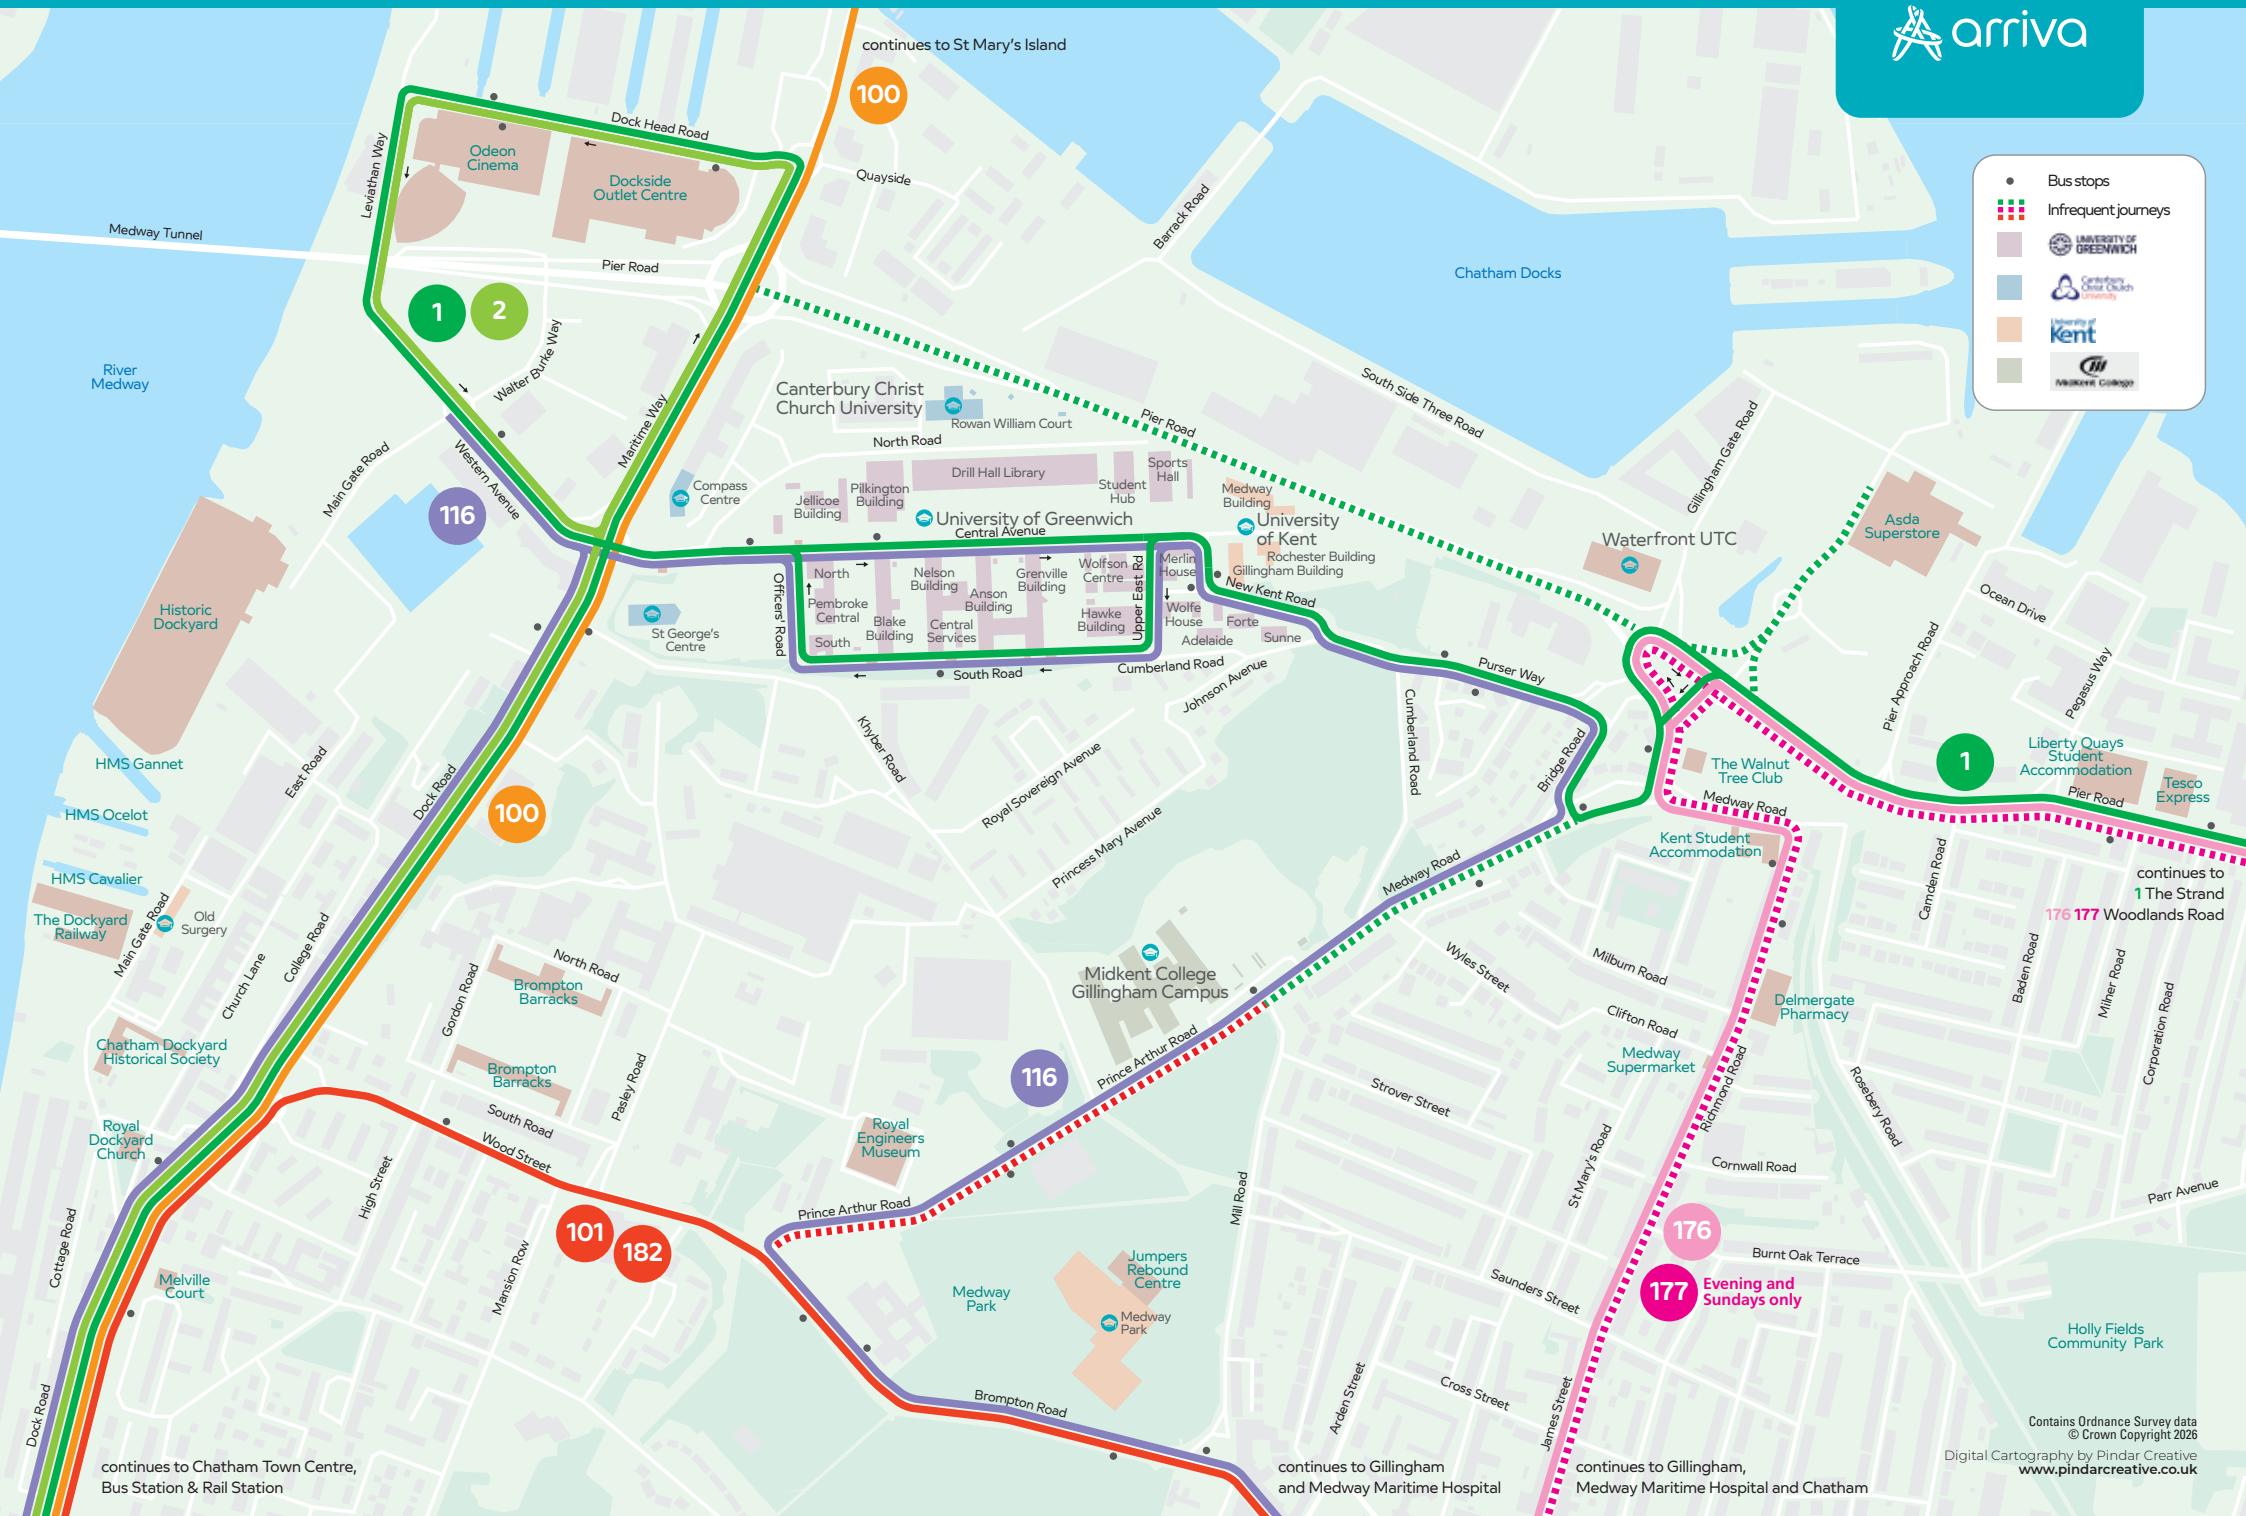

- Bus stops
- Infrequent journeys
- UNIVERSITY OF GREENWICH
- Canterbury Christ Church University
- University of Kent
- MIDKENT COLLEGE

continues to Chatham Town Centre, Bus Station & Rail Station

continues to Gillingham and Medway Maritime Hospital

continues to Gillingham, Medway Maritime Hospital and Chatham