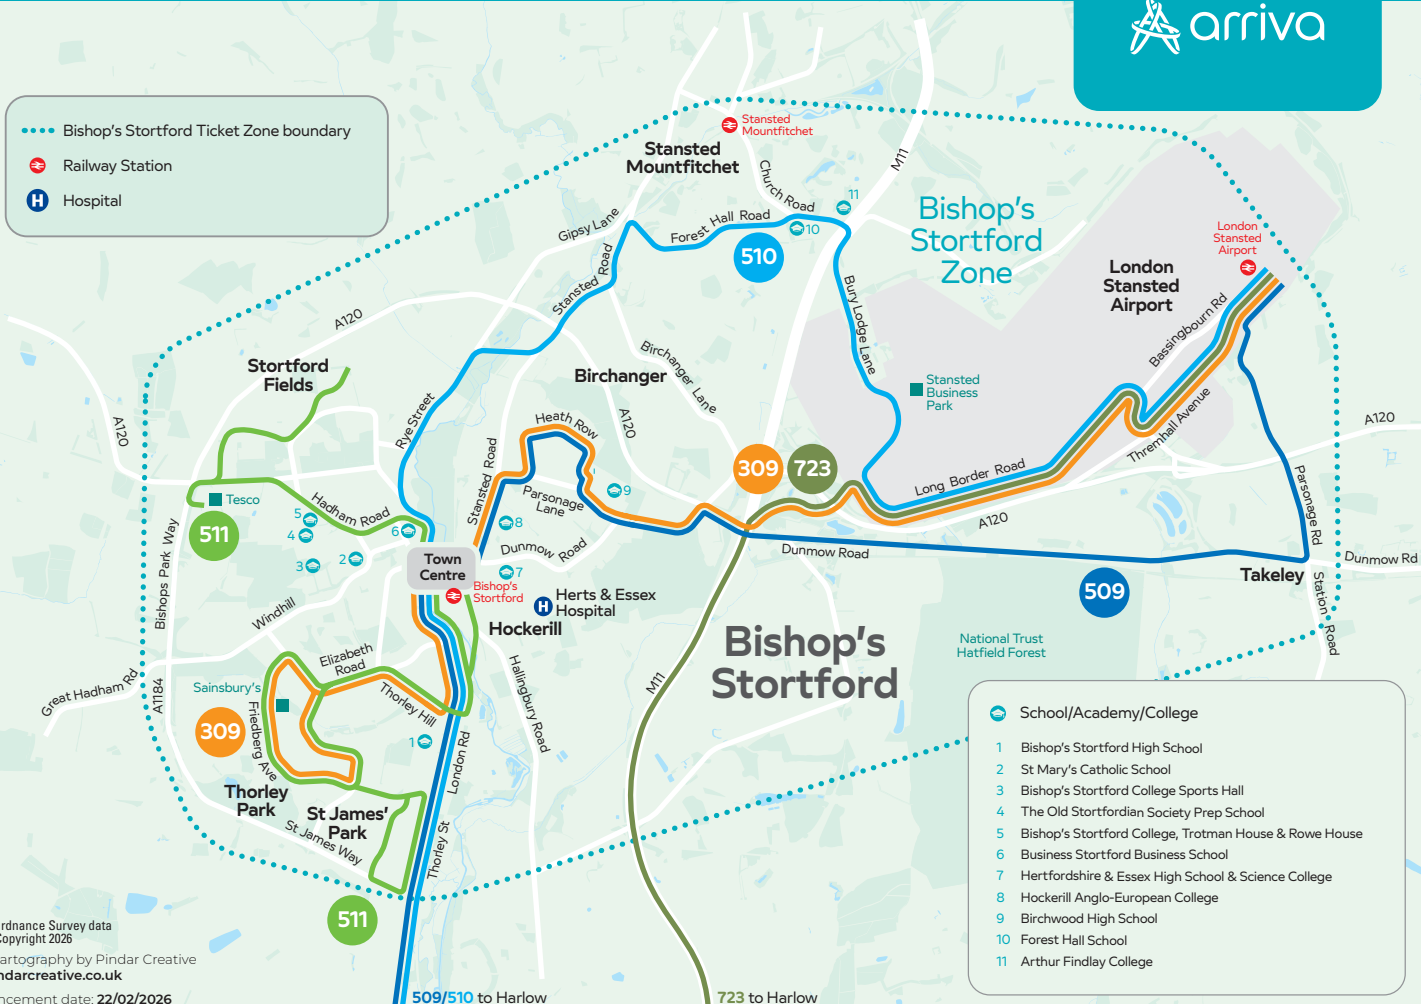

Our services in Bishop's Stortford & Stansted

- ⋯ Bishop's Stortford Ticket Zone boundary
- Railway Station
- Hospital

- School/Academy/College
- 1 Bishop's Stortford High School
- 2 St Mary's Catholic School
- 3 Bishop's Stortford College Sports Hall
- 4 The Old Stortfordian Society Prep School
- 5 Bishop's Stortford College, Trotman House & Rowe House
- 6 Business Stortford Business School
- 7 Hertfordshire & Essex High School & Science College
- 8 Hockerill Anglo-European College
- 9 Birchwood High School
- 10 Forest Hall School
- 11 Arthur Findlay College

Digital Cartography by Pindar Creative
www.pindarcreative.co.uk

Commencement date: 22/02/2026

509/510 to Harlow

723 to Harlow