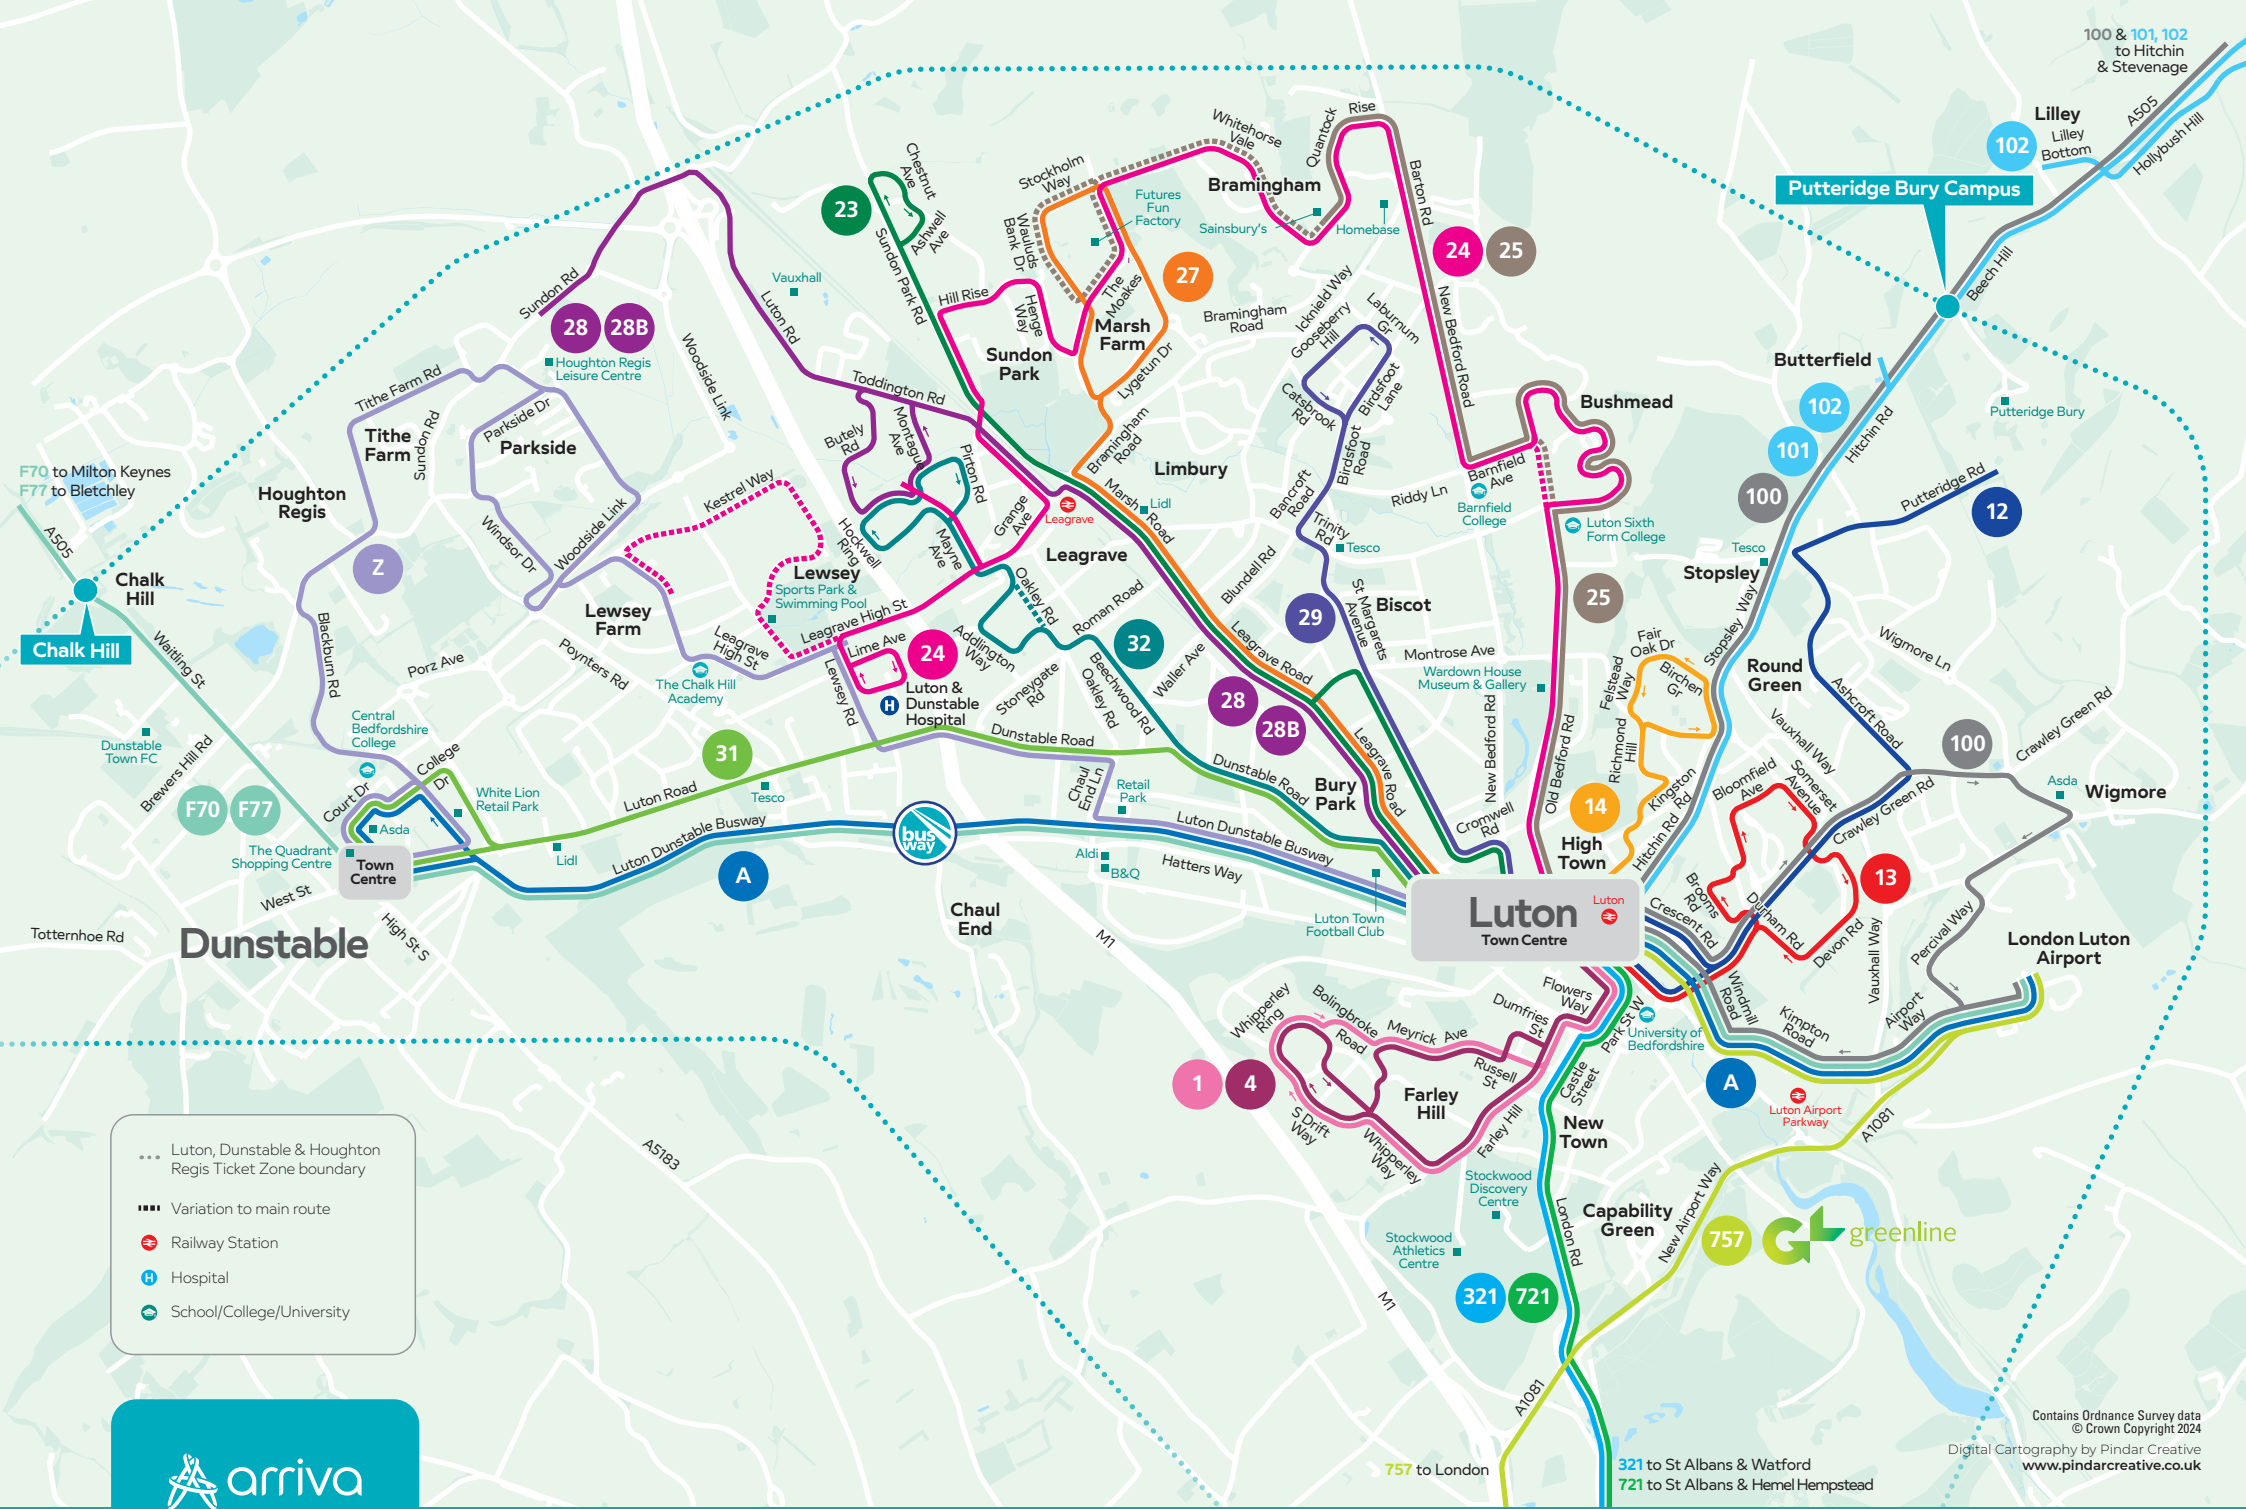

100 & 101, 102 to Hitchin & Stevenage

F70 to Milton Keynes
F77 to Bletchley

Chalk Hill

F70 F77

Dunstable

- --- Luton, Dunstable & Houghton Regis Ticket Zone boundary
- --- Variation to main route
- 🚉 Railway Station
- H Hospital

Luton Town Centre

757 to London

321 to St Albans & Watford

721 to St Albans & Hemel Hempstead

Our services in Luton, Dunstable & Houghton Regis