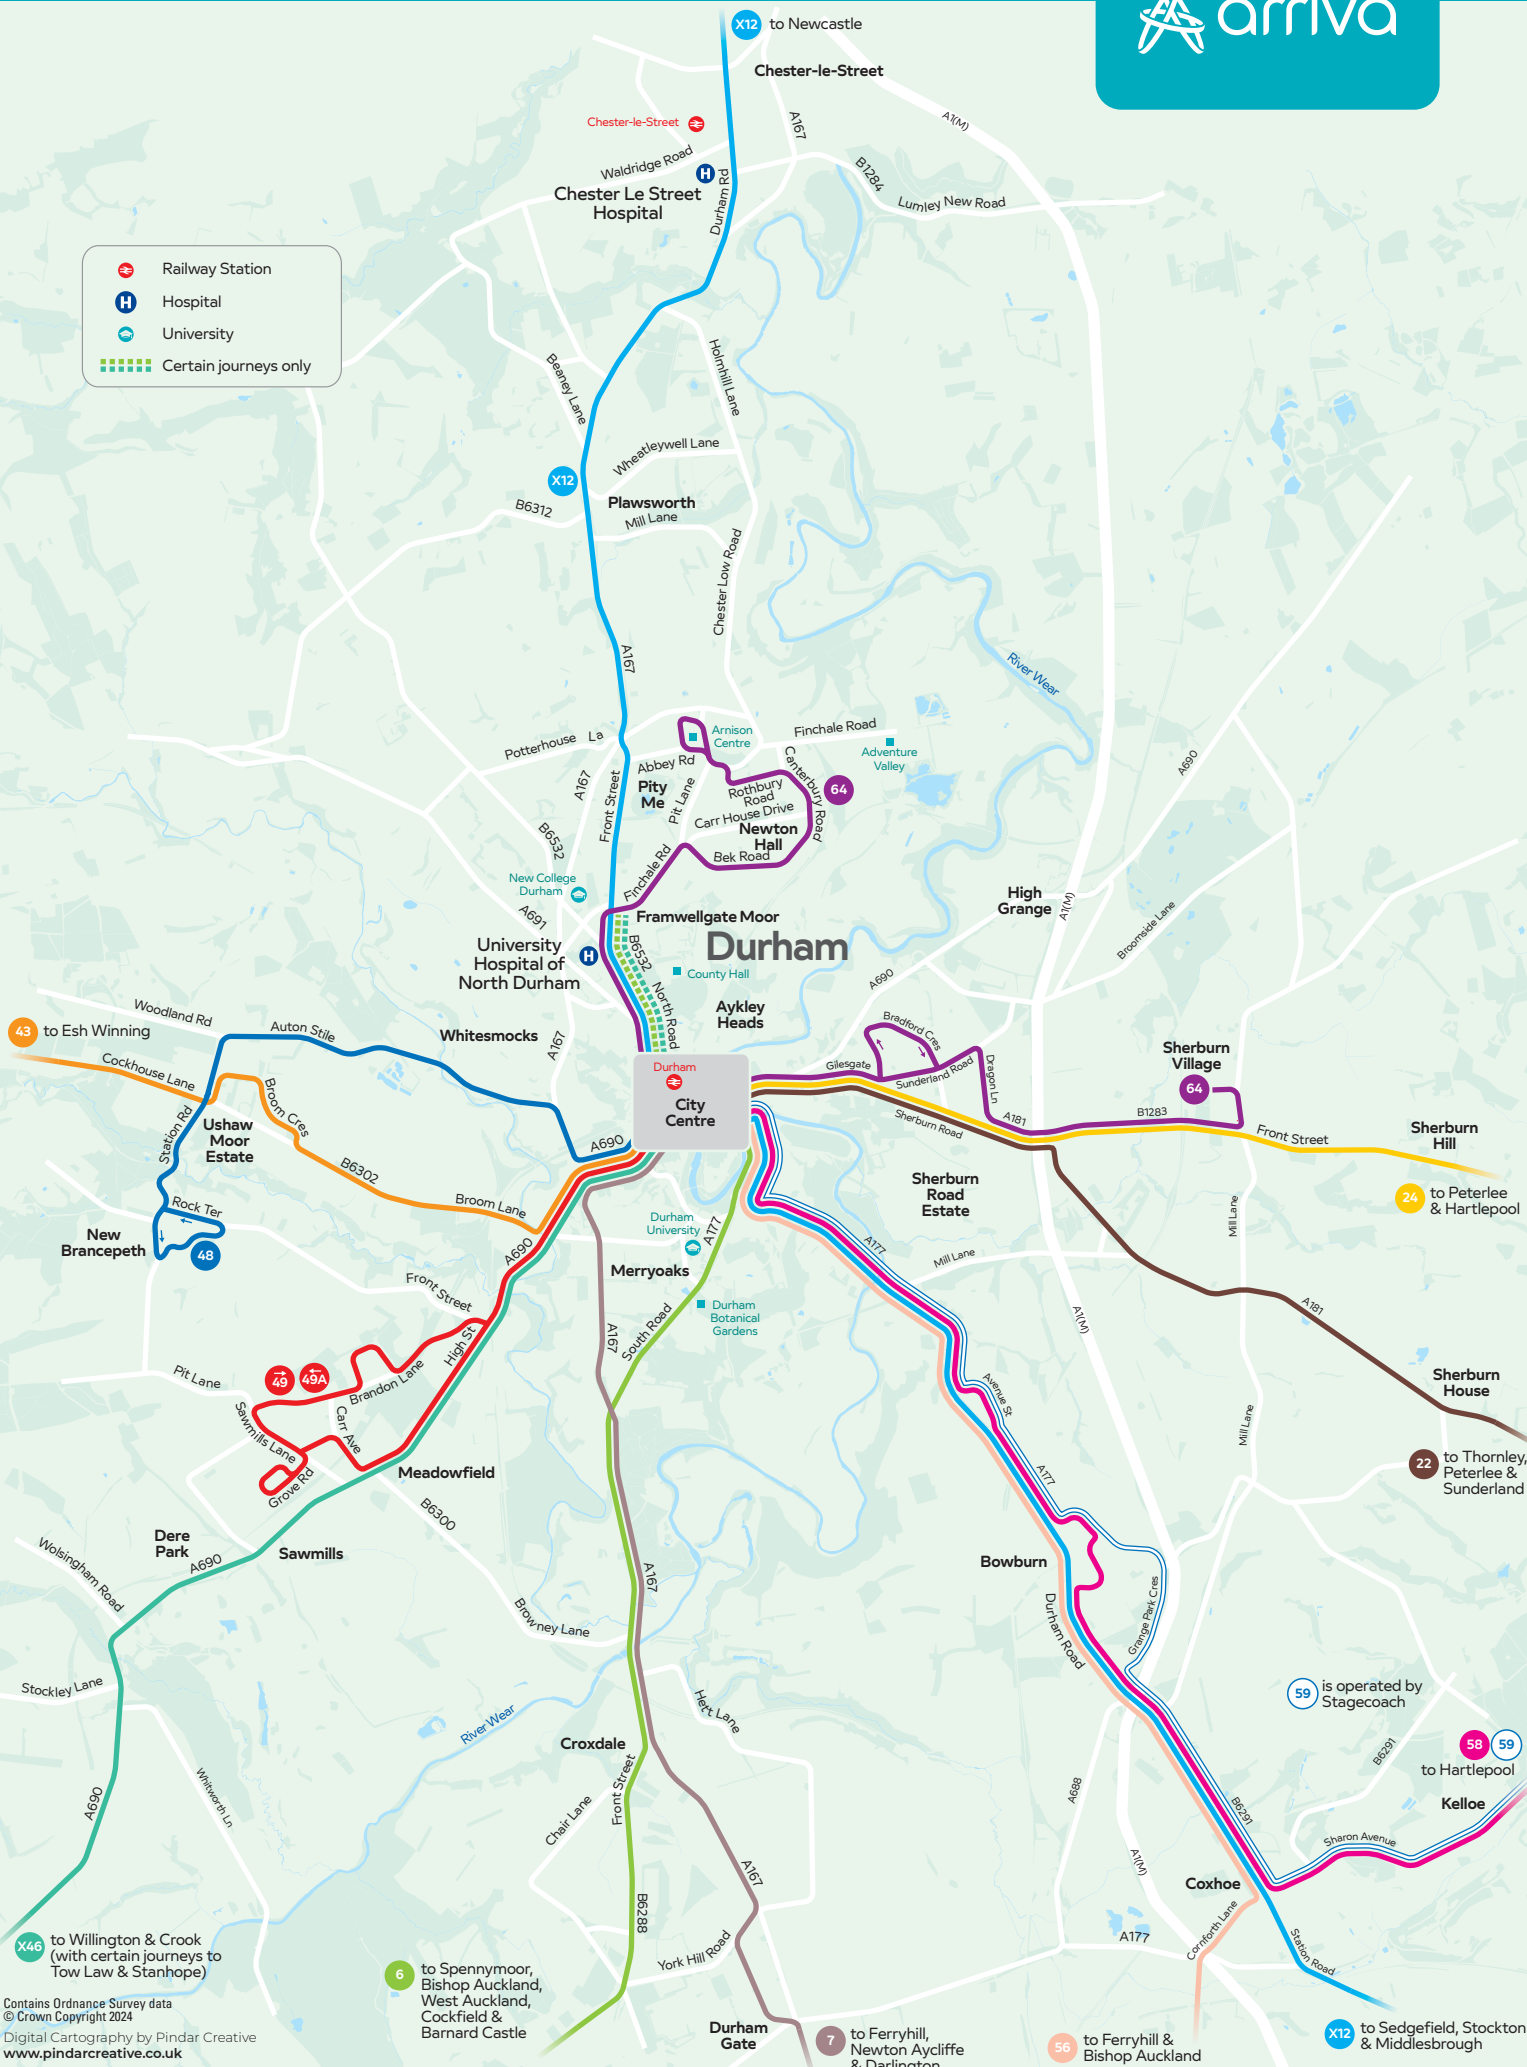

- Railway Station
- Hospital
- University
- Certain journeys only

6 to Spennymoor, Bishop Auckland, West Auckland, Cockfield & Barnard Castle

7 to Ferryhill, Newton Aycliffe & Darlington

56 to Ferryhill & Bishop Auckland

X12 to Sedgefield, Stockton & Middlesbrough

59 is operated by Stagecoach

58 59 to Hartlepool

58 59 to Kelloe

22 to Thornley, Peterlee & Sunderland

24 to Peterlee & Hartlepool

43 to Esh Winning

64

X12

X12 to Newcastle