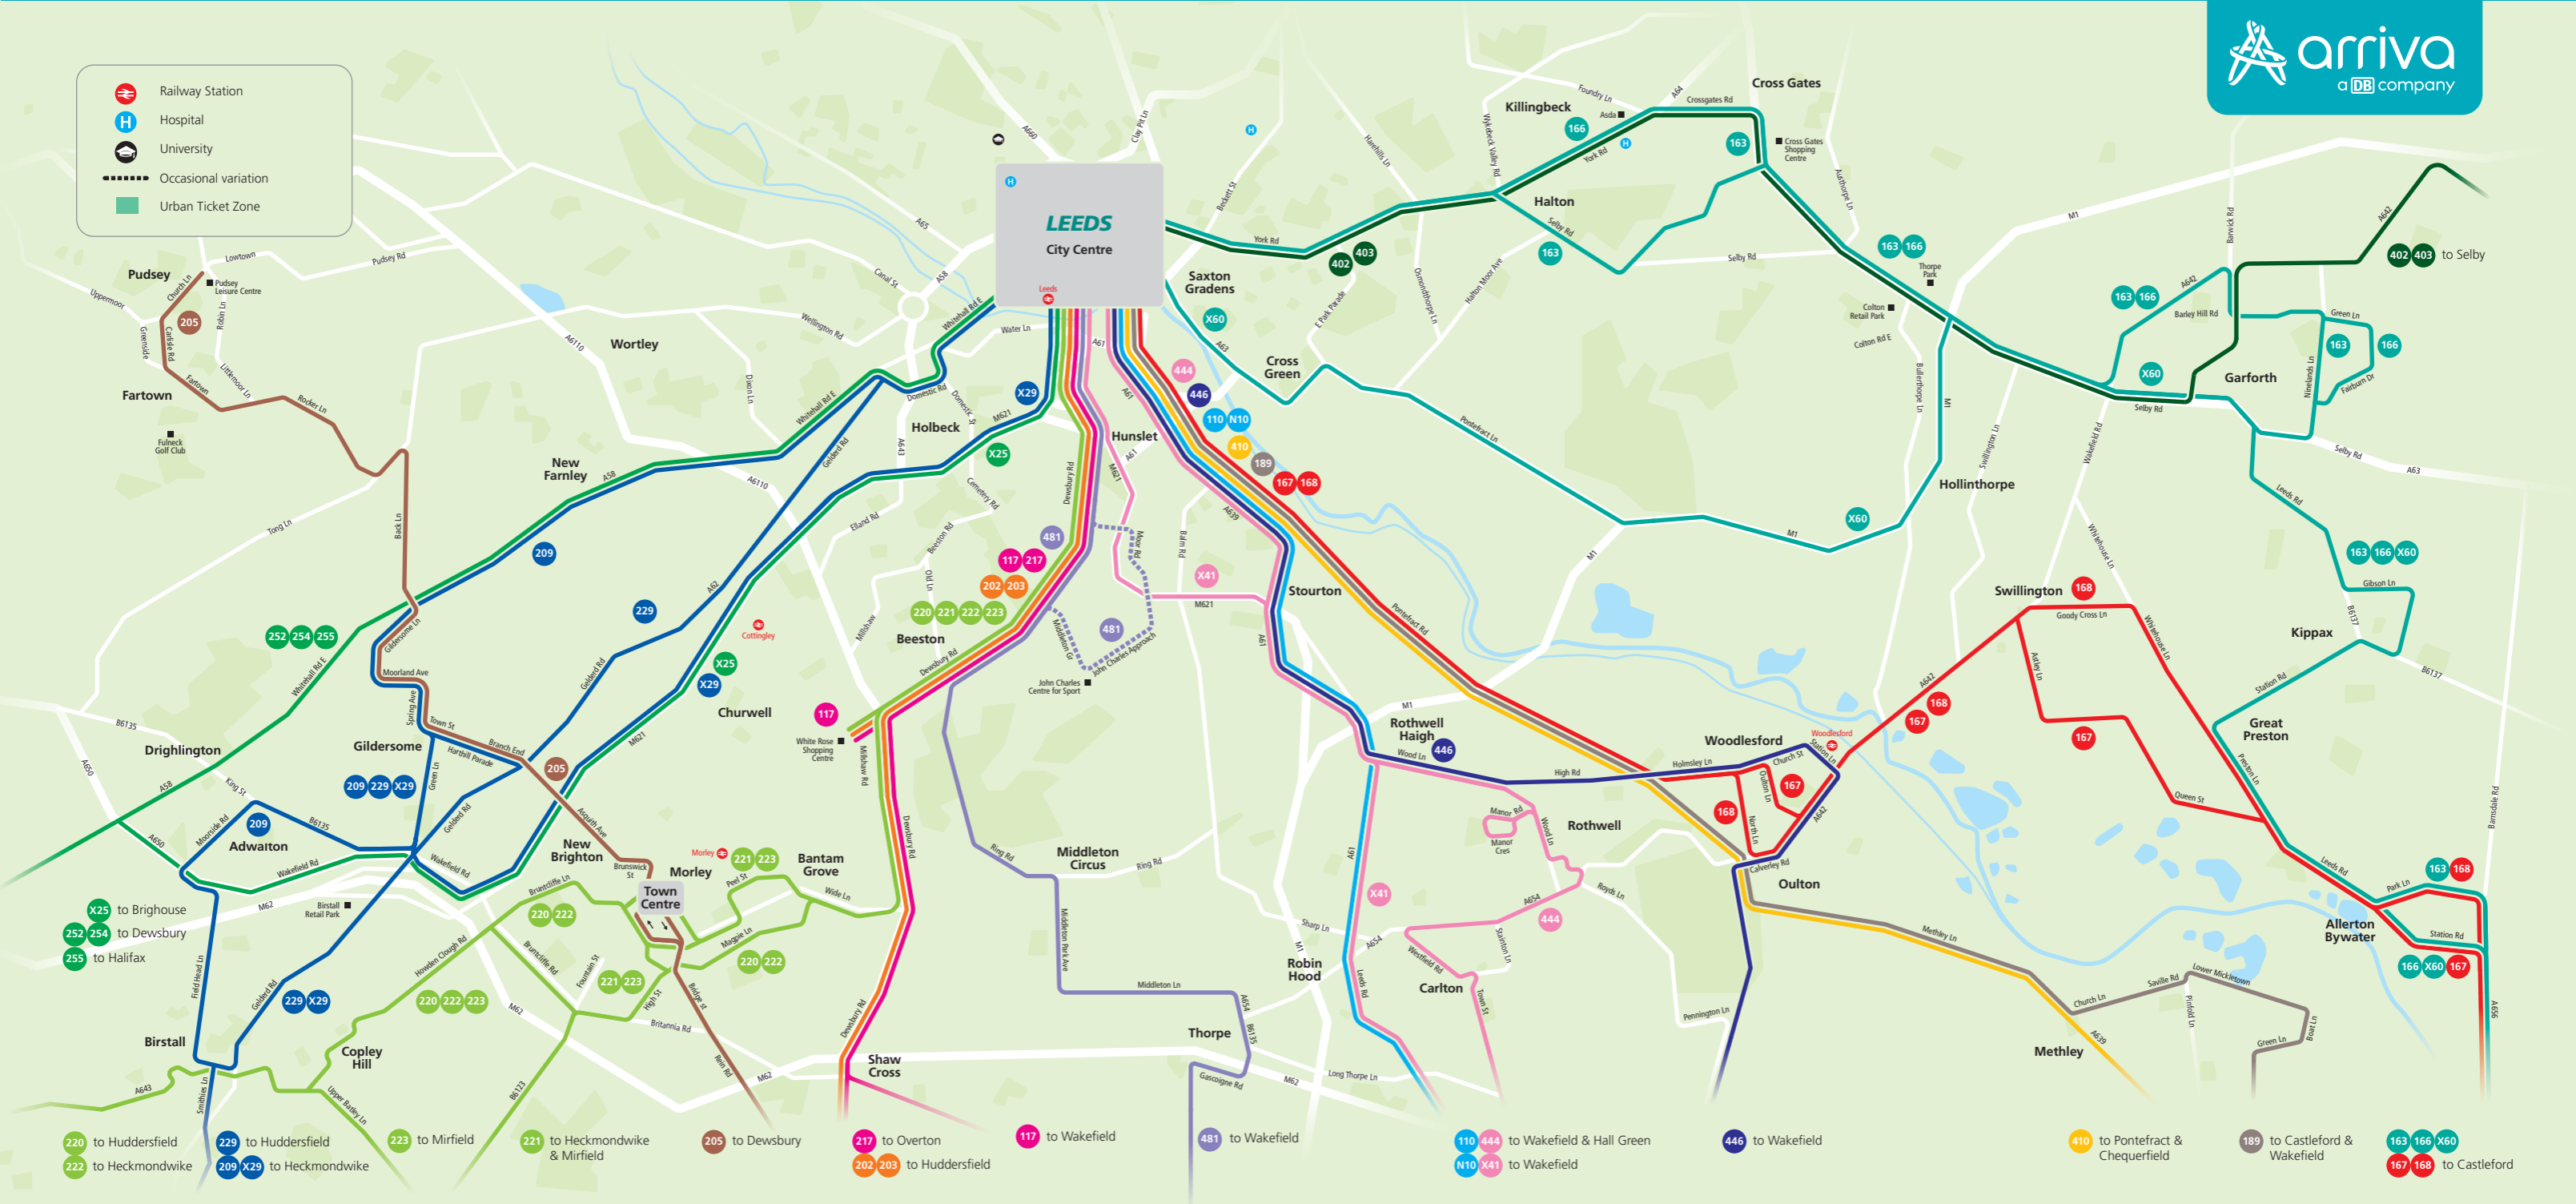

- Railway Station
- Hospital
- University
- Occasional variation
- Urban Ticket Zone

● 220 to Huddersfield ● 229 to Huddersfield ● 223 to Mirfield ● 221 to Heckmondwike & Mirfield ● 205 to Dewsbury ● 217 to Overton ● 117 to Wakefield ● 481 to Wakefield
● 222 to Heckmondwike ● 209 X29 to Heckmondwike ● 202 203 to Huddersfield ● 110 444 to Wakefield & Hall Green ● 446 to Wakefield ● 410 to Pontefract & Chequerfield ● 189 to Castleford & Wakefield ● 163 166 X60 to Castleford
● X25 to Brighouse ● 252 254 255 to Dewsbury ● 255 to Halifax ● N10 X41 to Wakefield ● 167 168 to Castleford