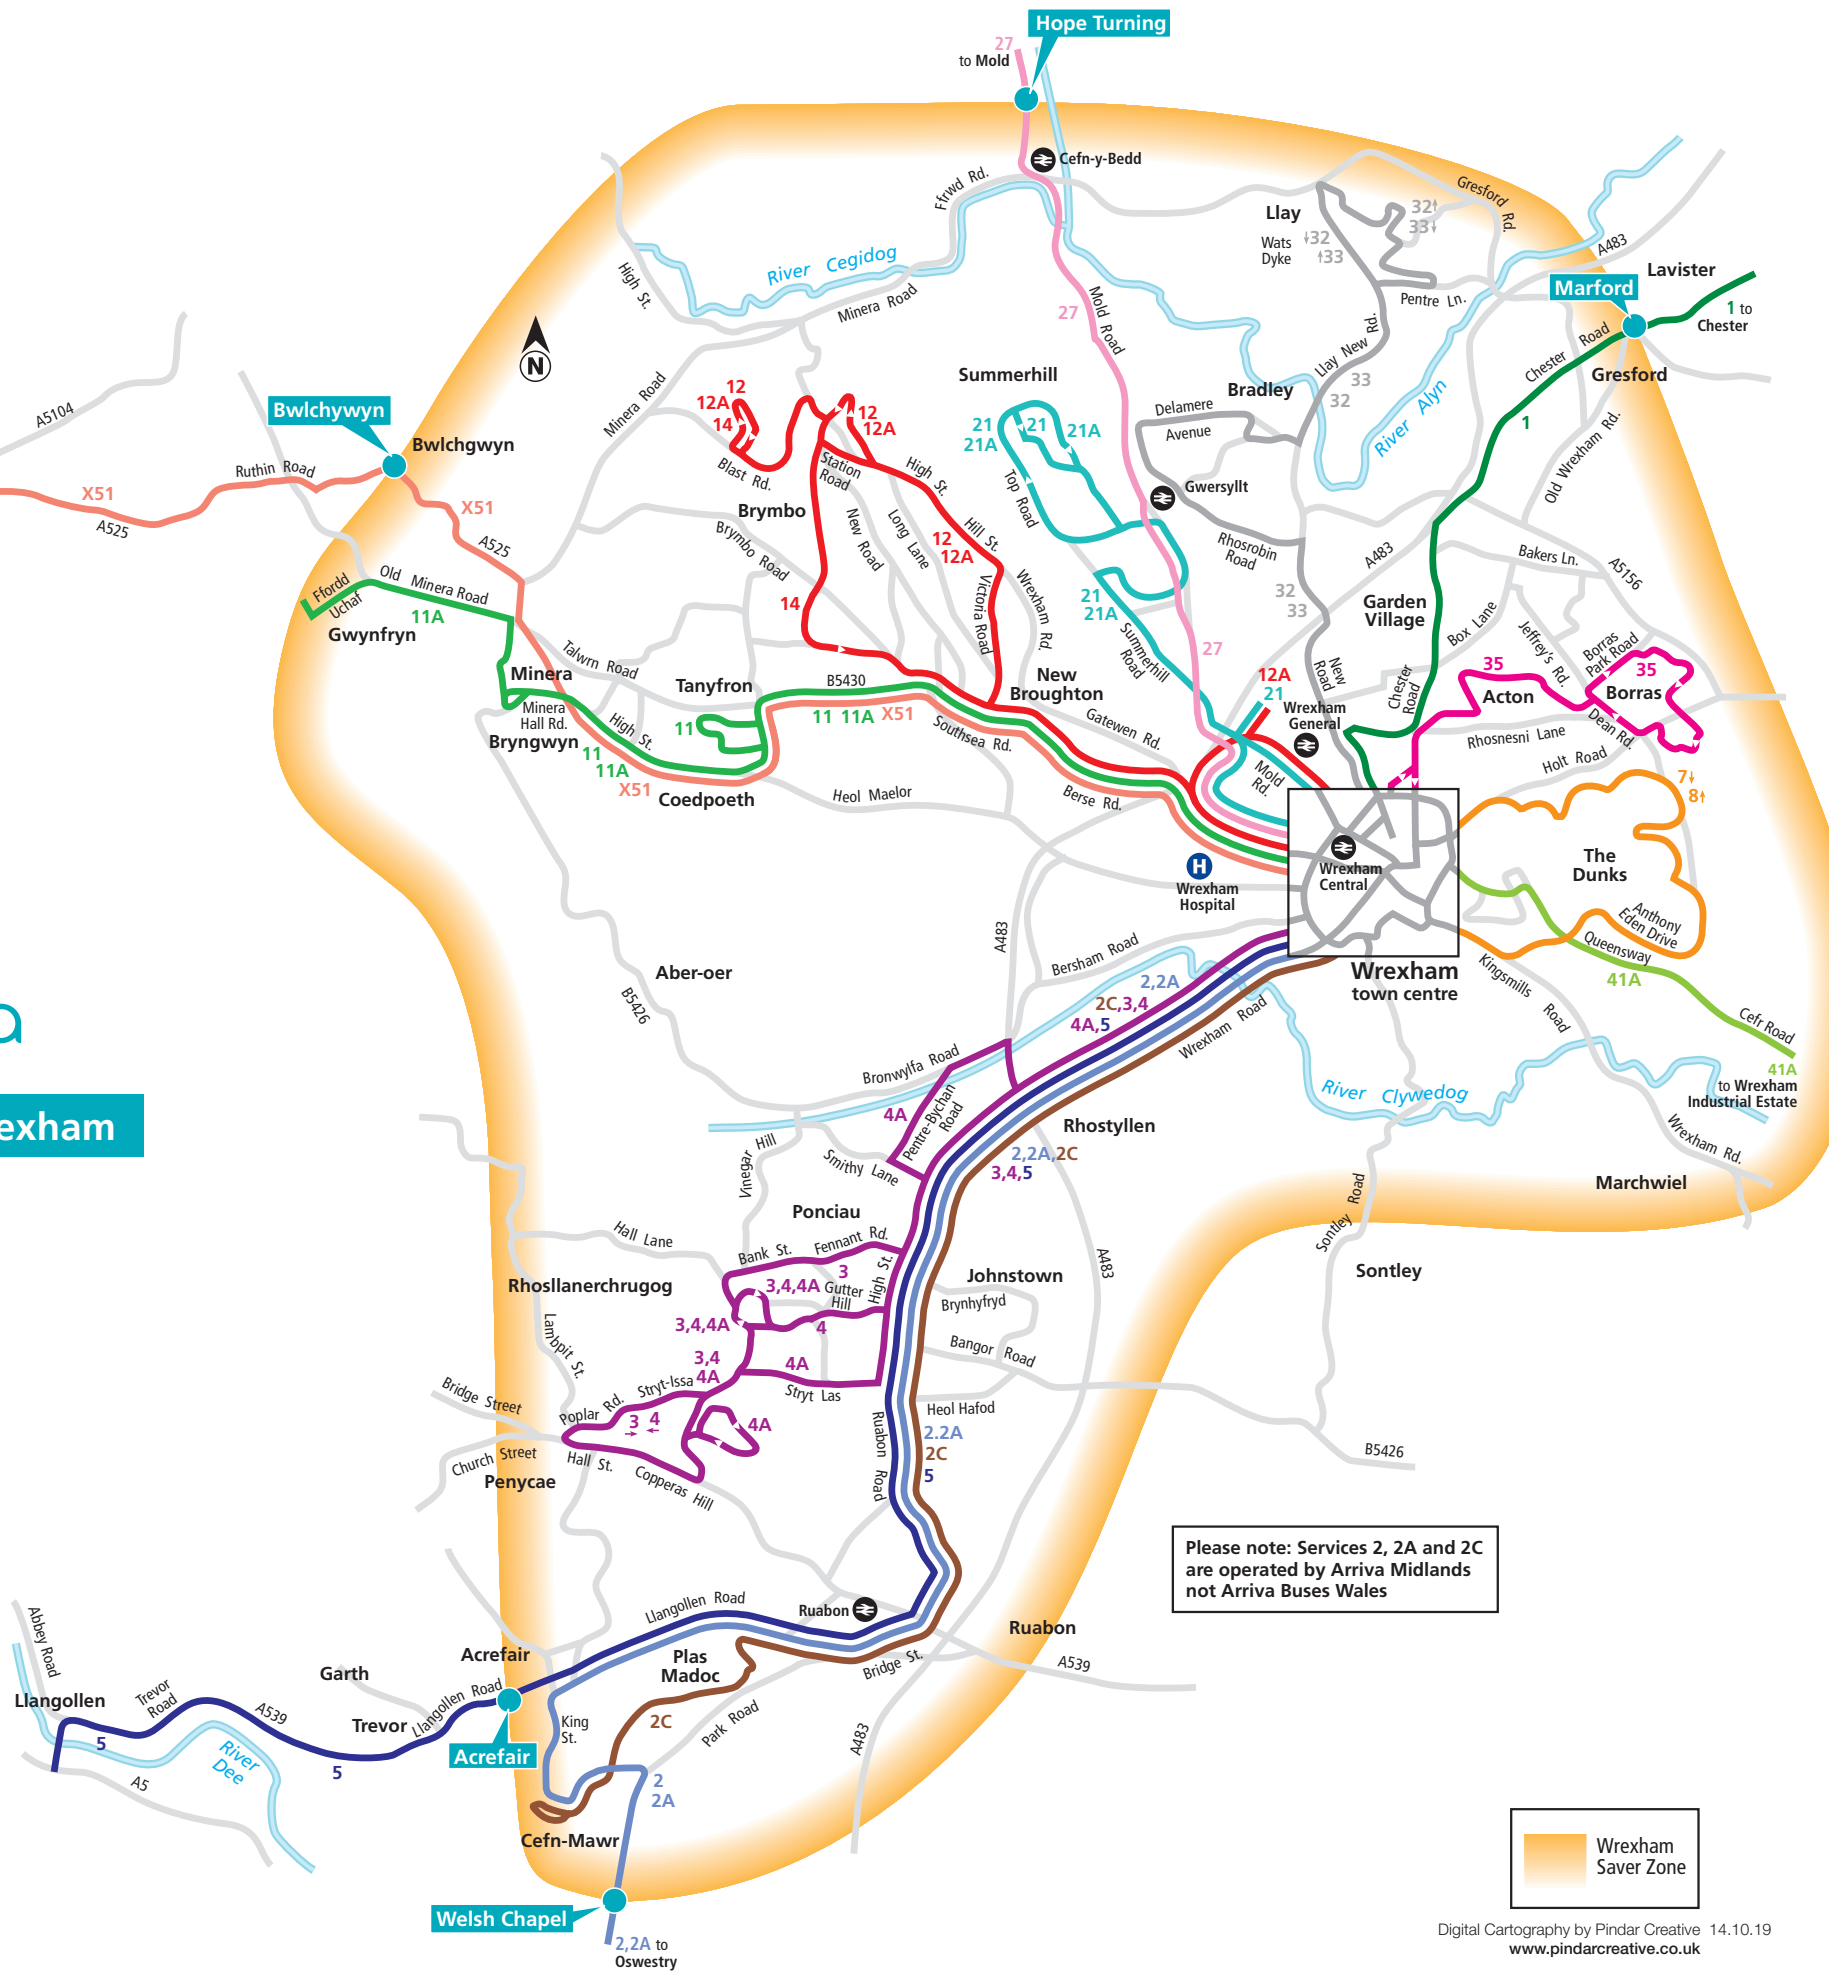

Services in Wrexham

Please note: Services 2, 2A and 2C are operated by Arriva Midlands not Arriva Buses Wales

Wrexham Saver Zone