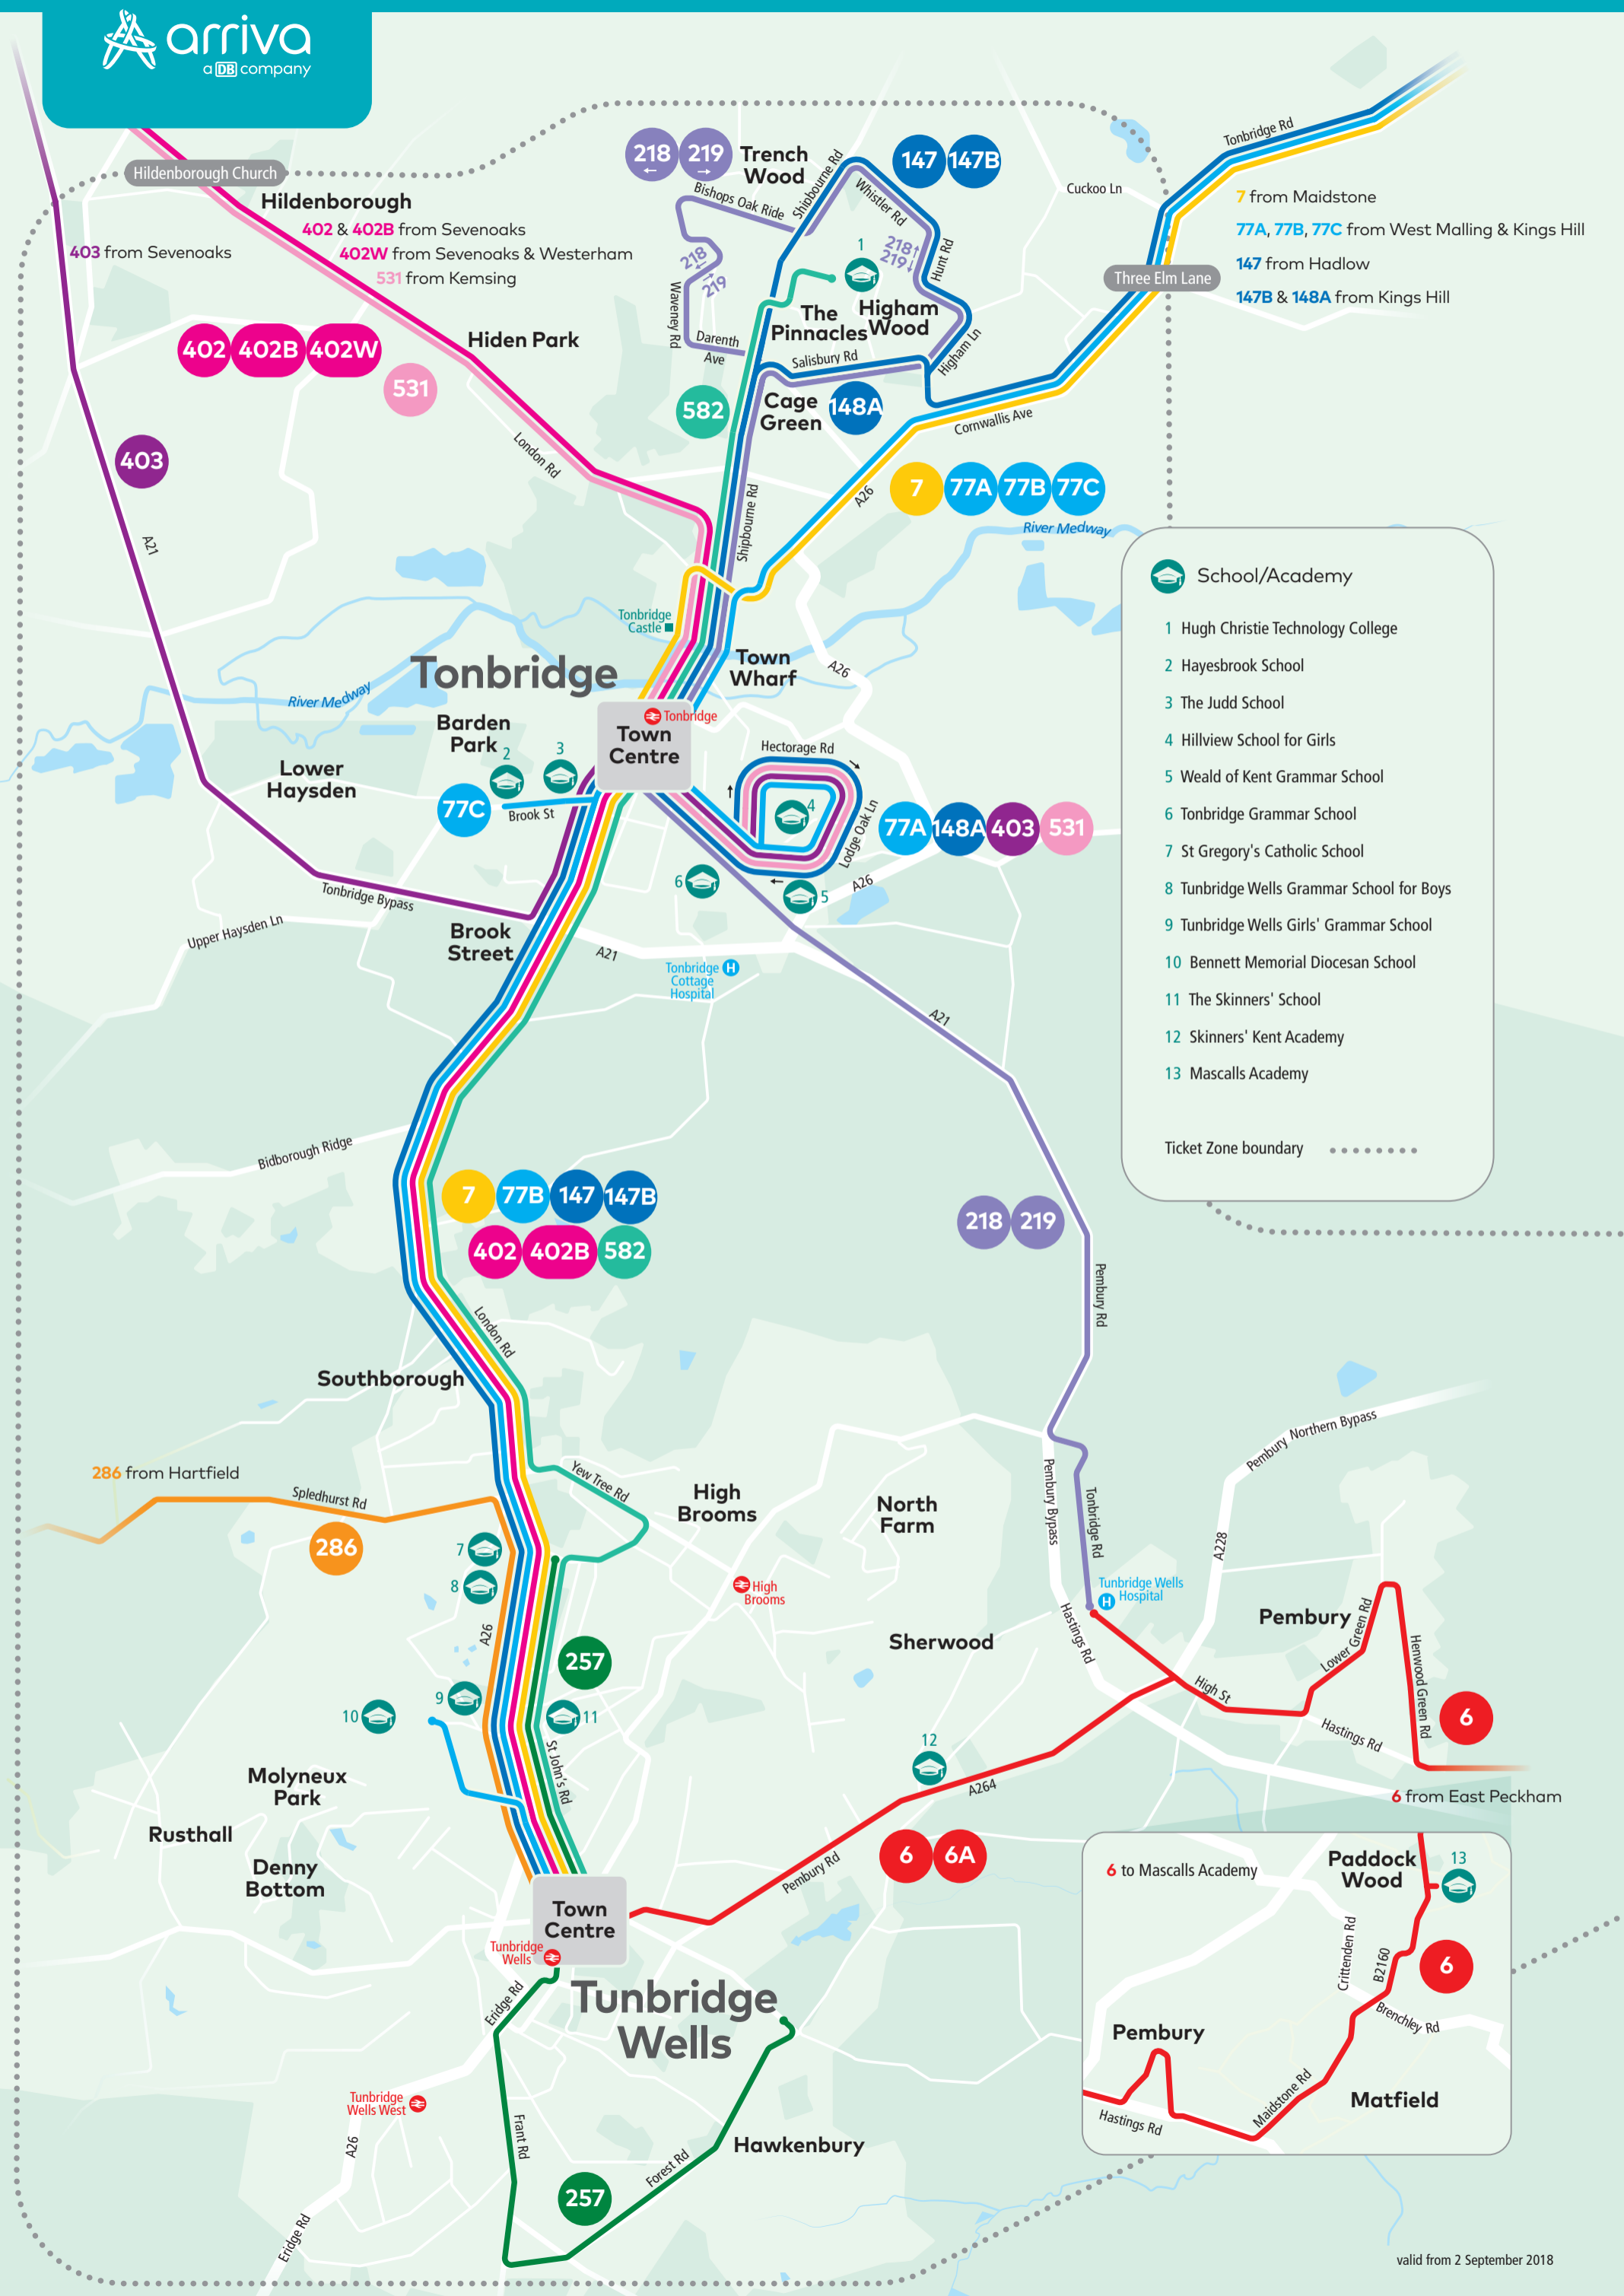

Our school services in Tonbridge & Tunbridge Wells

School/Academy

1. 1 Hugh Christie Technology College
2. 2 Hayesbrook School
3. 3 The Judd School
4. 4 Hillview School for Girls
5. 5 Weald of Kent Grammar School
6. 6 Tonbridge Grammar School
7. 7 St Gregory's Catholic School
8. 8 Tunbridge Wells Grammar School for Boys
9. 9 Tunbridge Wells Girls' Grammar School
10. 10 Bennett Memorial Diocesan School
11. 11 The Skinners' School
12. 12 Skinners' Kent Academy
13. 13 Mascalls Academy

Ticket Zone boundary .....