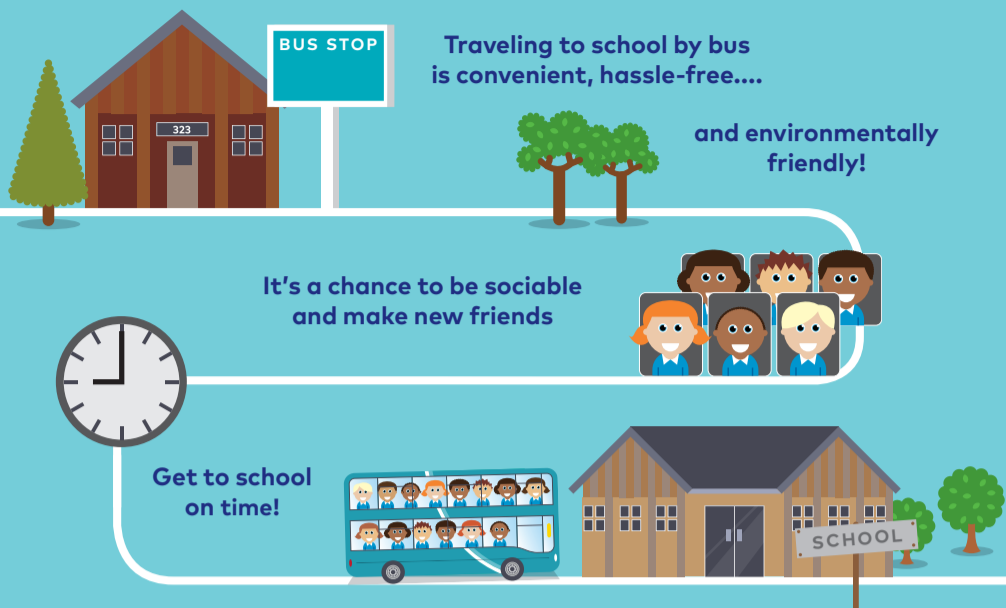

Taking the bus to secondary school with Arriva

hop on the bus to school!

One stop shop – everything you need to catch the bus to school, stress free.

a DB company

How to use your bus

Hold out your hand when you are at a bus stop to indicate you wish the bus to stop

Unsure where to get off? Track your journey on our journey planner app

Have your fare/pass or m-ticket ready to pay/show the driver

Prior to reaching your stop, push the button and wait for the bus to stop before disembarking