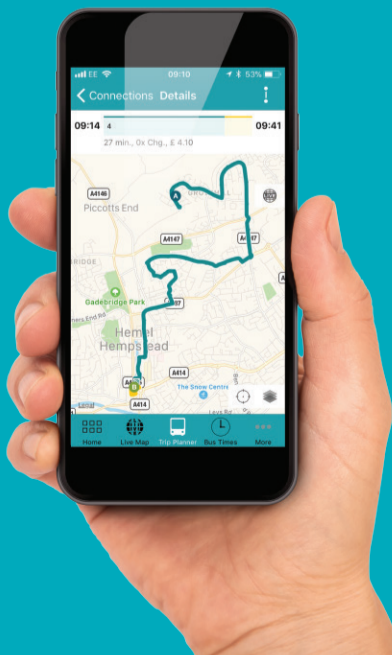

Getting from A to B is now as easy as two postcodes!

Download the Arriva Bus app to use our journey planner

Or email talktous@arriva.co.uk for a personalised travel plan

Getting to School with Arriva

We appreciate that catching the bus to school for the first time can often raise quite a few questions from both you and your parents.

We'd really like to help overcome this challenge and support you by providing all the information on bus routes that serve your school and where to get your bus pass. Overleaf is a map that shows all of our bus routes and the schools we serve to help you understand which route you need.

We also have a really handy journey planner app called the Arriva Bus App, that you can use to plan your journey. All you need to do is enter your home postcode and your school's postcode and the app will do the rest - easy.

Tickets available

There is a wide range of tickets available to you. Below is a list of all the options to help you travel to school by bus:

Young Persons Travel Pass (YPTP)

Kent County Council offer YPTP passes to children between years 7 and 11 for just £290 per year. To get yours visit www.kent.gov.uk and search YPTP in the search bar at the top.

Arriva also now offer travel during evenings, weekends and even school holidays using your YPTP pass at no extra cost.

16-21 direct debits

Save money with our 16-21 young adult ticket which gives you unlimited travel on Arriva buses across the zone of your choice for 30% less. You can spread the cost of payment with a monthly direct debit.

For further details and to sign up visit: www.arrivabus.co.uk/16-21-kent-surrey

Zone	16-21 Monthly	Adult 4-Week	Monthly saving
Tonbridge and Tunbridge Wells	£45.50	£65	£19.50
South East	£69.30	£99	£29.70

Tonbridge and Tunbridge Wells zone tickets offer unlimited travel on buses shown on the map overleaf.

South East zone tickets offer unlimited travel on Arriva buses in Kent.

Check out our helpful video, created with the help of pupils from Trinity School in Sevenoaks arrivabus.co.uk/school-video