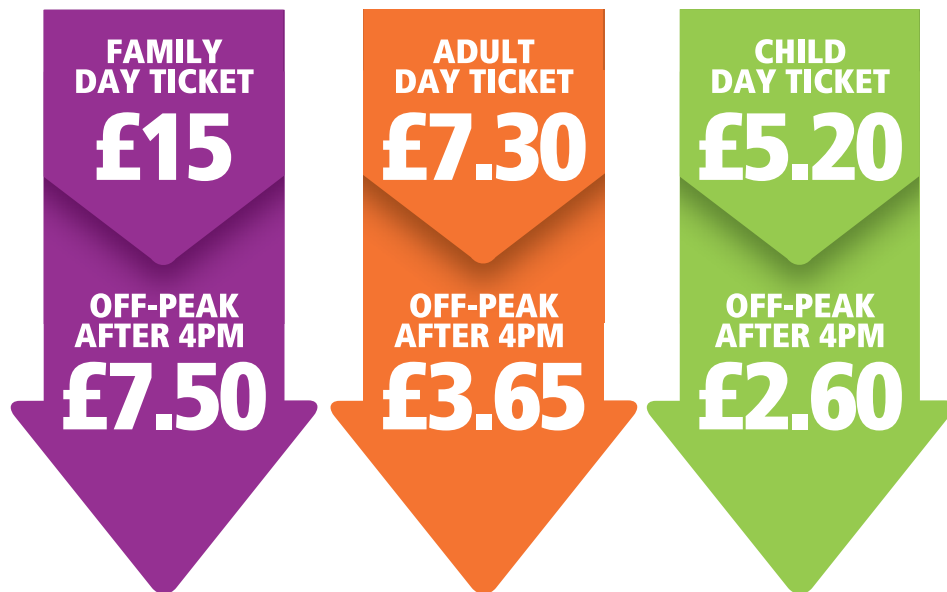

Half-Term adventures with Arriva

Purchase your ticket on the bus or using our m-ticket app

To purchase your ticket via our app, follow these easy steps:

- Download the Arriva m-ticket app  
- Select your region = **Kent & Surrey**
- Select your Zone = **South East**
- Select your ticket type **Family Day, Adult Day or Child Day** (select **off-peak** version for **50% off after 4pm**)
- Activate your ticket just before you board the bus. Wi-Fi or 4G required.

Happy Days!

Important Customer Information

Terms and conditions - You can purchase unlimited day m-tickets during our half-term promotion. The offer is valid on South East Family, Adult and Child off-peak m-ticket passes within Kent only between the dates of Monday 23rd to Sunday 29th October after 4pm. Family ticket allows up to four people to travel together with a maximum of two adults. The offer is non-transferrable and purchase and use of m-tickets are subject to further terms and conditions available to view at www.arrivabus.co.uk/terms-and-conditions

DAY TICKETS
Family £15 | Adult £7.30 | Child £5.20

Half-Term family adventures

Happy Days

The Rochester Mystery Trail

ME1 1LX

- 133 140 141 151 190
- 191 700

Bluewater

DA9 9ST

50% OFF
OFF-PEAK DAY TICKETS*

*see back page for details

Our South East day tickets are a great way to get out and enjoy half-term adventures. You and your family can travel on an Arriva bus across the whole of our Kent region for just £15, all day long. Evening adventures will benefit from 50% off day tickets if travelling after 4pm, the restaurants and bowling lanes are calling.