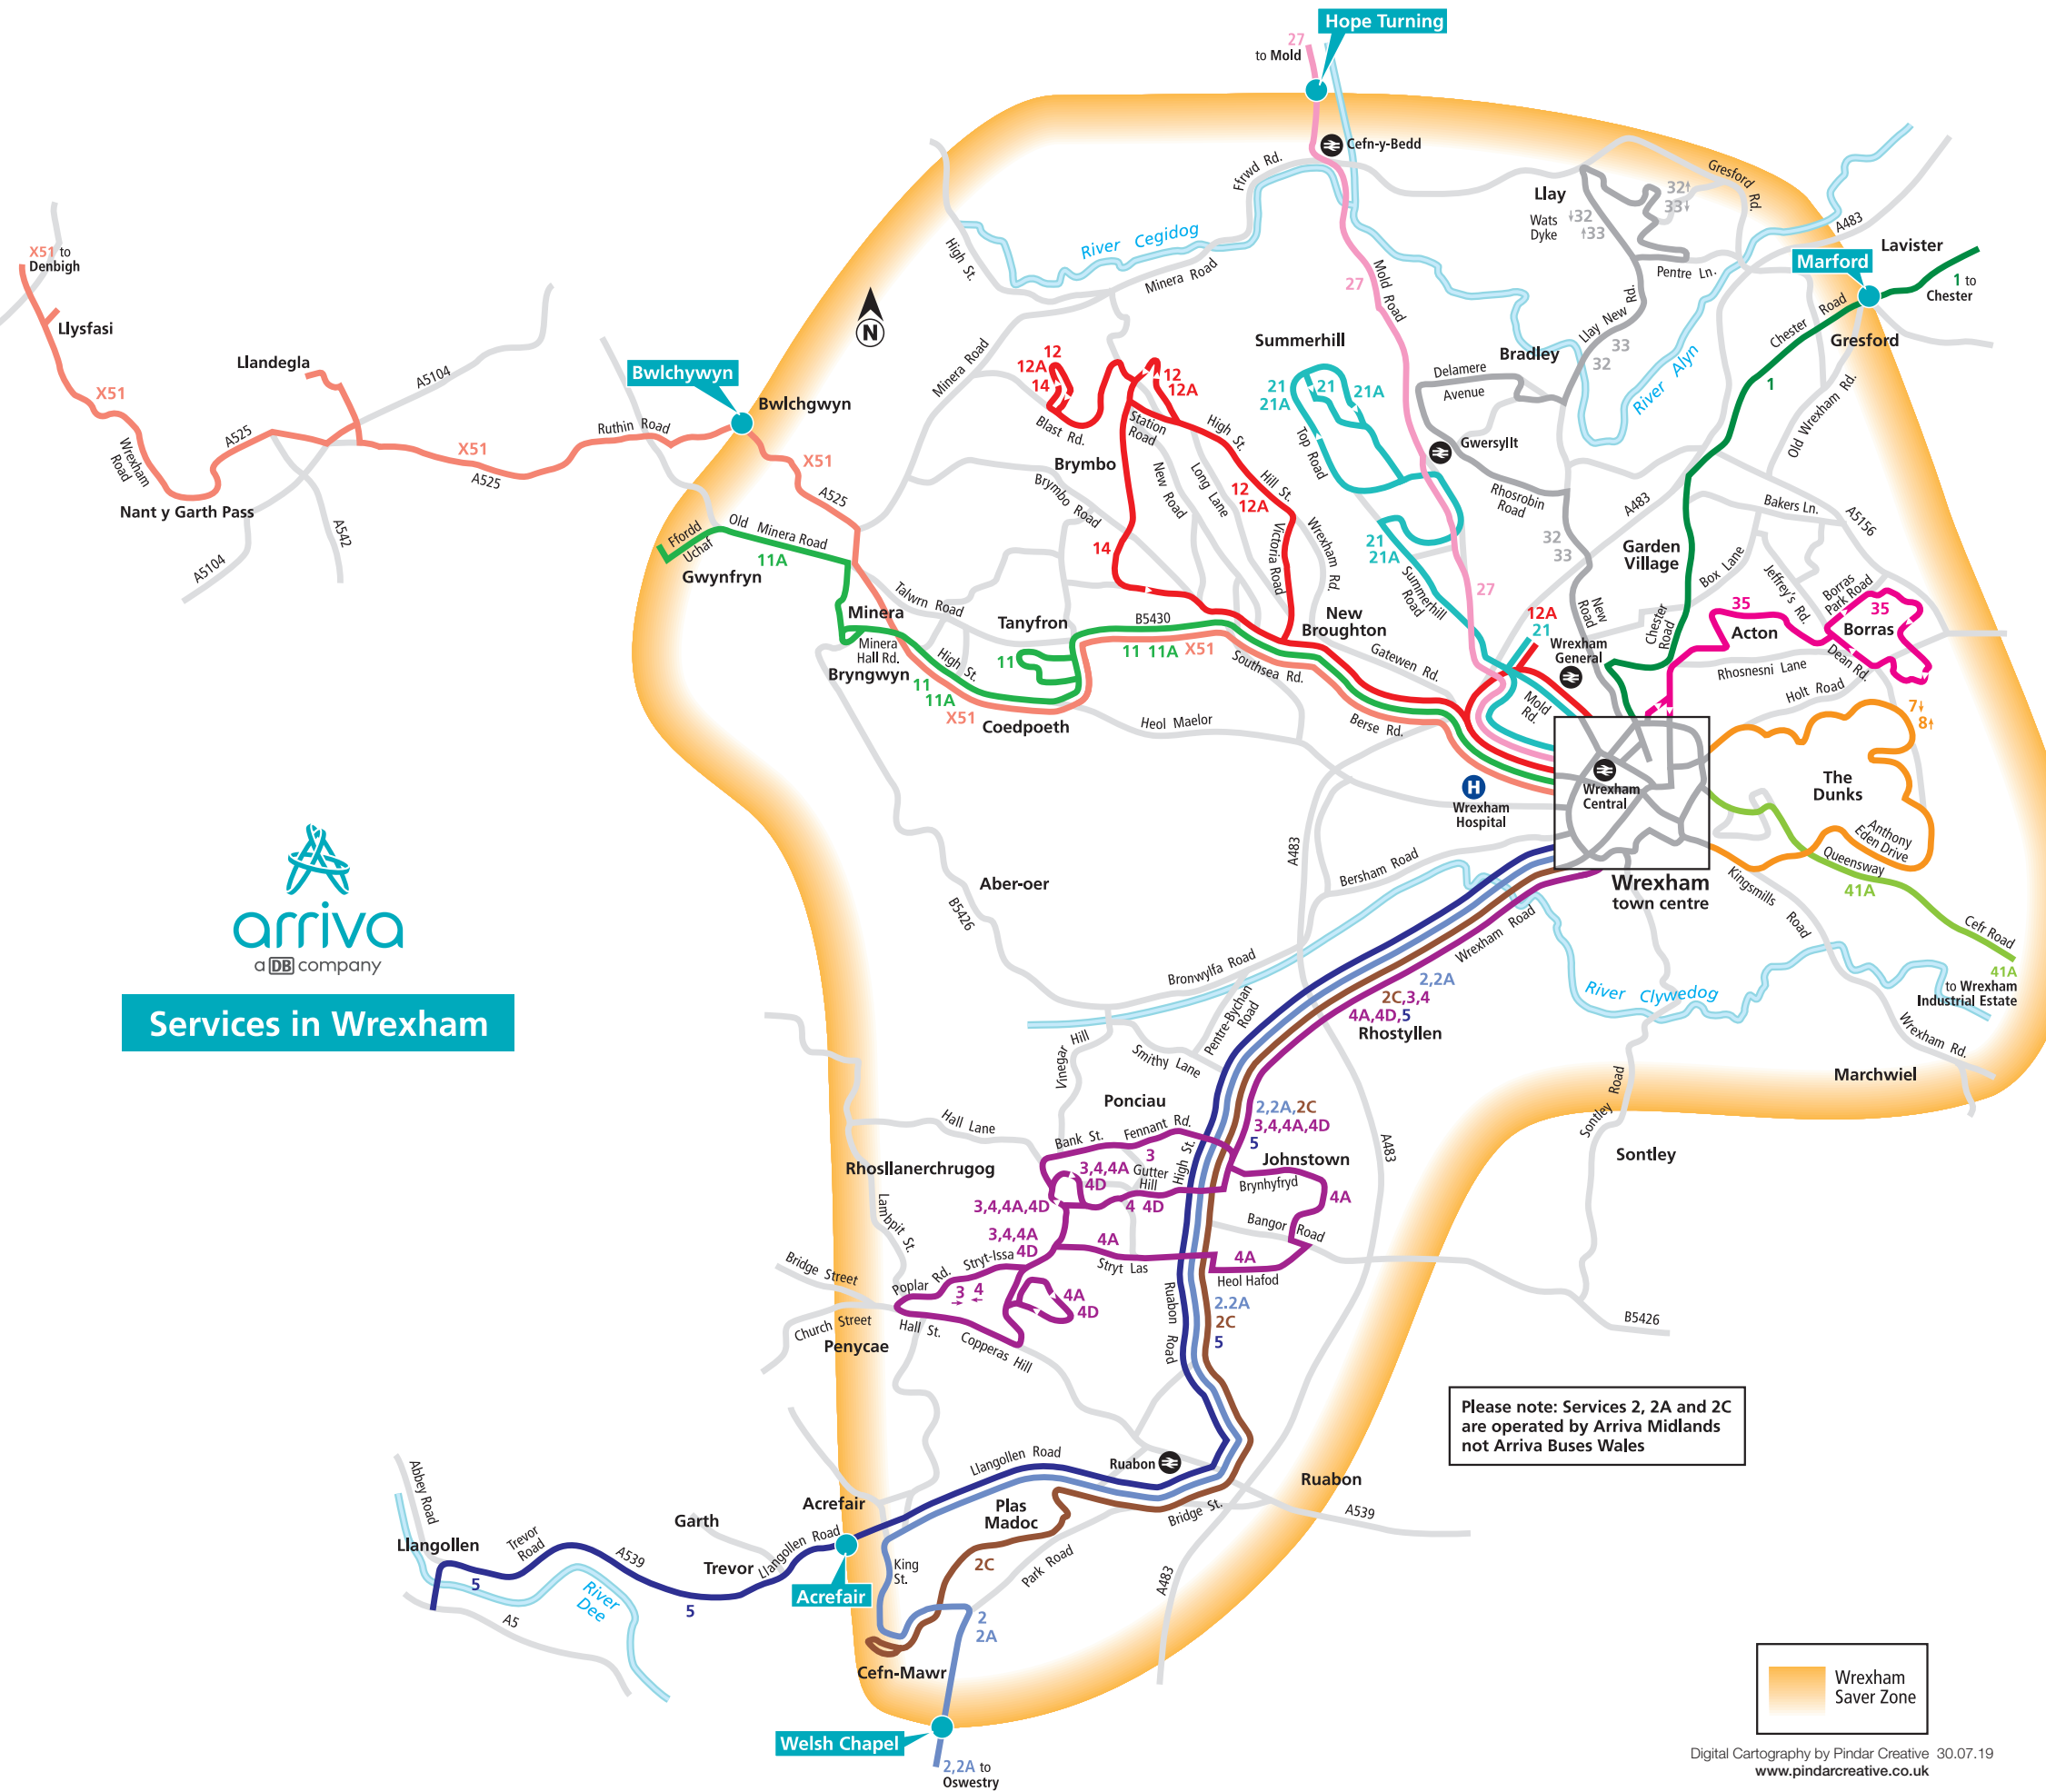

## Services in Wrexham

Please note: Services 2, 2A and 2C are operated by Arriva Midlands not Arriva Buses Wales