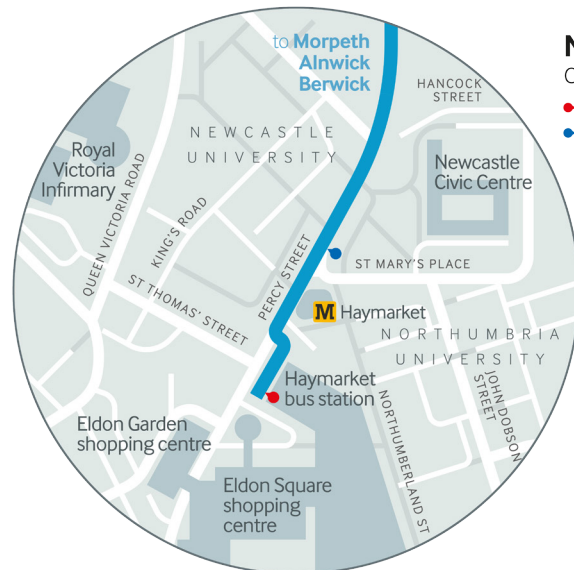

**sch** operates school days only

**hol** operates school holidays only

Connections at Morpeth & Alnwick are guaranteed, with no change of bus required. Through fares are available.

On schooldays, this journey extends to Greensfield Leisure Centre on Willowburn Avenue arriving at 0824 for Duchess High School.

🕒 Connections at Morpeth are guaranteed, with no change of bus required. Through fares are available.

## Sundays and Public Holidays

<b>Newcastle Haymarket Std Q</b>	0943	1143	1343	1543	1743	1943
<b>Regent Centre Metro</b>	0953	1153	1353	1553	1753	1953
<b>Morpeth Bus Station</b>	1015	1215	1415	1615	1815	2015
<i>No change of bus required</i>	🕒	🕒	🕒	🕒	🕒	🕒
<b>Morpeth Bus Station</b>	1020	1220	1420	1620	1820	2020
<b>Felton Stags Head</b>	1040	1240	1440	1640	1840	2040
<b>Shilbottle Farriers Arms</b>	1052	1252	1452	1652	1852	2052
<b>St James Estate Post Office</b>	1059	1259	1459	1659	1859	2059
<b>Alnwick Bus Station</b>	1104	1304	1504	1704	1904	2104

🕒 Connections at Morpeth are guaranteed, with no change of bus required. Through fares are available.

in Tyne & Wear buses stop only at

- Gosforth High Street
- Regent Centre
- Polwarth Drive End
- Brunton Lane