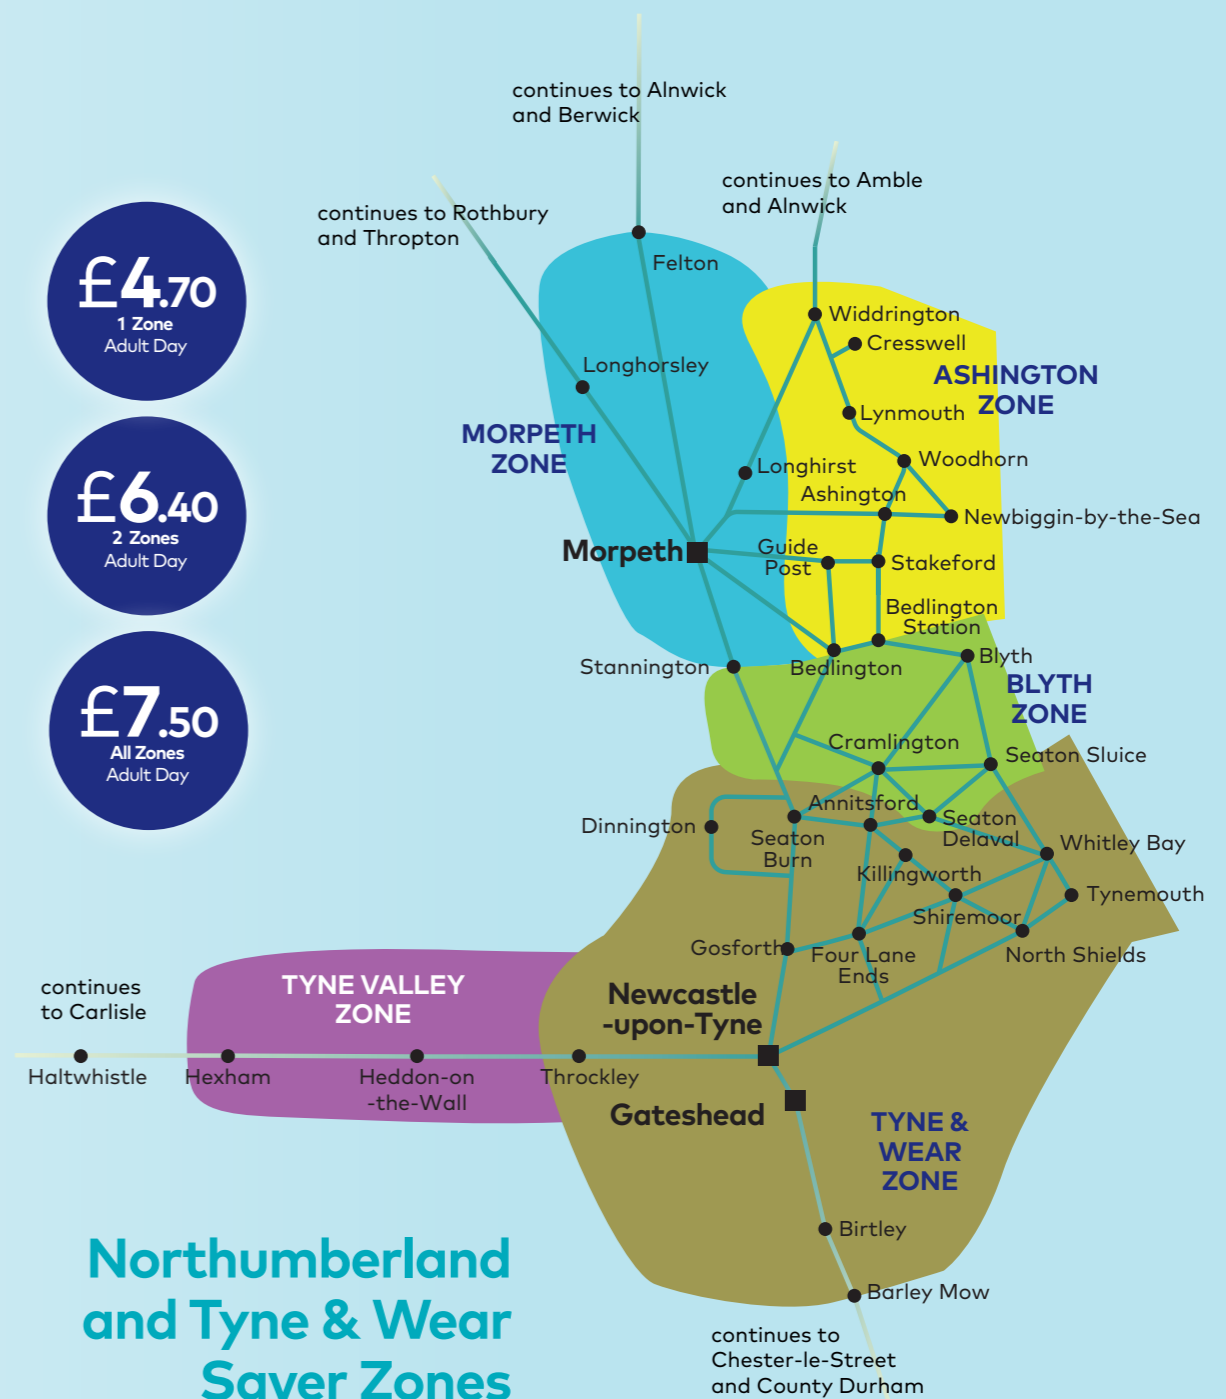

Great value Saver tickets

£4.70
1 Zone
Adult Day

£6.40
2 Zones
Adult Day

£7.50
All Zones
Adult Day

£5.20
Adult Day

£18.60
Adult Weekly

Cramlington Routesaver

If you travel regularly in Cramlington, or between Cramlington and Newcastle, our Cramlington Routesaver ticket could be perfect. We run between most parts of the town and Manor Walks Shopping Centre. We run up to 16 buses per hour to Newcastle, 8 completing the journey in less than 30 minutes.

Cramlington Routesavers are valid on the following services:

- X8, Newcastle to Boghouses
- X9, Newcastle to Shankhouse roundabout
- X10 and X11, Newcastle to Shankhouse roundabout
- 43, Newcastle to Boghouses
- 52, Newcastle to Boghouses
- 53, Fern Drive (Love Avenue) to Cramlington Manor Walks
- 57, East Cramlington (Lamb Street) to Plessey Checks
- 57A, Annitsford (Coopers Garage) to Cramlington Manor Walks
- 58, East Cramlington (Lamb Street) to East Hartford

Sch This journey runs schooldays only

SH This journey runs school holidays only

This journey starts from Crow Hall Lane End, for St Nicholas Manor housing development, departing 5 minutes before the time shown for Cramlington Manor Walks. All journeys from Morpeth also serve Crow Hall Lane End.

up to every

minutes

Wideopen - Regent Centre - Gosforth - Newcastle Services 43, 44 and 45

Sundays including Public Holidays

Station	0617	0727	0827	0857	Sch	SH
Morpeth Chantry School					2027	2057
Morpeth Bus Station Stand A					27	57
Stobhillgate Jobling Crescent					2027	2057
Hepscott Park					2027	2057
Nedderton Post Office					2027	2057
Bedlington Red House Farm					2027	2057
Bedlington Red Lion					2027	2057
Cramlington Manor Walks	0617	0727	0827	0857	27	57
Southfield Green	0620	0730	0830	0900	30	00
Dudley Social Club	0624	0734	0834	0904	34	04
Wideopen Travellers Rest	0630	0740	0840	0910	40	10
Regent Centre Interchange Stand E	0639	0749	0849	0919	49	19
Newcastle Haymarket Bus Station	0649	0759	0859	0929	59	29