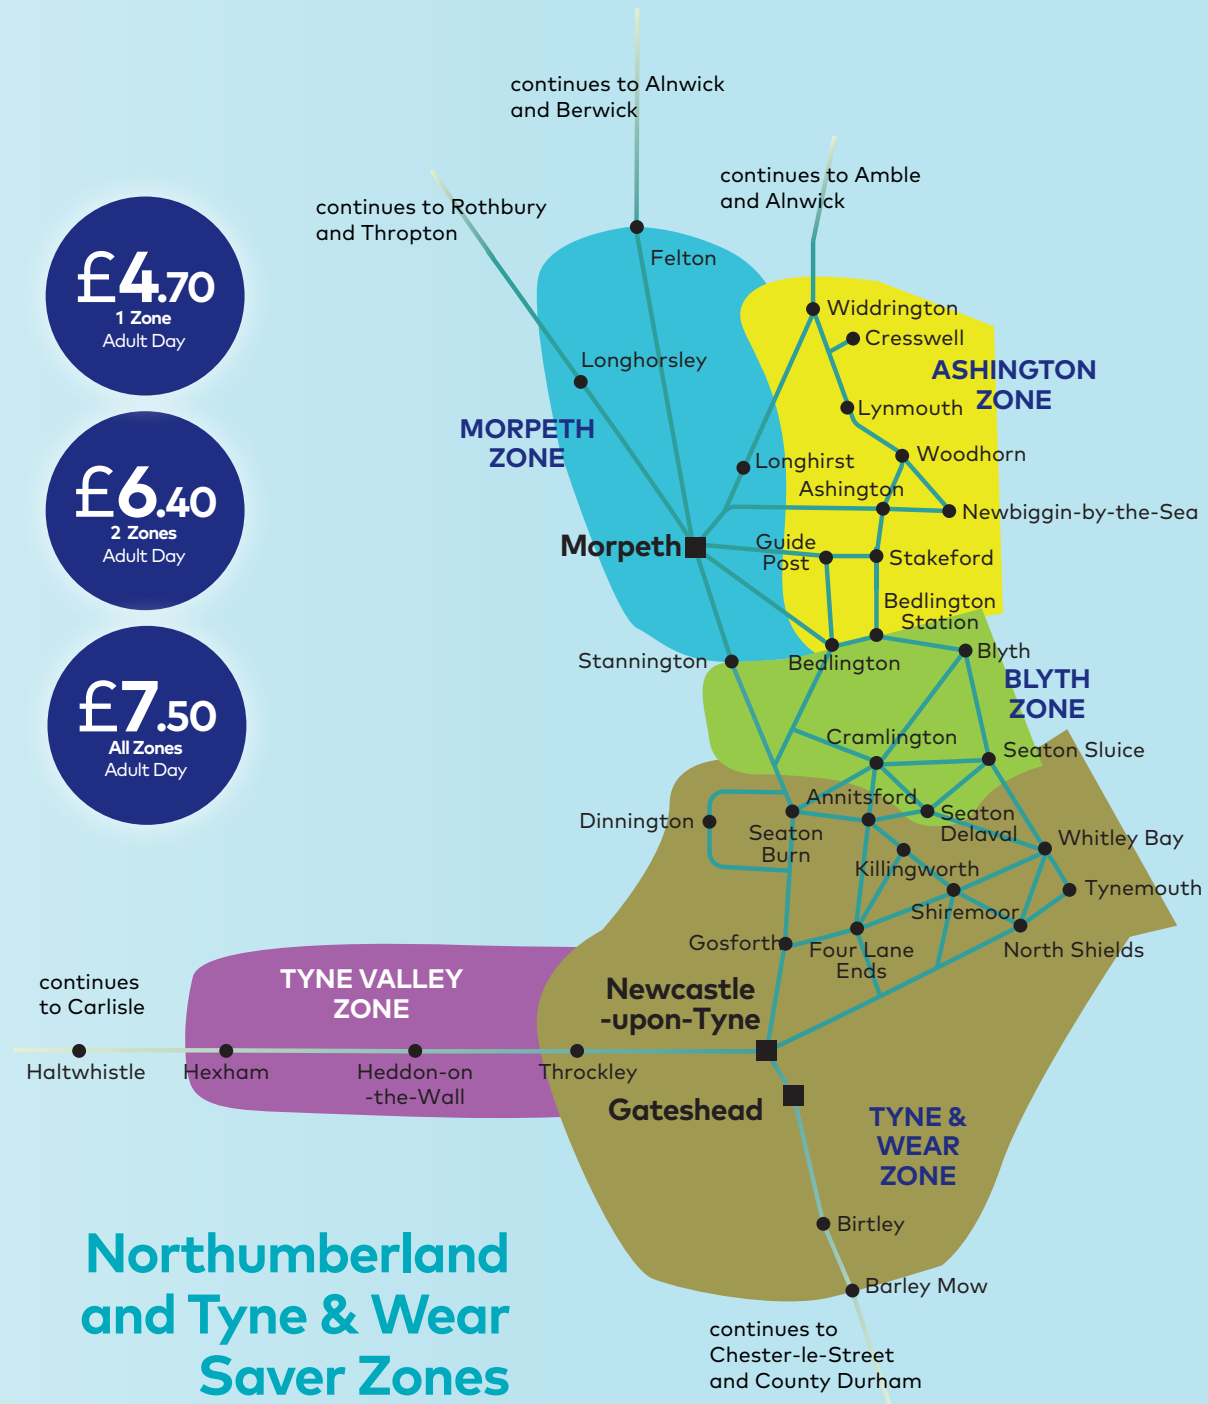

Family Day Ticket £14

Enjoy unlimited local travel on all Arriva bus services in the North East. Perfect for a family day out!

Minimum 1 Adult & 1 Child, Maximum 2 Adults & 3 Children

£4.70 1 Zone Adult Day

£6.40 2 Zones Adult Day

£7.50 All Zones Adult Day

Northumberland Street and the Monument, Eldon Square Shopping Centre, The Gate complex and much more are just a short walk from Haymarket Bus Station. Our buses are the perfect way to arrive.

Northumberland and Tyne & Wear Saver Zones

Unlimited travel on all Arriva bus services in the zones purchased

Monday to Fridays except Public Holidays

	44	45	44	45	44	45	44	45	44	45	44	45	44	45		44	45	44	45		44	45	44	45	44	45	44	45	44	45	44	45	44	45	44	45								
Dinnington Masons Arms	0618	0643	0659	0713	0729	0743	0759	0813	0834	0853	0914	0928	0944	0958	then at these minutes past each hour	14	28	44	58	until	1514	1528	1544	1558	1614	1628	1649	1703	1724	1738	1754	1808	1824	1848	1918	1948	2018	2048	2118	2148	2218	2248	2318	0003
Brunswick Village	▼	0648	▼	0718	▼	0748	▼	0818	▼	0858	▼	0933	▼	1003		33	▼	03		▼	1533	▼	1603	▼	1633	▼	1708	▼	1743	▼	1813	▼	1853	▼	1953	▼	2053	▼	2153	▼	2253	▼	0008	
Wideopen Travellers Rest	▼	0651	▼	0721	▼	0751	▼	0821	▼	0901	▼	0936	▼	1006		36	▼	06		▼	1536	▼	1606	▼	1636	▼	1711	▼	1746	▼	1816	▼	1855	▼	1955	▼	2055	▼	2155	▼	2255	▼	0010	
Hazlerigg Community Centre	0623	▼	0704	▼	0734	▼	0804	▼	0839	▼	0919	▼	0949	▼	19	▼	49	▼	until	1519	▼	1549	▼	1619	▼	1654	▼	1729	▼	1759	▼	1829	▼	1923	▼	2023	▼	2123	▼	2223	▼	2323		
M Regent Centre Interchange Stand E	0634	0701	0716	0731	0749	0804	0819	0834	0854	0911	0931	0946	1001	1016	31	46	01	16		1531	1546	1601	1616	1631	1646	1706	1721	1741	1756	1811	1826	1841	1904	1934	2004	2034	2104	2134	2204	2234	2304	2334		
M Newcastle Haymarket Bus Station	0644	0713	0728	0743	0803	0823	0838	0853	0908	0923	0943	0958	1013	1028	43	58	13	28		1543	1558	1613	1628	1643	1658	1718	1733	1753	1808	1823	1838	1853	1914	1944	2014	2044	2114	2144	2214	2244	2314	2344		