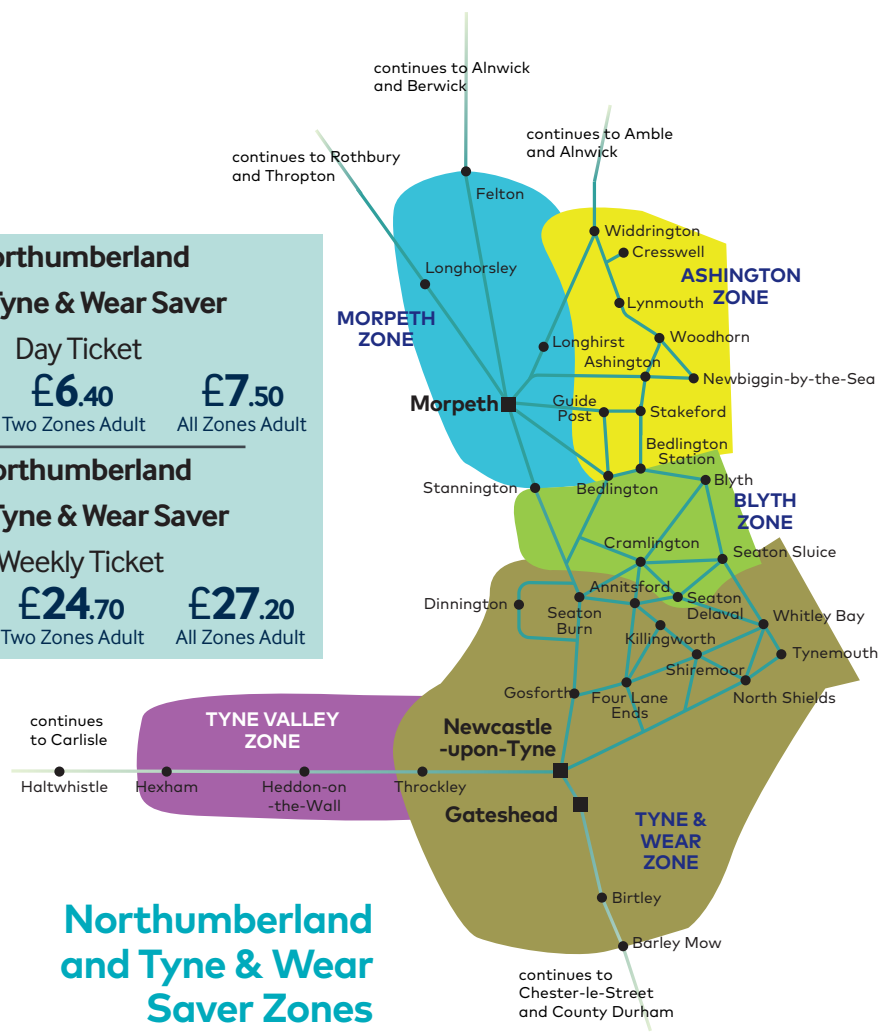

Unlimited Arriva bus travel with our Northumberland and Tyne & Wear Saver

Northumberland and Tyne & Wear Saver		
Day Ticket		
£4.70	£6.40	£7.50
One Zone Adult	Two Zones Adult	All Zones Adult
Northumberland and Tyne & Wear Saver		
Weekly Ticket		
£18.60	£24.70	£27.20
One Zone Adult	Two Zones Adult	All Zones Adult