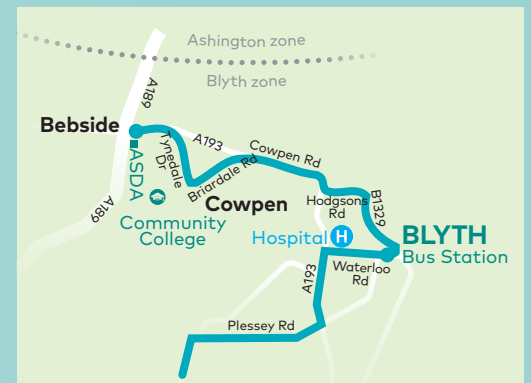

Monday to Fridays except Public Holidays

	X30	X30
Bebside Asda	0608	0708
Cowpen Shops	0613	0713
Blyth Bus Station arr	0621	0721
Blyth Bus Station dep	0624	0724
Newsham Black Diamond	0634	0734
M Regent Centre Interchange	0655	0757
M Newcastle Haymarket Bus Station	0705	0815
	X30	X30
M Newcastle Haymarket Bus Station N	1633	1733
M Regent Centre Interchange	1645	1745
Newsham Black Diamond	1708	1808
Blyth Bus Station arr	1718	1818
Blyth Bus Station dep	1721	1821
Cowpen Shops	1729	1829
Bebside Asda	1734	1834

Service X30 does not operate on Saturdays, Sundays or Public Holidays.

X30 serves all stops between Bebside Asda and South Newsham Park Farm Villas. It then runs **non stop** via the A189, A19 and A1. After the A1 it serves Brunton Lane, Regent Centre Interchange, Gosforth Ivy Road/Brandling Arms, Barras Bridge (towards Newcastle only) and Newcastle Haymarket Bus Station.

Extended Service X30 route

Frequent buses to Newcastle taking around 55 minutes are available up to every 10 minutes on Service X10/X11 from Blyth Bus Station. We also operate other services between Blyth and Newcastle, including Service X8 direct from Cowpen (around an hour) and Bebside (around 55 minutes).

Bebside **NEW**
Cowpen **NEW**
Blyth
Newsham
Regent Centre **M**
Newcastle

from 1 September 2019

ROUTE **X30**

information
0344 800 44 11
arrivabus.co.uk

Become a fan
ArrivaNorthEast
Follow us
@ArrivaNorthEast