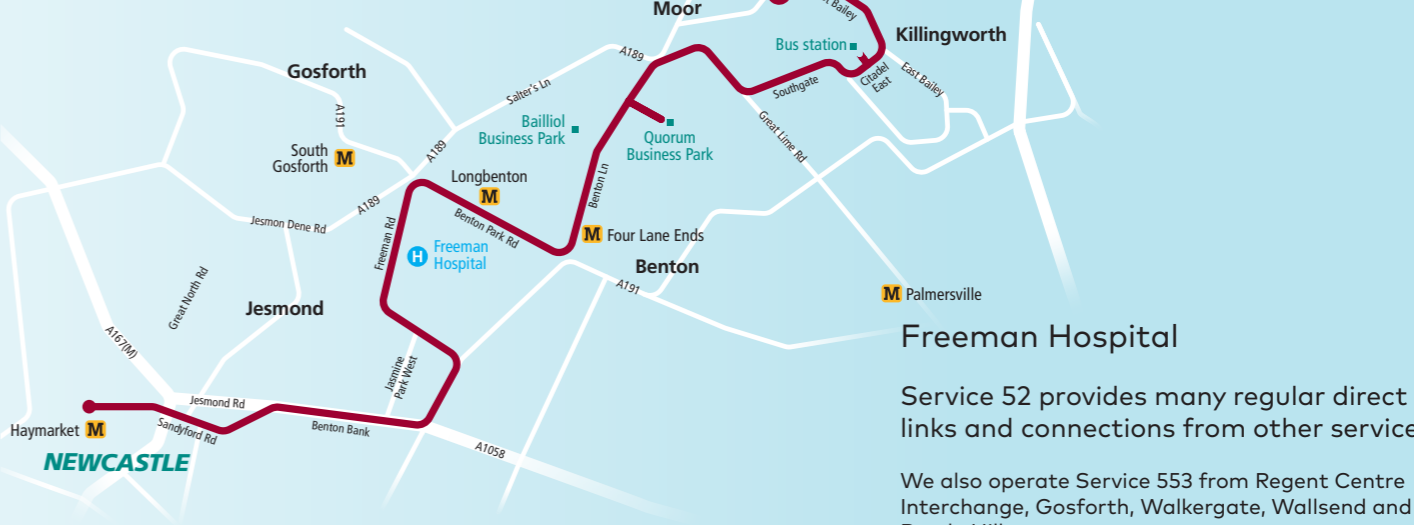

Saturdays

Cramlington Manor Walks	0741 0817 0847	17	47							
Southfield Green	0744 0820 0850	20	50							
Dudley Hotel	0748 0824 0854	24	54							
Burradon Camperdown Hotel	0752 0828 0858	28	58							
Killingworth Bus Station	0759 0836 0906	36	06							
Quorum Business Park Retail	0805 0843 0913	43	13							
M Four Lane Ends Interchange Std E	0809 0848 0918	48	18							
Freeman Hospital	0815 0854 0924	54	24							
M Newcastle Haymarket Bus Station	0827 0908 0938	08	38							
		then at these minutes past each hour								
				until	1717 1747 1841 1941					
					1720 1750 1844 1944					
					1724 1754 1848 1948					
					1728 1758 1852 1952					
					1736 1806 1859 1959					
					1743 1813 1905 2005					
					1748 1818 1909 2009					
					1754 1824 1915 2015					
					1808 1838 1927 2027					

Sundays including Public Holidays

Cramlington Manor Walks	0841	41								
Southfield Green	0844	44								
Dudley Hotel	0848	48								
Burradon Camperdown Hotel	0852	52								
Killingworth Bus Station	0859	59								
Quorum Business Park Retail	0905	05								
M Four Lane Ends Interchange Std E	0909	09								
Freeman Hospital	0915	15								
M Newcastle Haymarket Bus Station	0927	27								
		then at these minutes past each hour								
				until	1741					
					1744					
					1748					
					1752					
					1759					
					1805					
					1809					
					1815					
					1827					

Direct buses to Quorum on Service 52

From Cramlington, Dudley, Killingworth and Newcastle Haymarket **up to every 30 minutes**

Peak time journeys from Bedlington Station, Stakeford and Ashington.

We also operate Service 555 between Four Lane Ends Interchange and Quorum at peak times.

Freeman Hospital
Service 52 provides many regular direct links and connections from other services.
We also operate Service 553 from Regent Centre Interchange, Gosforth, Walkergate, Wallsend and Battle Hill.