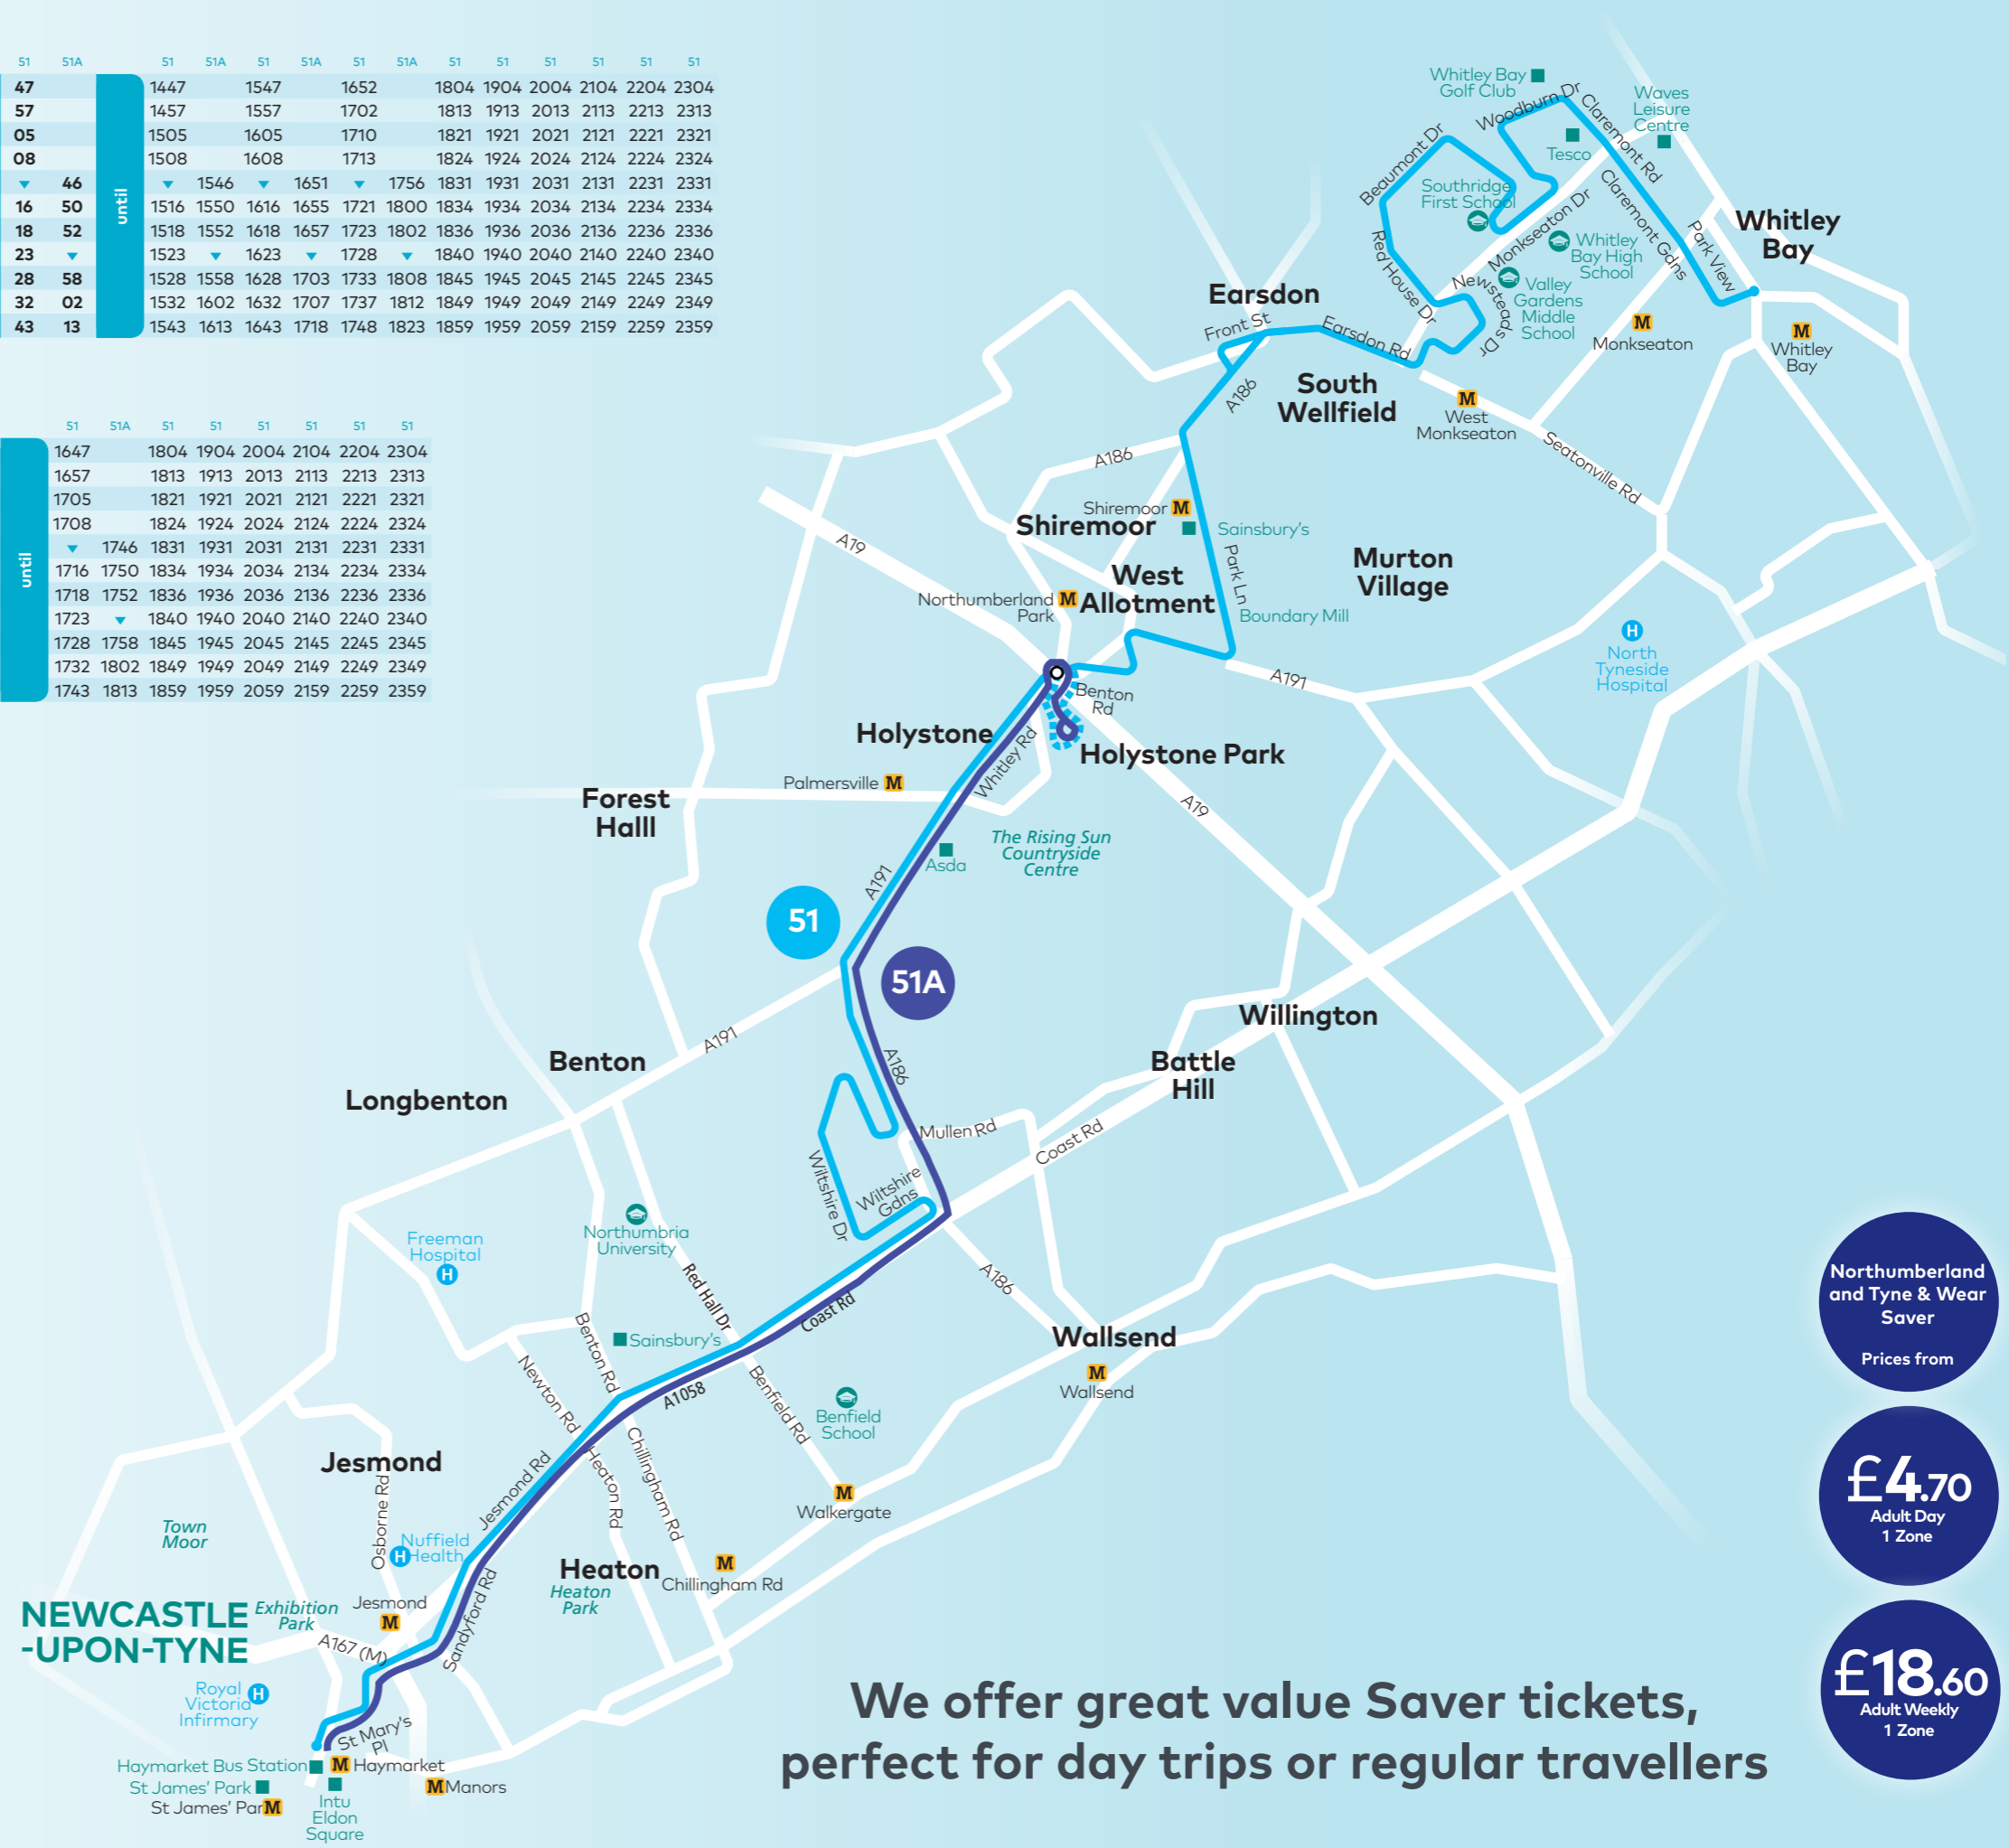

Sundays including Public Holidays

	S1	S1	S1	S1	S1		
Whitley Bay Town Centre	0904	1004		04		2204	2304
Beaumont Park	0913	1013		13		2213	2313
Earsdon	0921	1021		21		2221	2321
M Shiremoor Metro	0924	1024		24		2224	2324
Holystone Park Edmund Road	0931	1031		31		2231	2331
Holystone Whitley Road	0934	1034		34		2234	2334
Benton Asda	0936	1036		36		2236	2336
Wiltshire Drive Powder Monkey	0940	1040		40		2240	2340
Coast Road Station Road	0945	1045		45		2245	2345
Coast Road Chillingham Road	0949	1049		49		2249	2349
Newcastle Haymarket Bus Station	0959	1059		59		2259	2359

We offer great value Saver tickets, perfect for day trips or regular travellers

Northumberland and Tyne & Wear Saver
Prices from

£4.70
Adult Day 1 Zone

£18.60
Adult Weekly 1 Zone