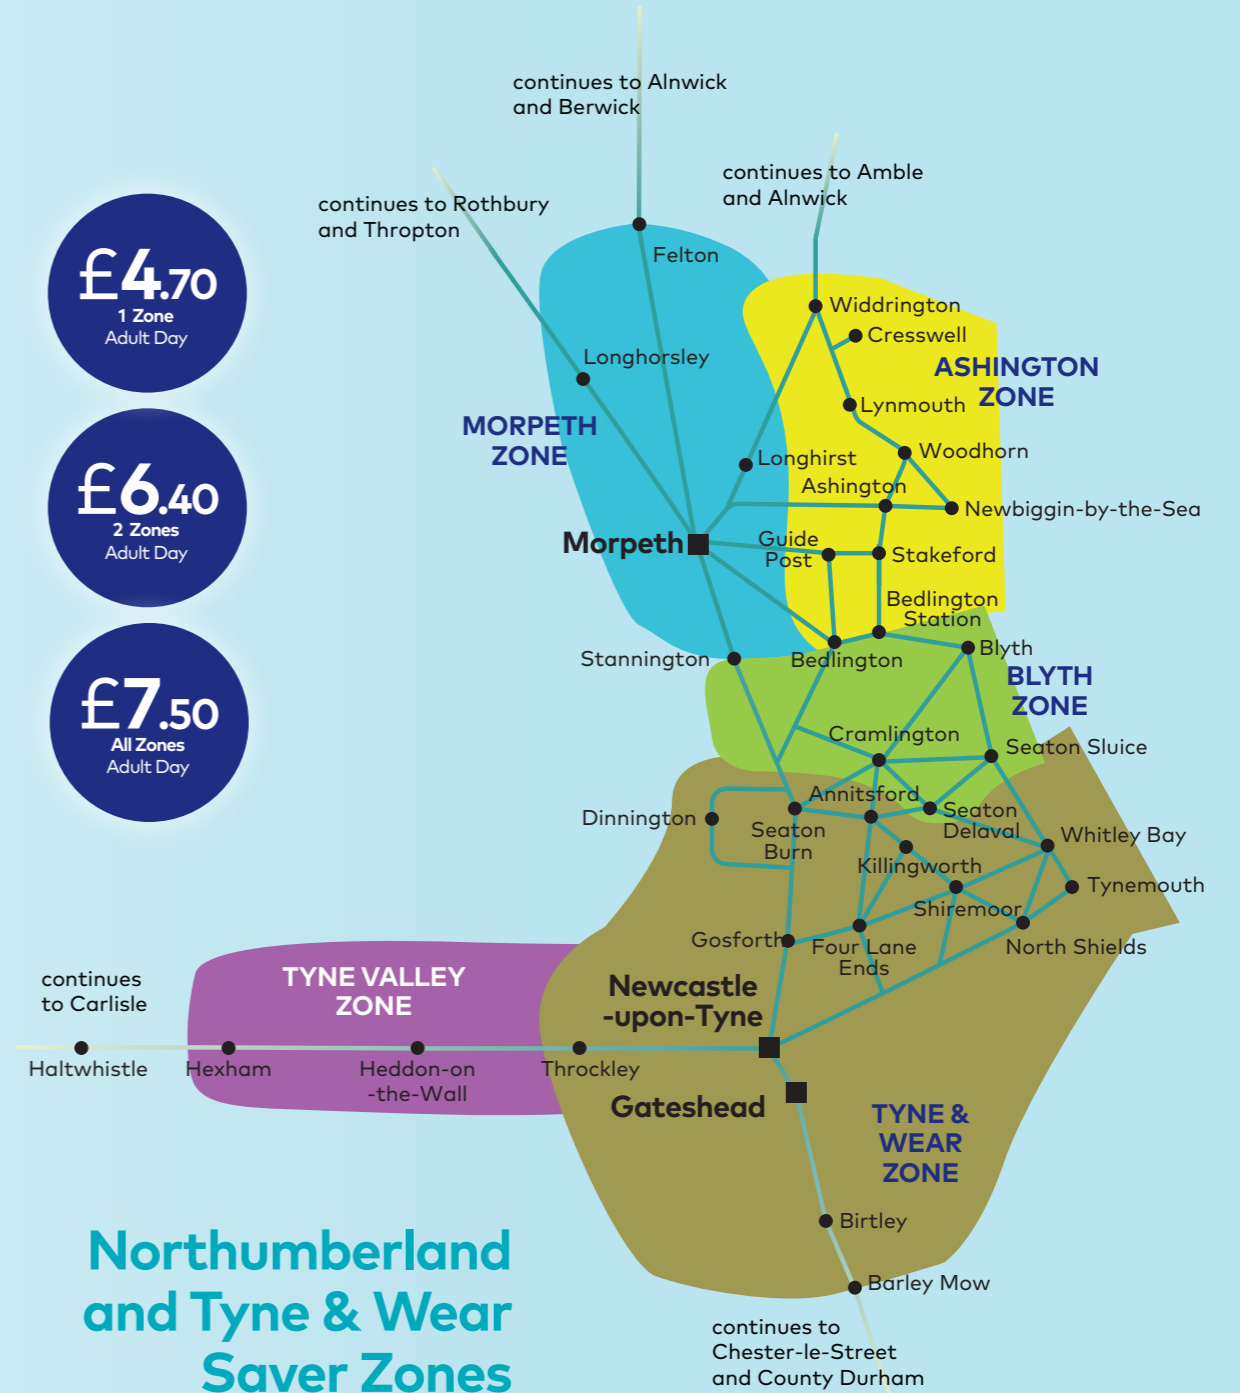

Northumberland Street and the Monument, Eldon Square Shopping Centre, The Gate complex and much more are just a short walk from Haymarket Bus Station. Our buses are the perfect way to arrive.

Family Day Ticket
£14

Enjoy unlimited local travel on all Arriva bus services in the North East. Perfect for a family day out!

Minimum 1 Adult & 1 Child, Maximum 2 Adults & 3 Children

£4.70
1 Zone
Adult Day

£6.40
2 Zones
Adult Day

£7.50
All Zones
Adult Day

Northumberland and Tyne & Wear Saver Zones

Unlimited travel on all Arriva bus services in the zones purchased

Hunt for a bargain not a parking space

Service 51 stops outside Boundary Mill at Shiremoor.

We also operate the following services to Boundary Mill, for details please see separate leaflets:

53 from North Shields, Killingworth and Cramlington

54 from Whitley Bay, Killingworth, Gosforth and Newcastle