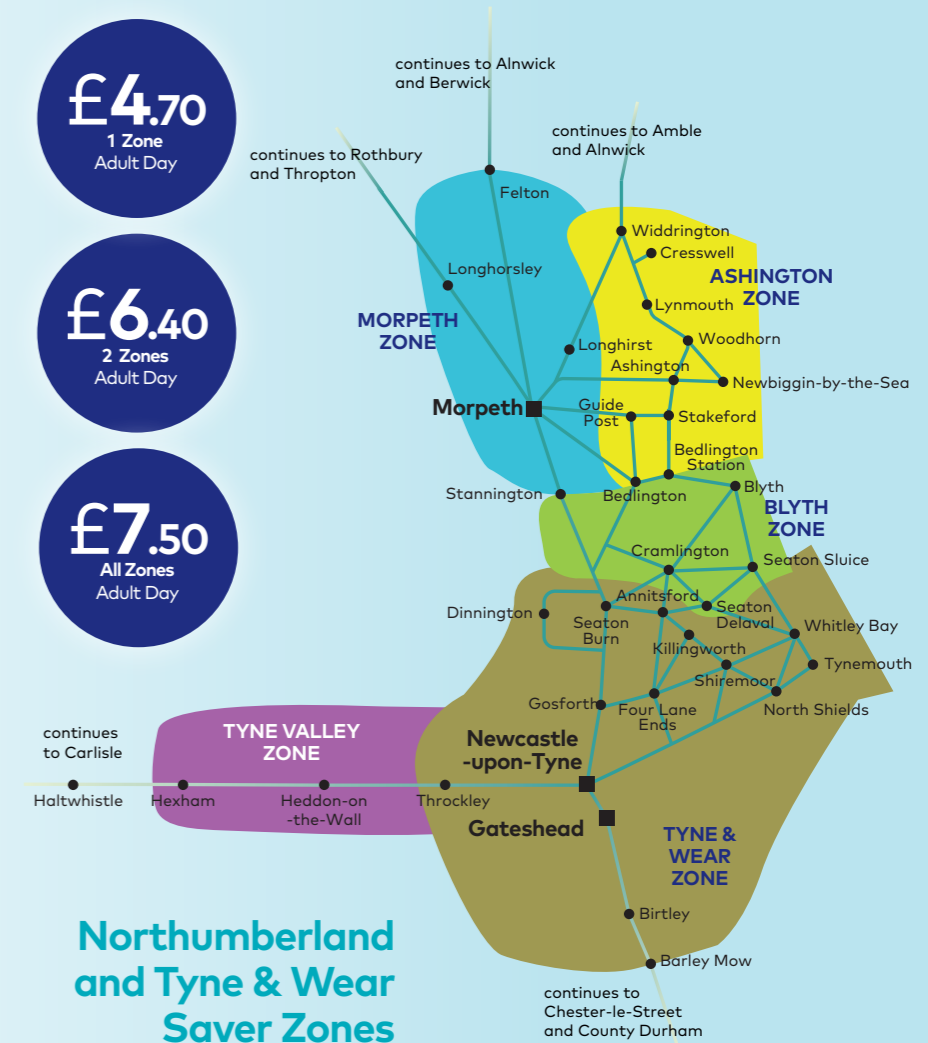

NEW
Faster links to Regent Centre and Newcastle from Bebside and Cowpen

Fare from 1st September 2019
£4.00 single/£6.40 day ticket

Commuter service X30 will be extended to Bebside and Cowpen (from 1st September 2019), serving all stops between Bebside and Newsham then running fast to Regent Centre and Newcastle. Service X30 will follow the same route as Service 1 between Bebside Asda and Blyth Bus Station.

At other times service X8 is available direct between Bebside, Cowpen and Newcastle, and also services X10/X11 by changing at Blyth Bus Station.

£4.70
1 Zone
Adult Day

£6.40
2 Zones
Adult Day

£7.50
All Zones
Adult Day

Northumberland and Tyne & Wear Saver Zones

Unlimited travel on all Arriva bus services in the zones purchased

Travelling further afield?

The **Regionwide Saver** offers unlimited travel on all Arriva buses in the North East, including to Rothbury, Amble, Alnwick and beyond - the day ticket is just £8.50.

At other times service X8 is available direct between Beside, Cowpen and Newcastle, and also services X10/X11 by changing at Blyth Bus Station.