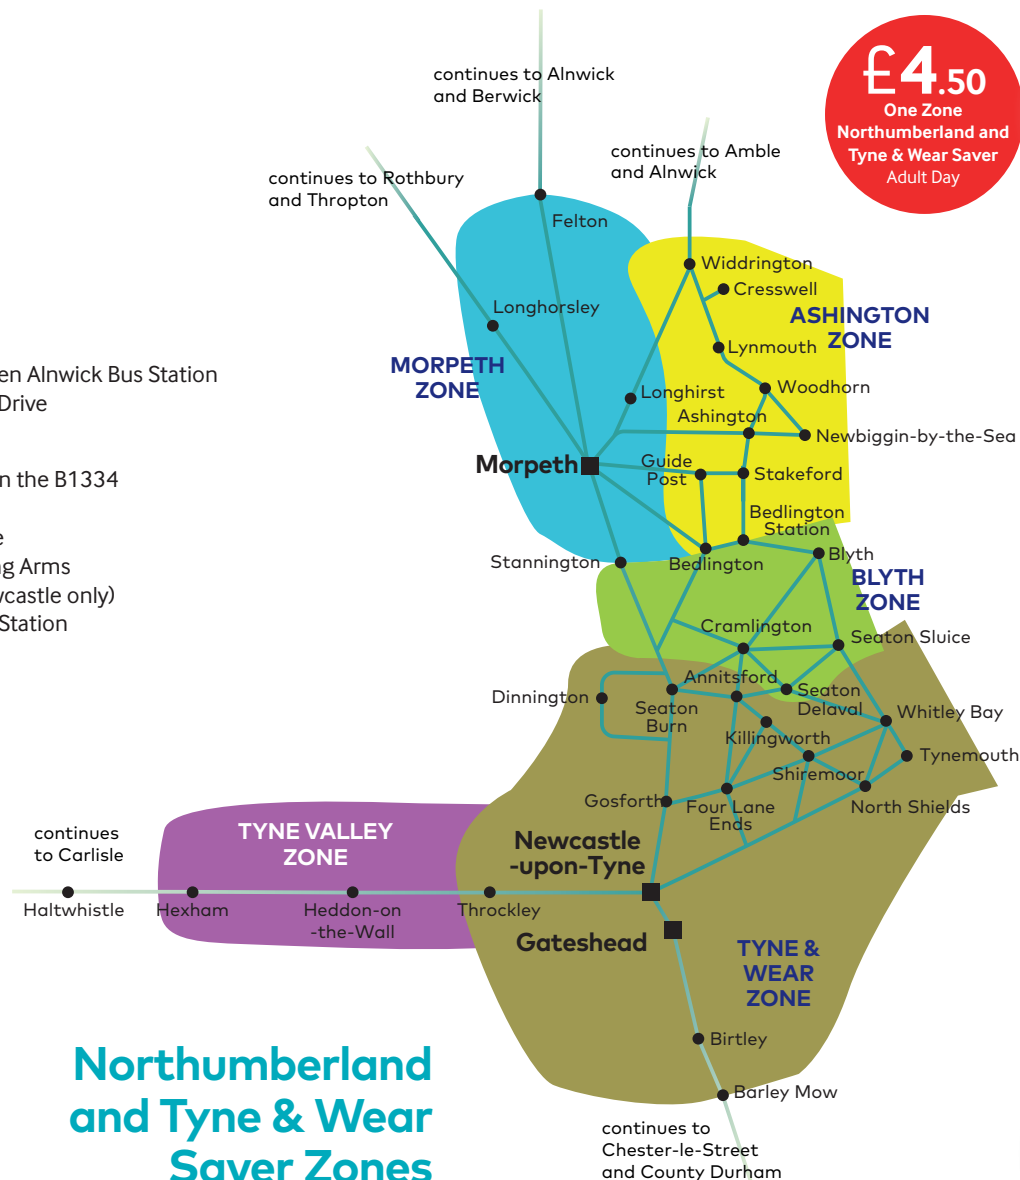

Ticket options at a glance

Regionwide Savers are valid throughout the route from Alnwick to Newcastle.

Northumberland and Tyne & Wear Savers give great value in their zones.

Tickets for longer periods are available - perfect for our regular travellers or if you're stopping in the area for a few days.

X20 serves all stops between Alnwick Bus Station and North Seaton Fairfield Drive

then only:
 North Seaton South Side on the B1334
 Brunton Lane
 Regent Centre Interchange
 Gosforth Ivy Road/Brandling Arms
 Barras Bridge (towards Newcastle only)
 Newcastle Haymarket Bus Station

Explore the Northumberland coast and countryside with unlimited travel for one day, three consecutive days or a week on Arriva North East, Travelsure, PCL Travel and Borders Buses around Alnwick, Amble, Berwick and Wooler...

£6.60
1 day

£14.70
3 day

£22.80
7 day

Includes X20 between Amble (Percy Drive) and Alnwick