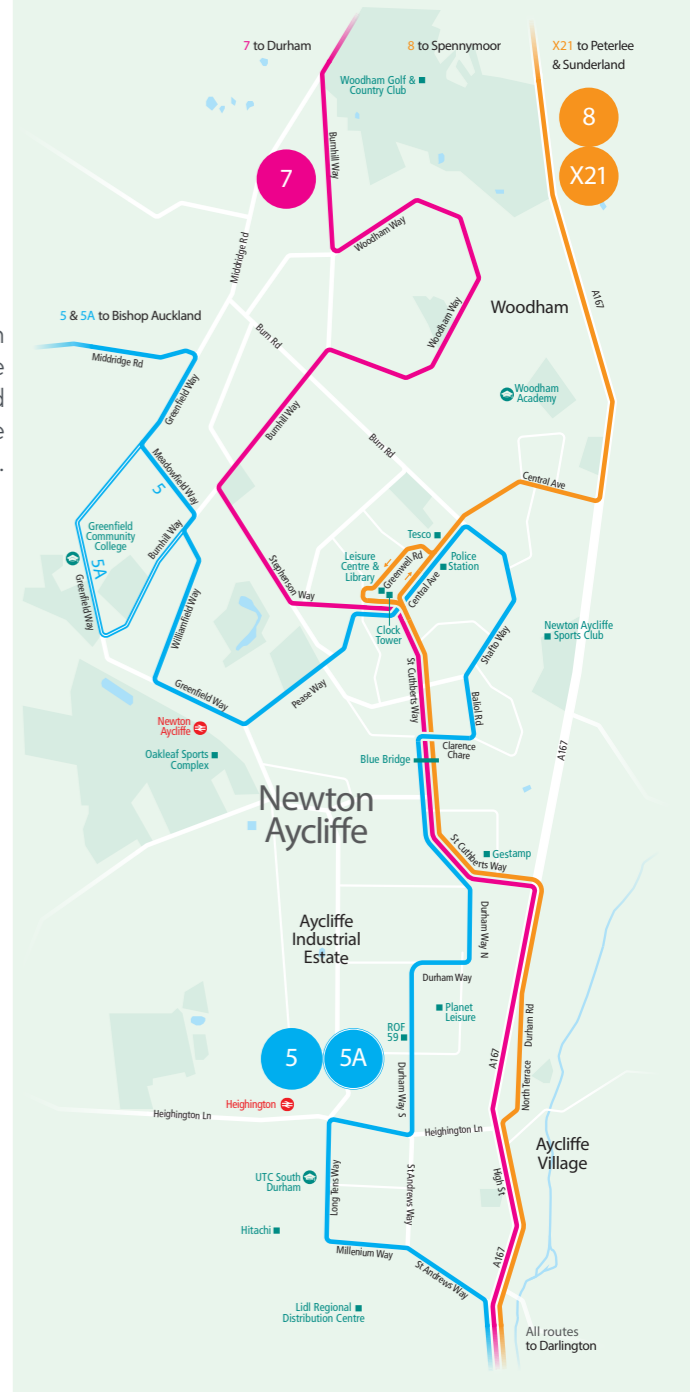

	7	5A	7	8	7	5	X21	7	5A	7	5	7	5	7	5	7		
Darlington Tubwell Row Stand H	1732	1740	1747	1750	1810	1815	1825	1840	1855	1915	1940	2015	2040	2115	2140	2215	2240	2315
Harrowgate Hill Ashleigh House	1744	1752	1759	1802	1820	1827	1837	1850	1905	1925	1950	2025	2050	2125	2150	2225	2250	2325
Aycliffe Village North Briton	1751	1806	1827	1856	1931	2031	2131	2231	2331									
Aycliffe Village Royal Telegraph	1809	1844																
Long Tens Way Hitachi/UTC	1759	1834	1912	1957	2057	2157	2257											
Shafto Way Neville Parade	1807	1842	1920	2004	2104	2204	2304											
Newton Aycliffe Town Centre	1757	1812	1812	1816	1833	1847	1851	1902	1925	1937	2008	2037	2108	2137	2208	2237	2308	2337

For details of times between Newton Aycliffe Town Centre and Middridge/Rushyford and beyond please see individual route timetables.

In Newton Aycliffe Town Centre, all buses to Darlington serve the stop on Stephenson Way adjacent to the leisure centre/library and clock tower.

Unlimited Arriva bus travel between Newton Aycliffe & Darlington just £17.90 per week

In Darlington Town Centre, all buses to Newton Aycliffe start from Tubwell Row Stand H, near the Market Hall clock tower.