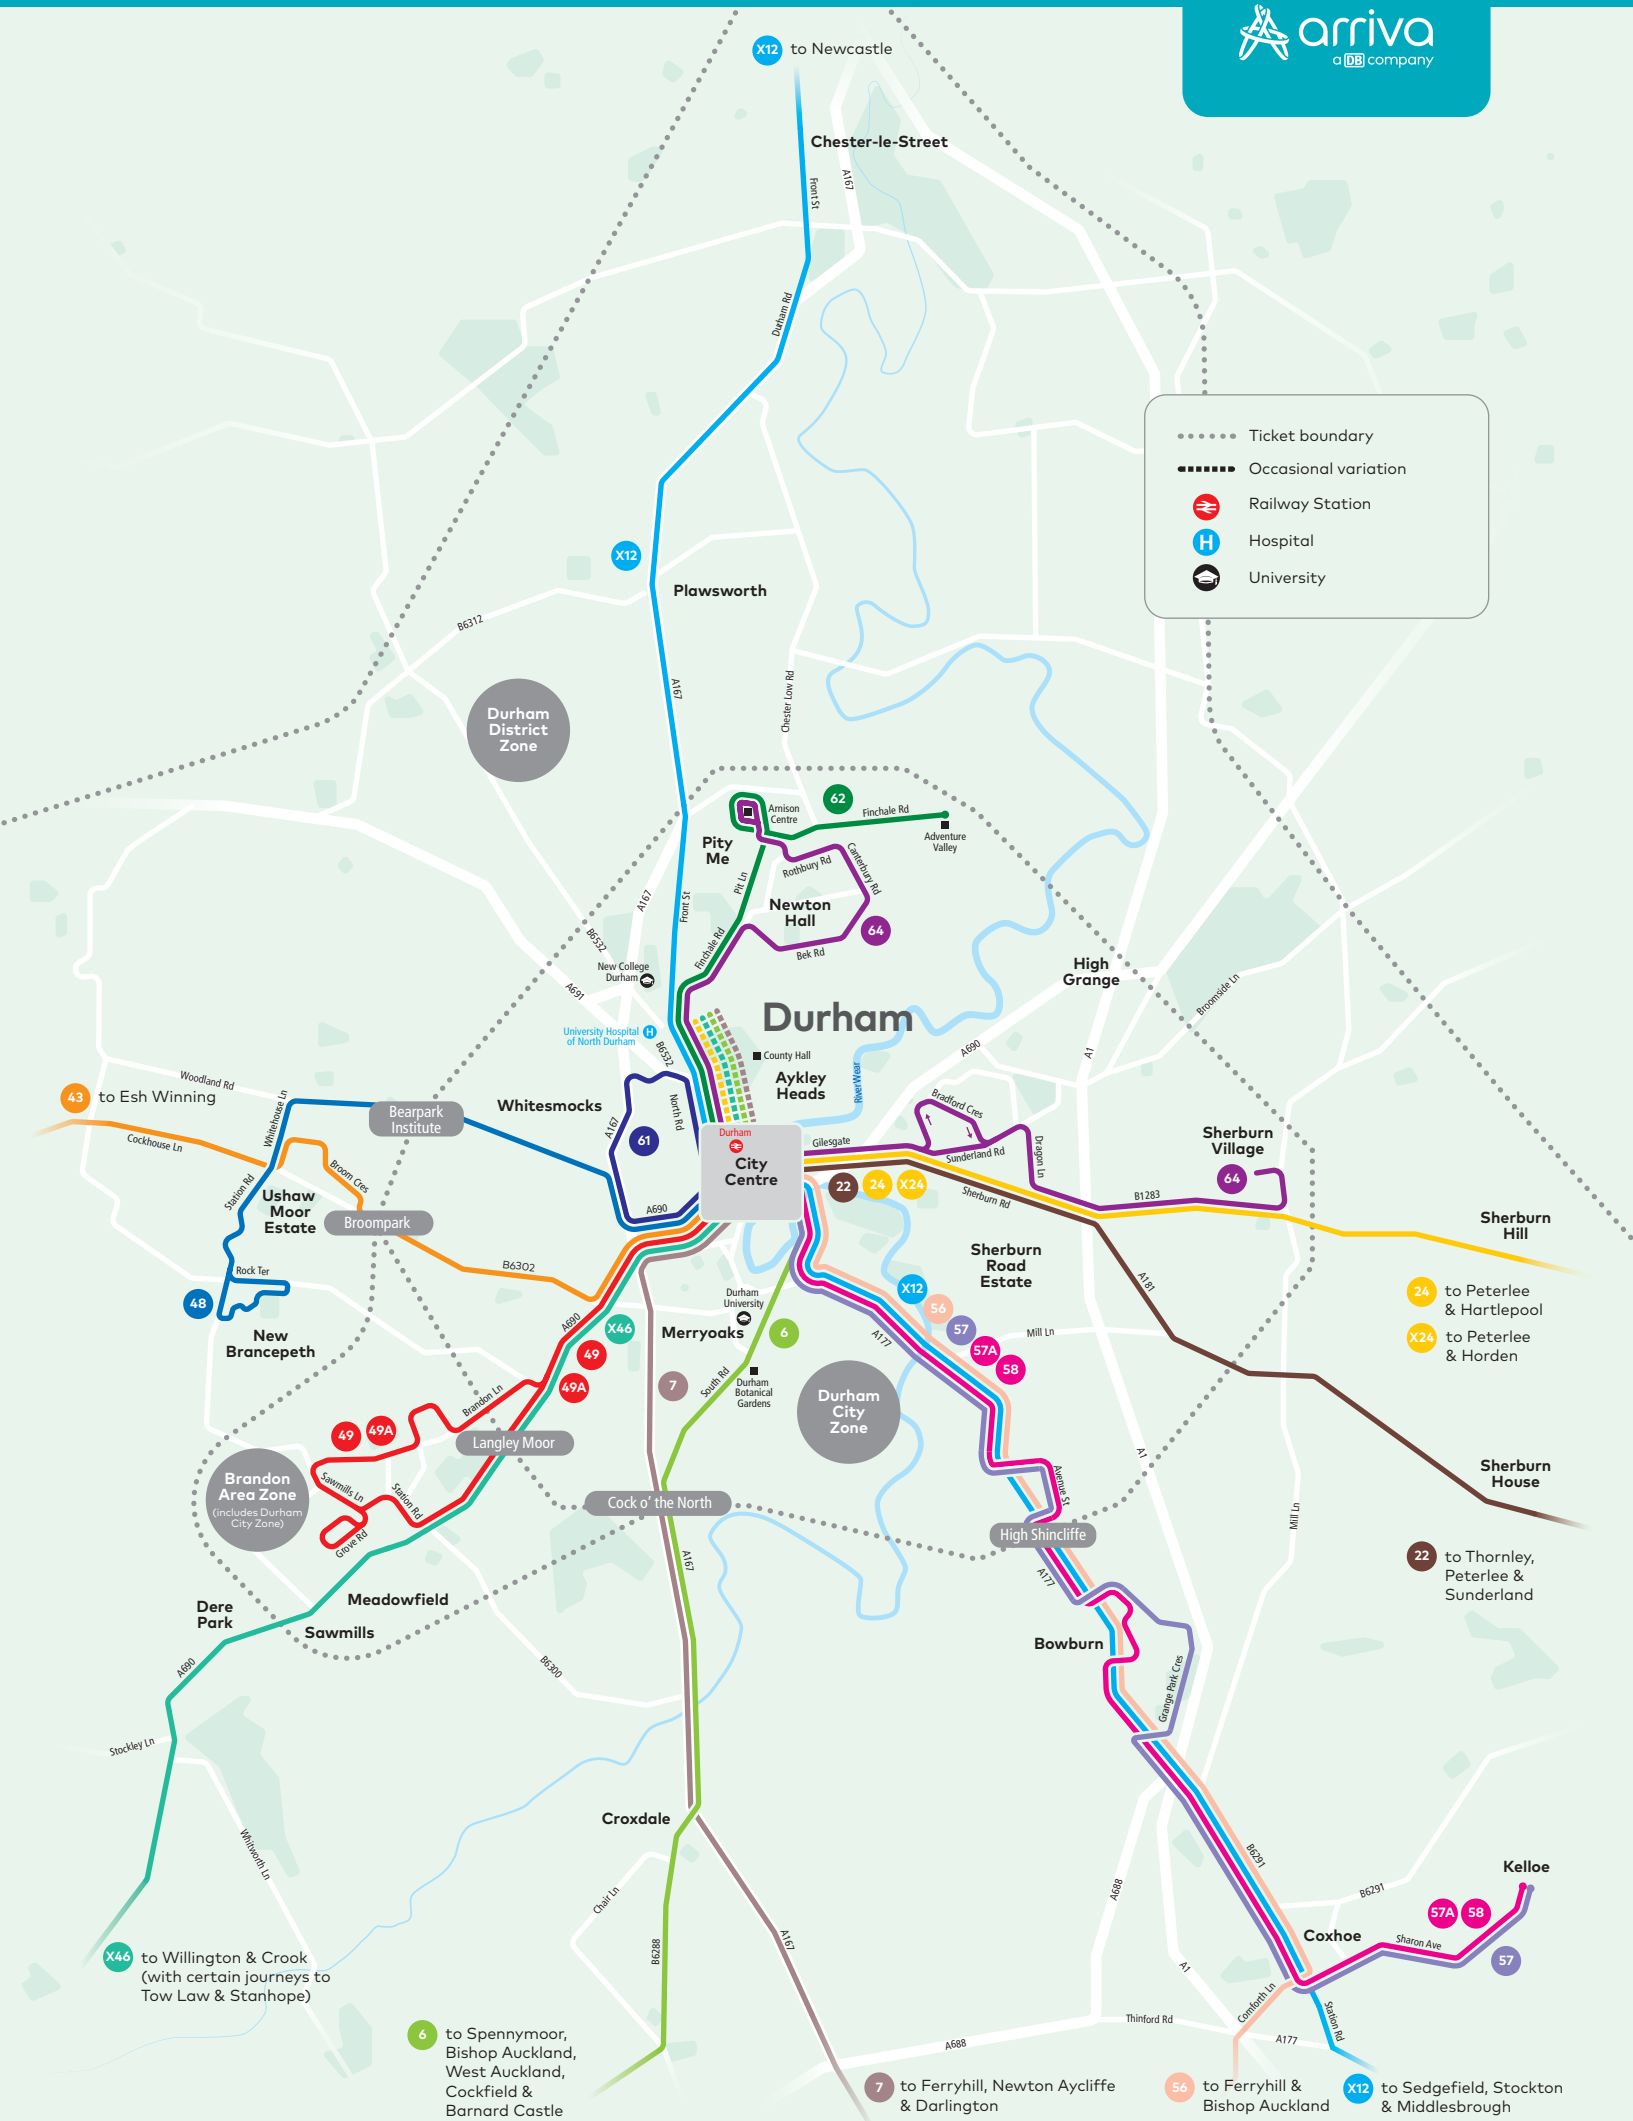

Our services in Durham

..... Ticket boundary
- - - - - Occasional variation
🚉 Railway Station
H Hospital
🎓 University

43 to Esh Winning

X12 to Newcastle

24 to Peterlee & Hartlepool
X24 to Peterlee & Horden

22 to Thornley, Peterlee & Sunderland

X46 to Willington & Crook (with certain journeys to Tow Law & Stanhope)

6 to Spennymoor, Bishop Auckland, West Auckland, Cockfield & Barnard Castle

7 to Ferryhill, Newton Aycliffe & Darlington

56 to Ferryhill & Bishop Auckland

X12 to Sedgefield, Stockton & Middlesbrough