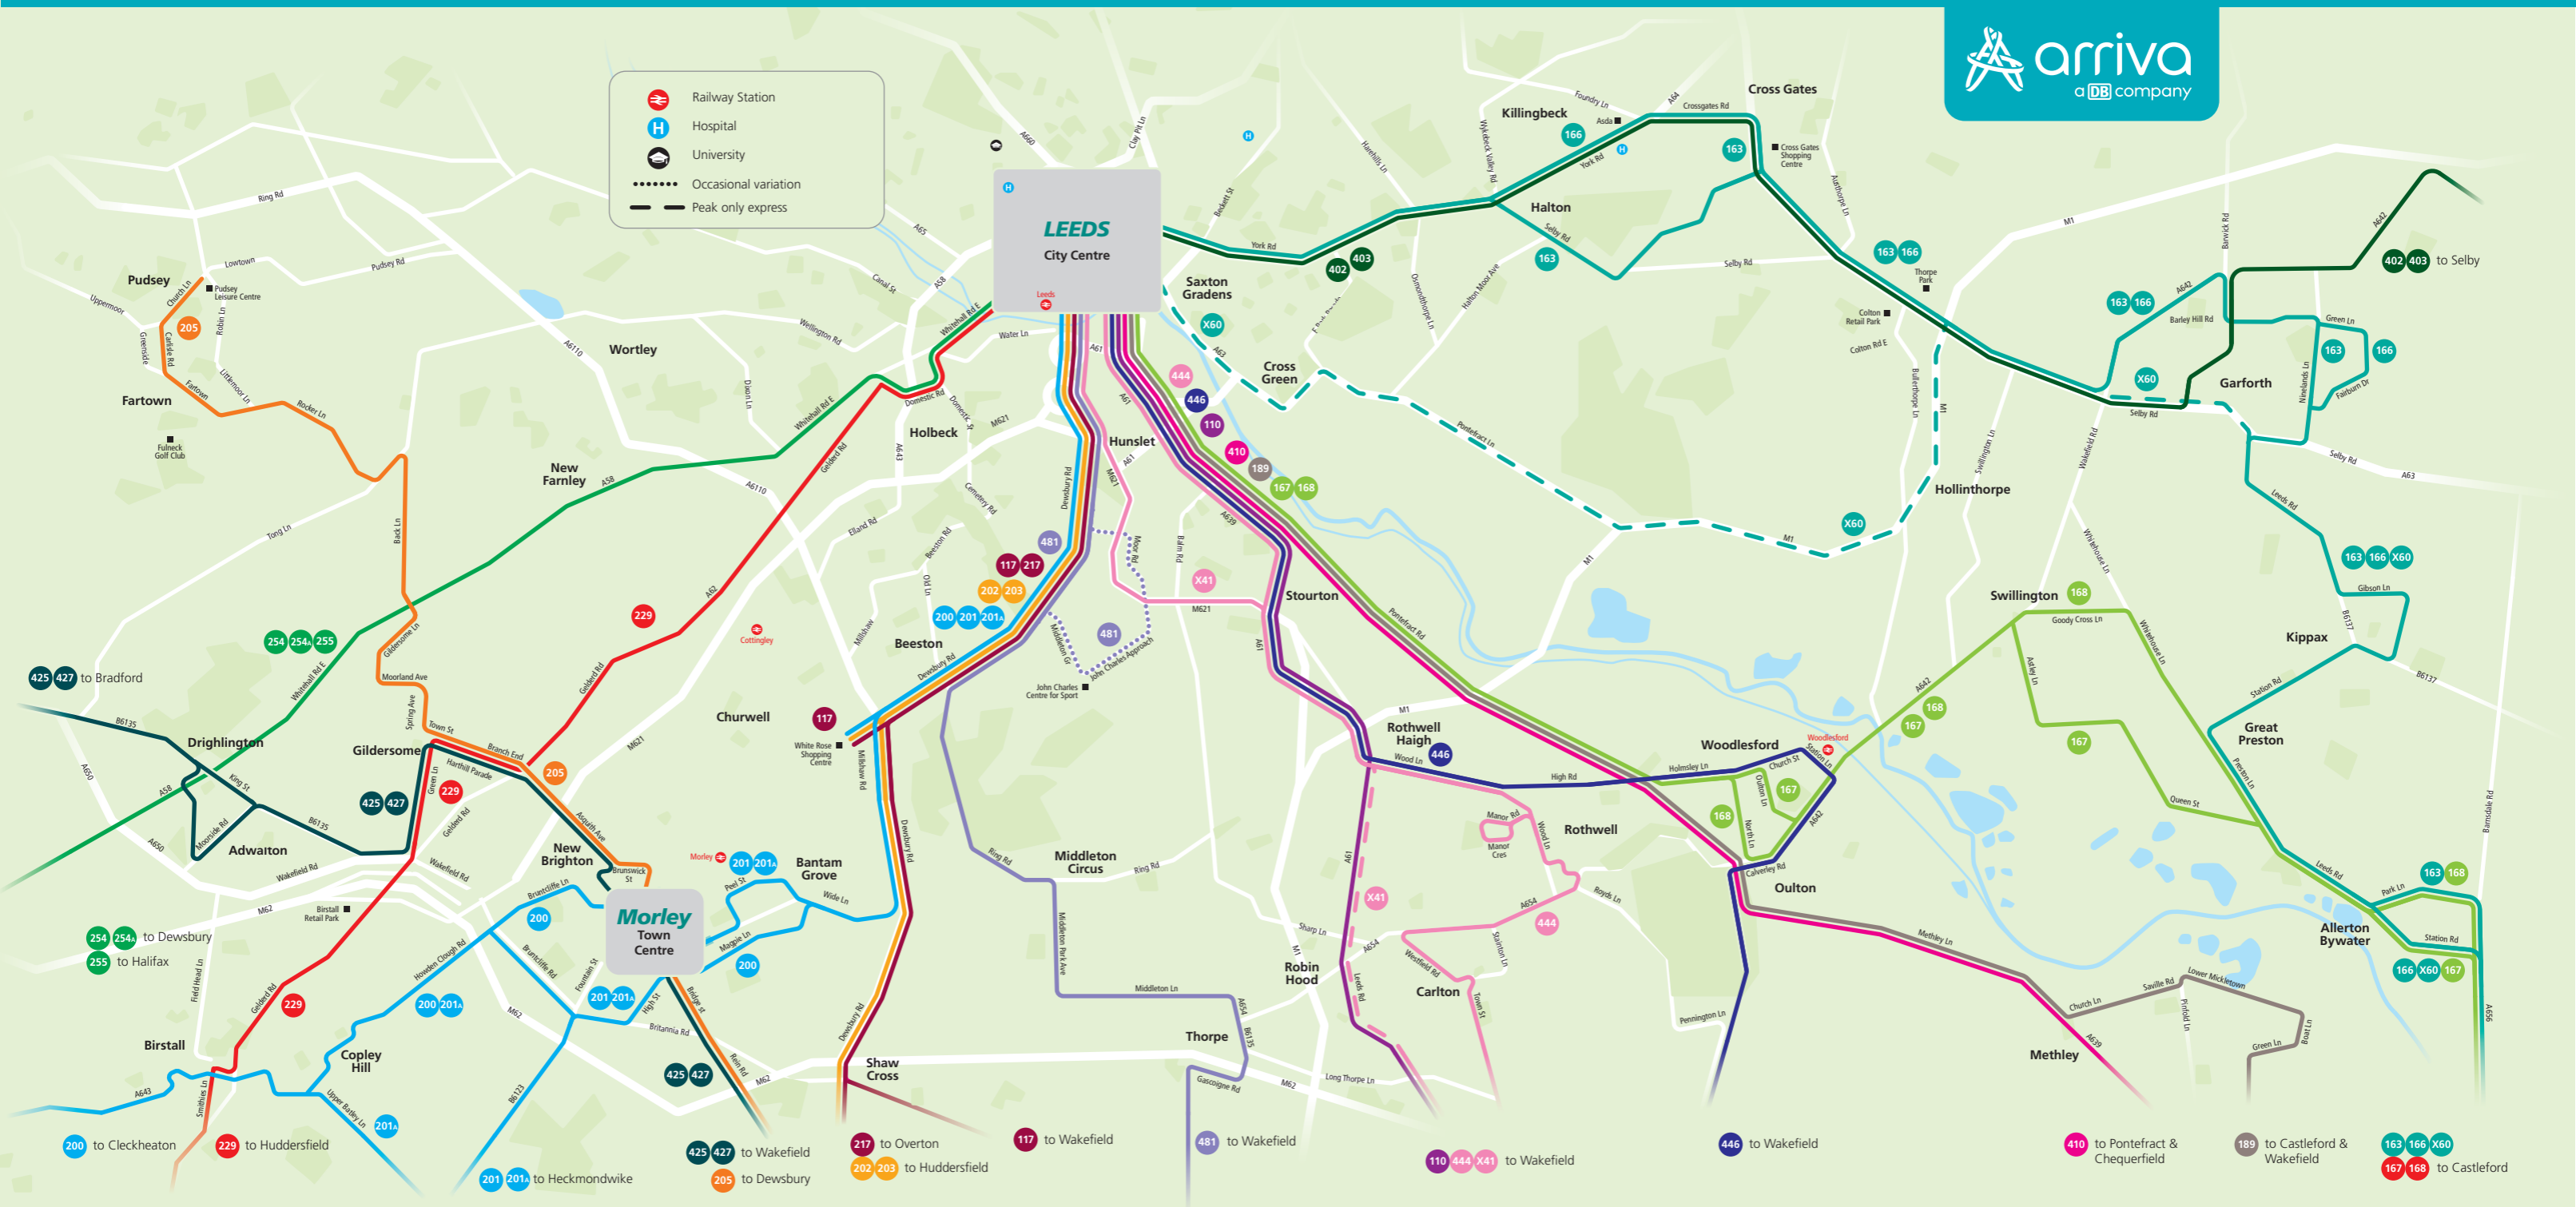

-  Railway Station
-  Hospital
-  University
-  Occasional variation
-  Peak only express

200 to Cleckheaton
229 to Huddersfield
201 201A to Heckmondwike
425 427 to Wakefield
205 to Dewsbury
217 to Overton
202 203 to Huddersfield
117 to Wakefield
481 to Wakefield
110 444 X41 to Wakefield
446 to Wakefield
410 to Pontefract & Chequerfield
189 to Castleford & Wakefield
163 166 X60 to Castleford
167 168 to Castleford