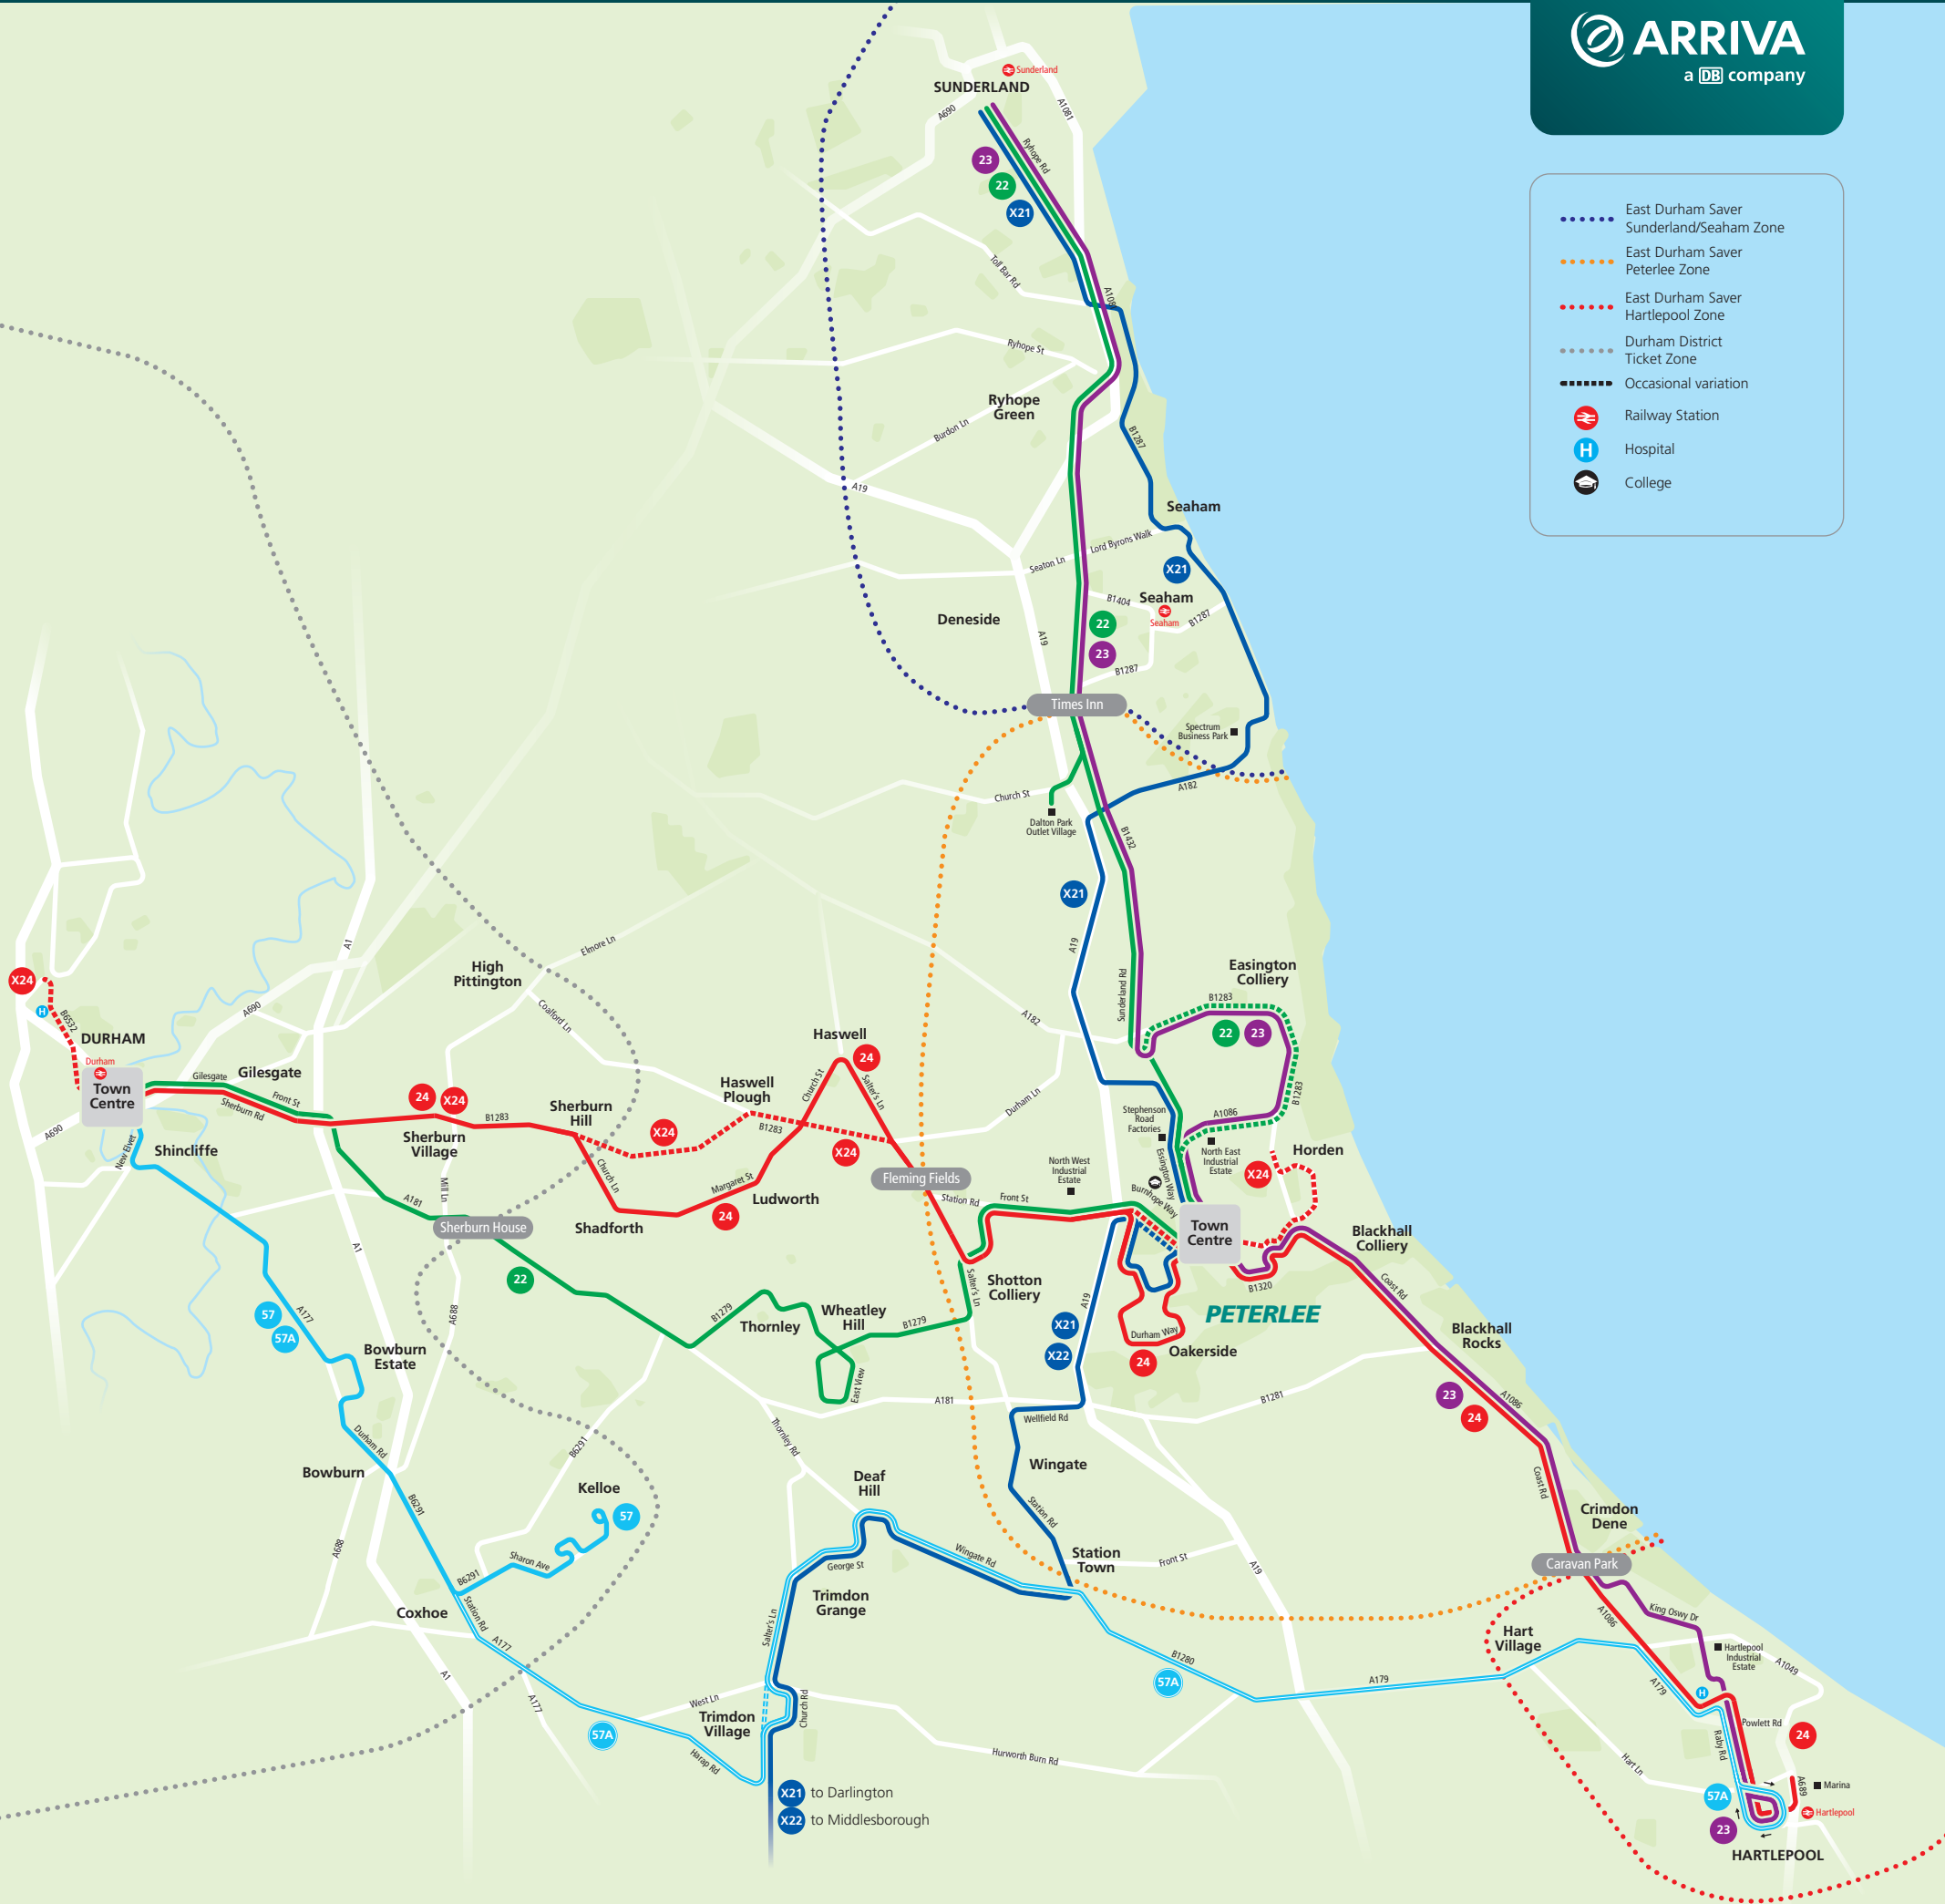

- ⋯ East Durham Saver Sunderland/Seaham Zone
- ⋯ East Durham Saver Peterlee Zone
- ⋯ East Durham Saver Hartlepool Zone
- ⋯ Durham District Ticket Zone
- ⋯ Occasional variation
-  Railway Station
-  Hospital
-  College

X21 to Darlington
X22 to Middlesbrough