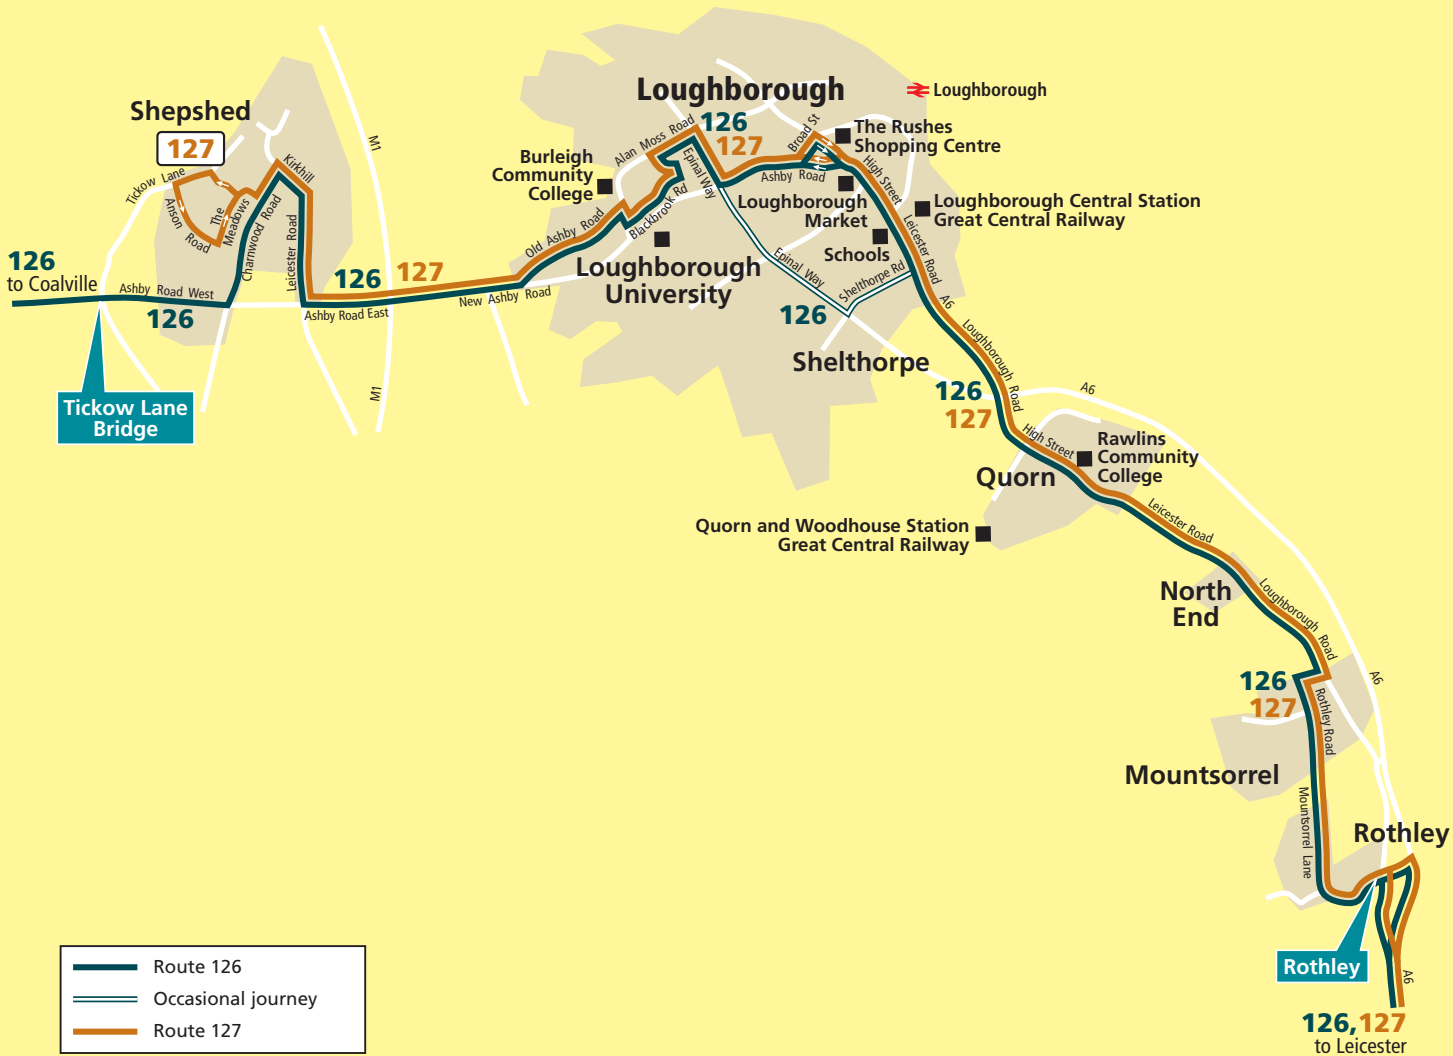

# Loughborough Local saver area map

- Route 126
- Occasional journey
- Route 127