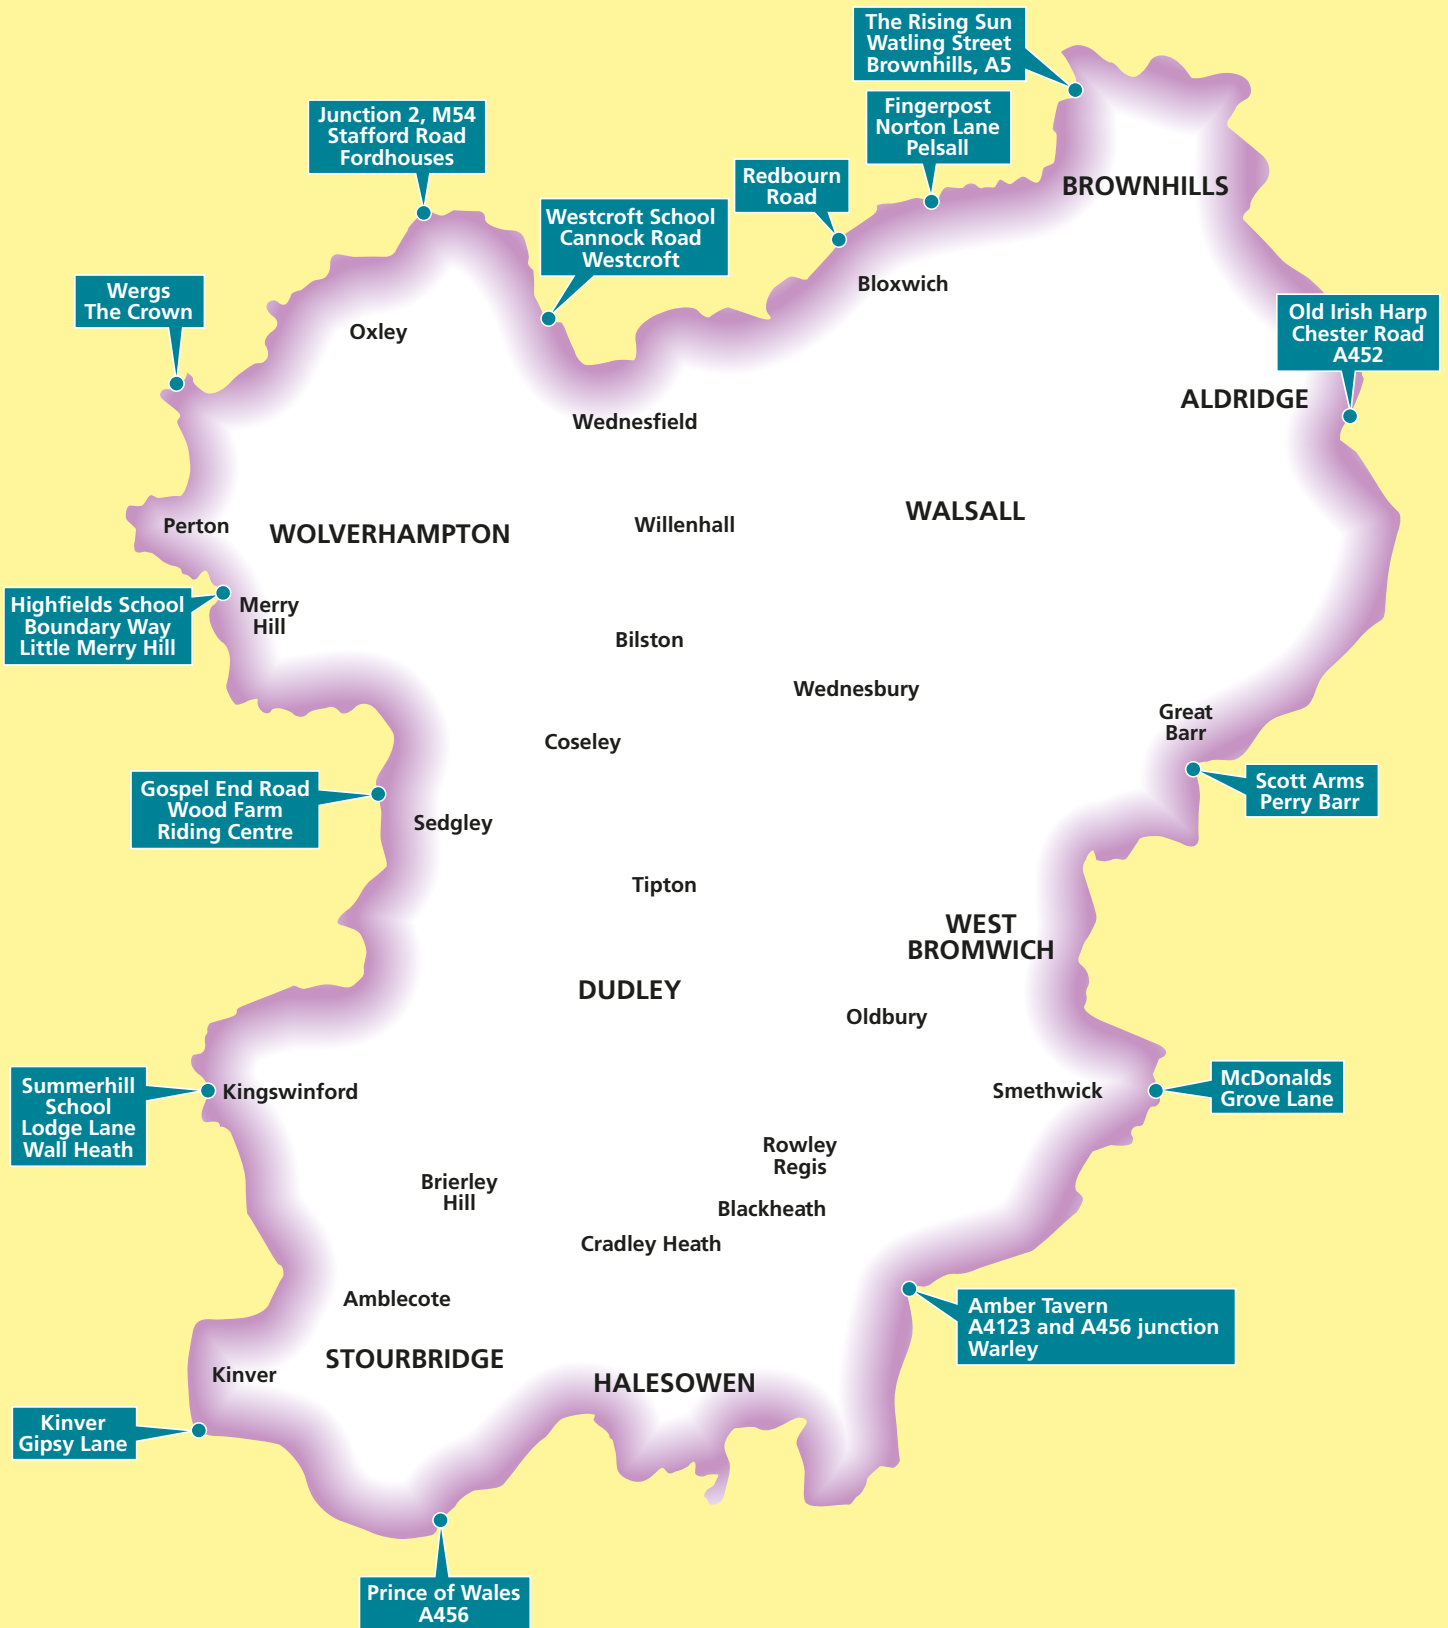

Black Country Local saver area map

Valid from 6 May 2013

	Black Country Local Saver Area
	Boundary Points