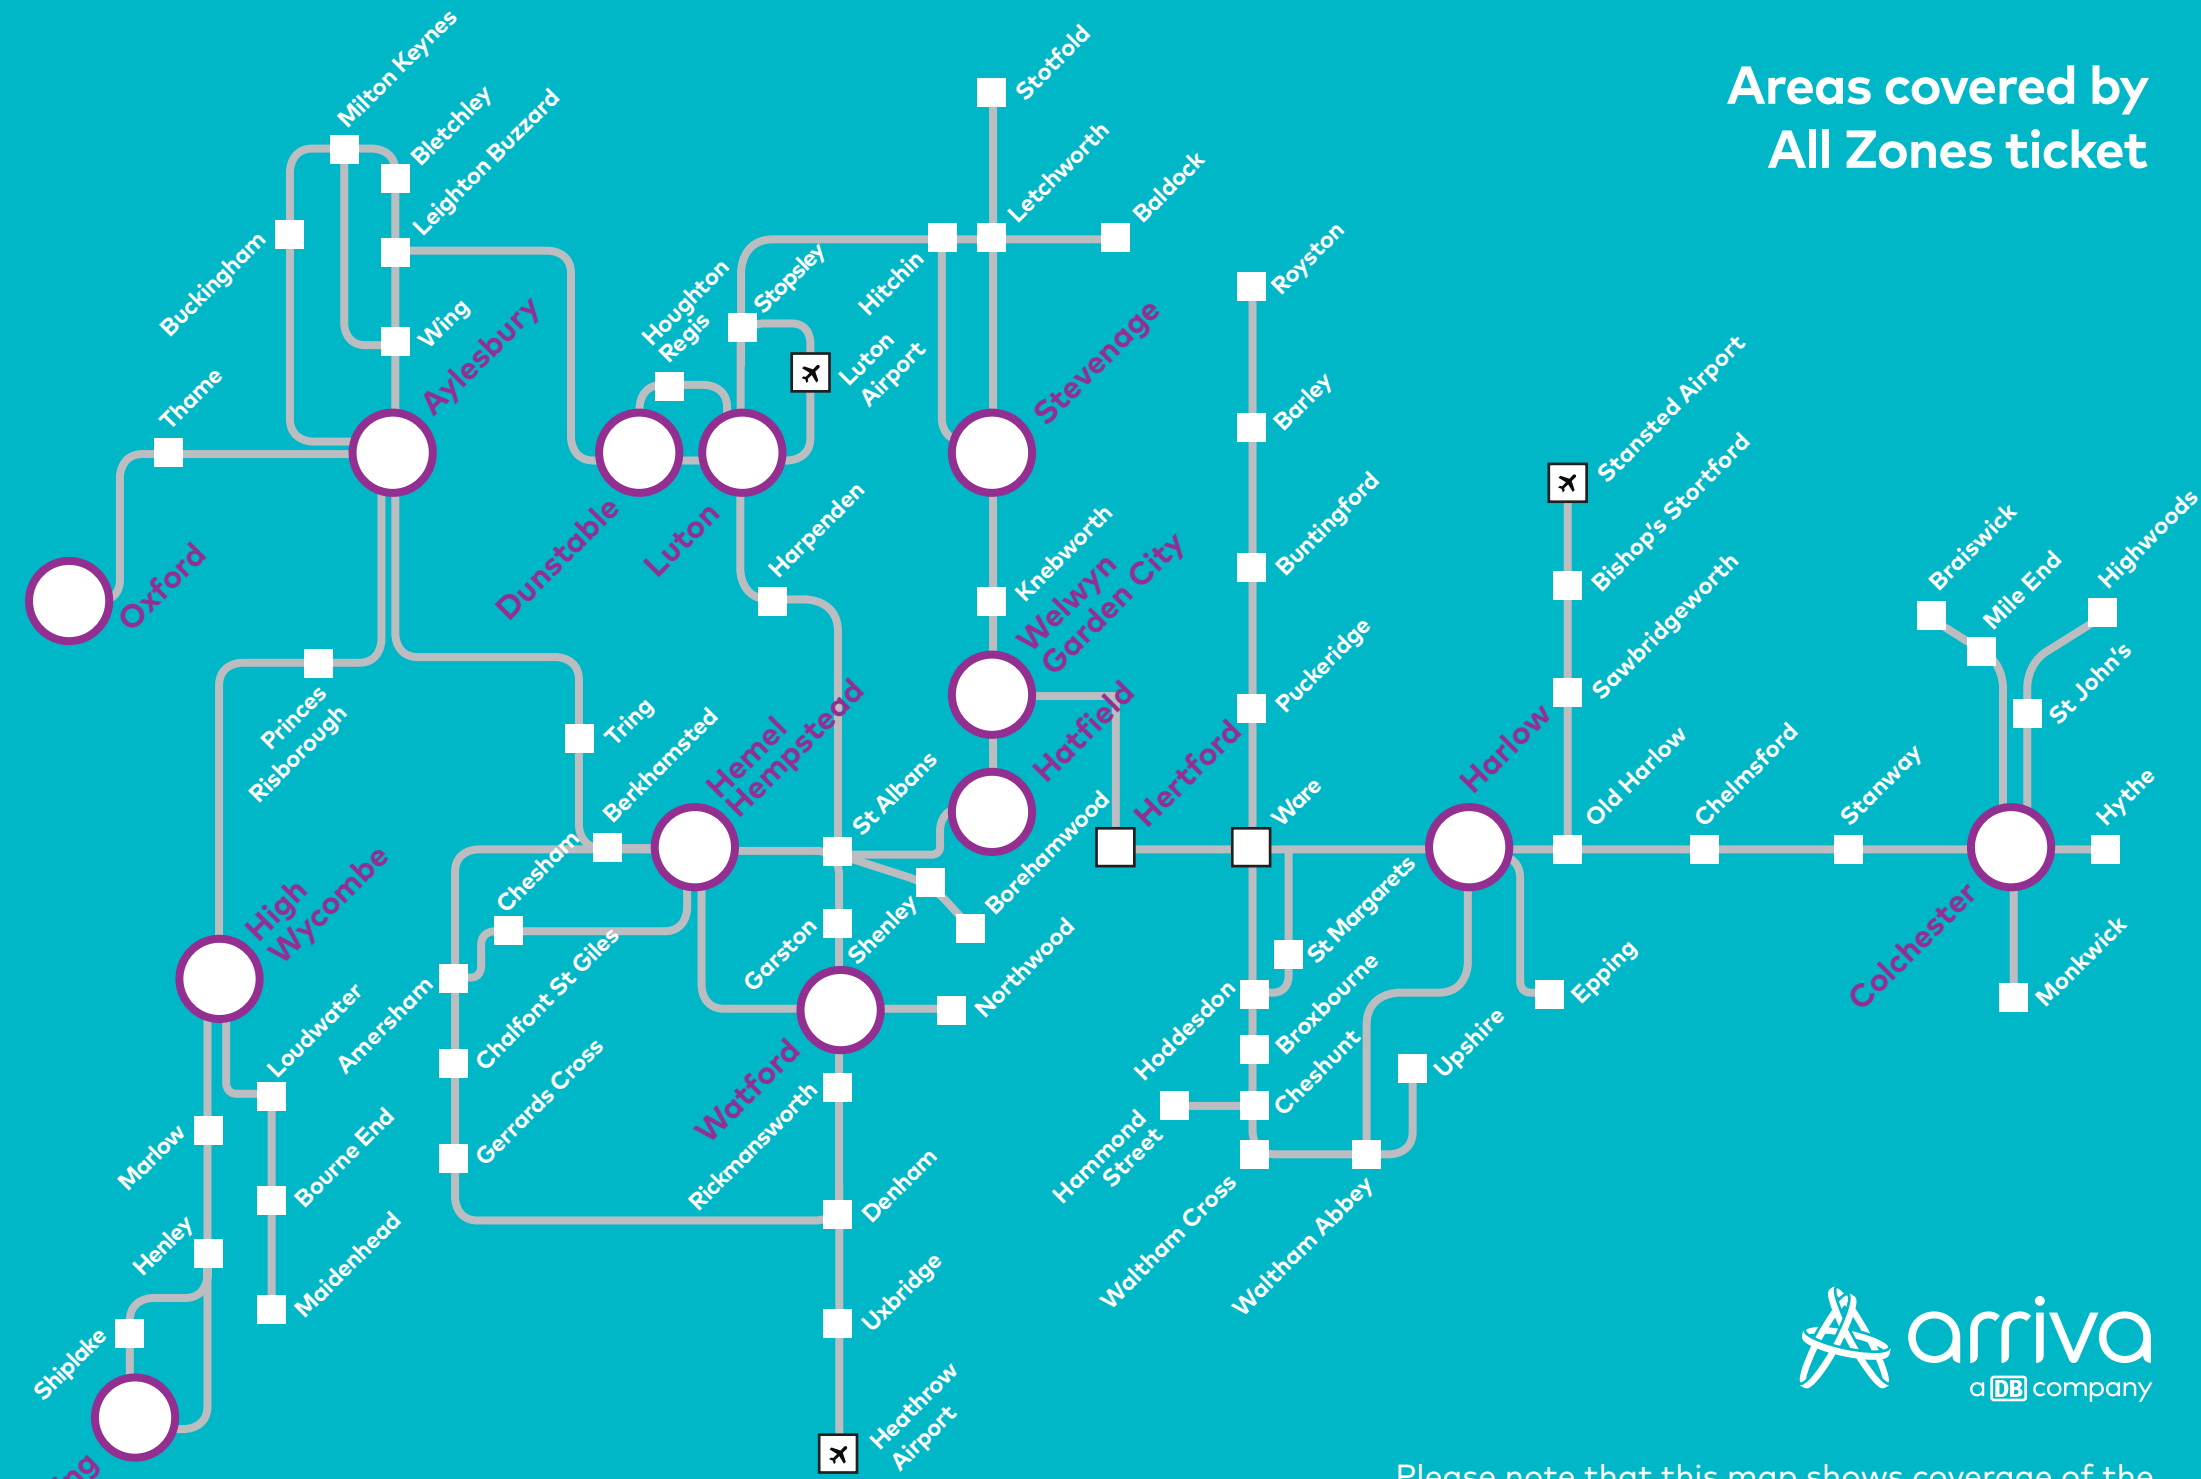

# Areas covered by All Zones ticket

All Zone ticket to Heathrow on Service 724 is only available as Weekly, 4-Weekly or Annual ticket

Please note that this map shows coverage of the All Zones/Explorer tickets, not specific zones or boundaries.