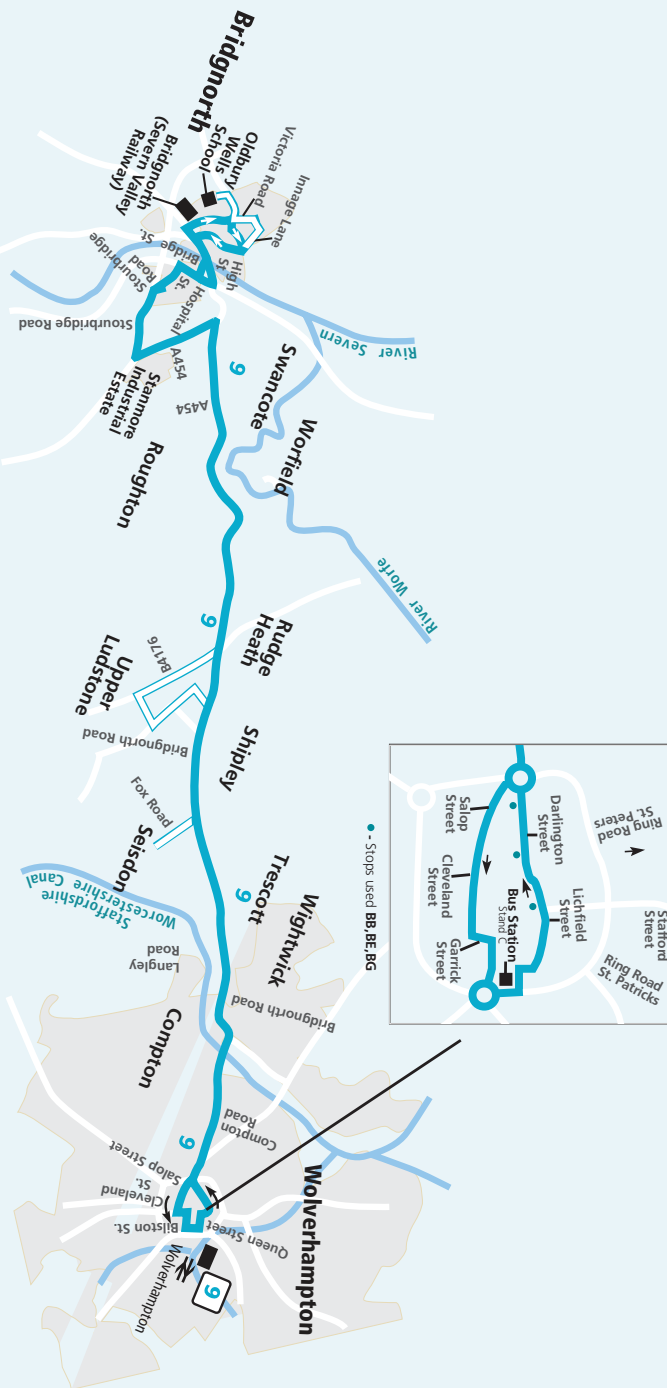

Bus times

From 21 July 2018

9 Bridgnorth to Wolverhampton

9 - Bridgnorth / Shipley / Compton /
Wolverhampton

Download our Arriva Bus and m-ticket app

Track your bus, plan a trip, search for the latest timetables and much more on the **Arriva Bus app**.

Get tickets delivered straight to your phone with the **m-ticket app**.

Both apps are available from **Google Play** and the **App Store**.