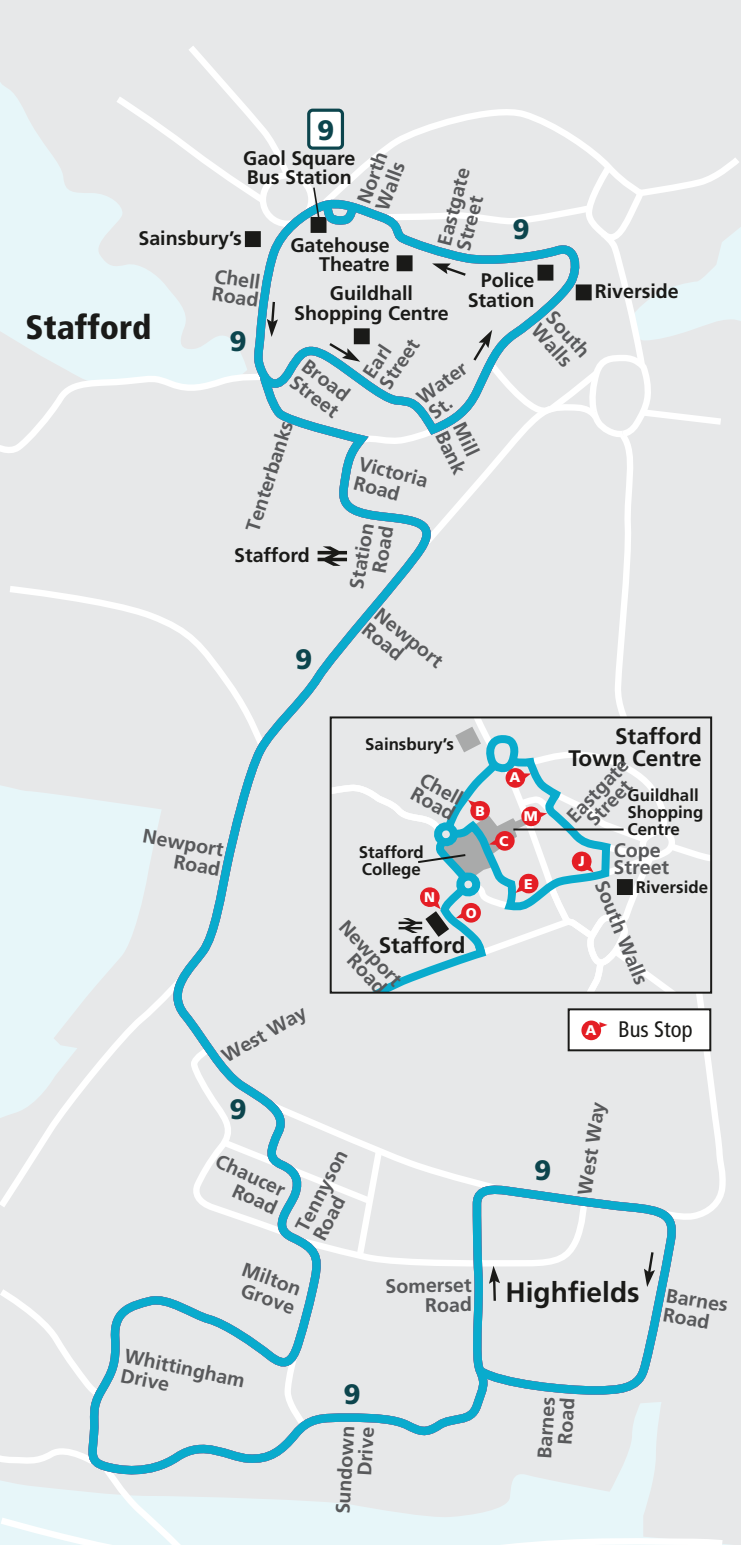

Bus times

From 1 April 2018

9 Stafford to Highfields

9 - Stafford / Highfields

Download our Arriva Bus and m-ticket app:

Track your bus, plan a trip, search for the latest timetables and much more on the [Arriva Bus app](#).

Get tickets delivered straight to your phone with the [m-ticket app](#).

Both apps are available from **Google Play** and the **App Store**.