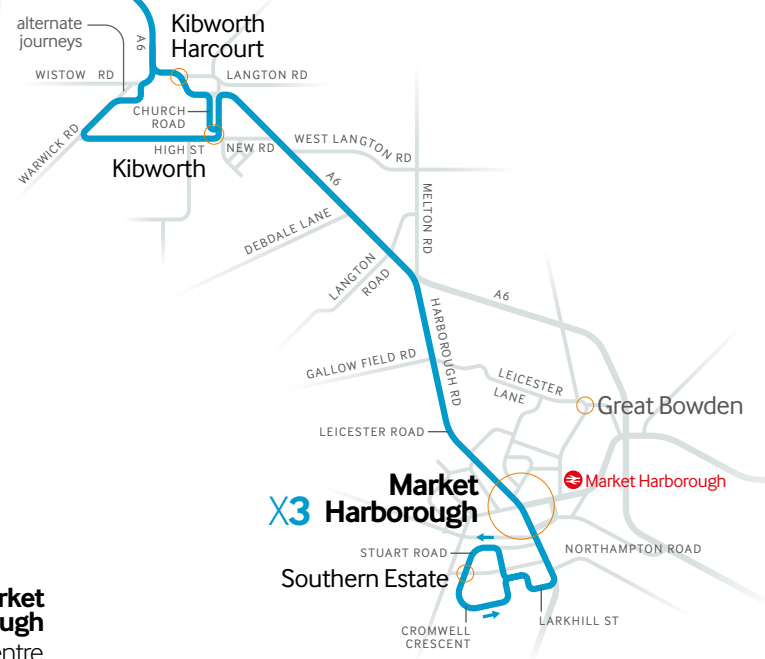

# X3 Leicester

between Leicester and Oadby buses only stop at

- S** Leicester St Margaret's bus station
- CM** **CA** Charles Street
- EJ** **EB** Charles Street Kwik Fit
- EH** **ED** Leicester rail station
- London Road** Evington Road
- London Road** Clarendon Park Road
- London Road** Stoughton Road
- London Road** Glebe Road
- Oadby** Epic Accessories (towards Leicester only)
- Oadby** Waitrose

towards Leicester  
towards Market Harborough

# Leicester city centre

- bus stops
- towards Market Harborough
- towards bus station

# Market Harborough town centre

- bus stops
- towards Market Hall or Southern Estate
- towards Leicester