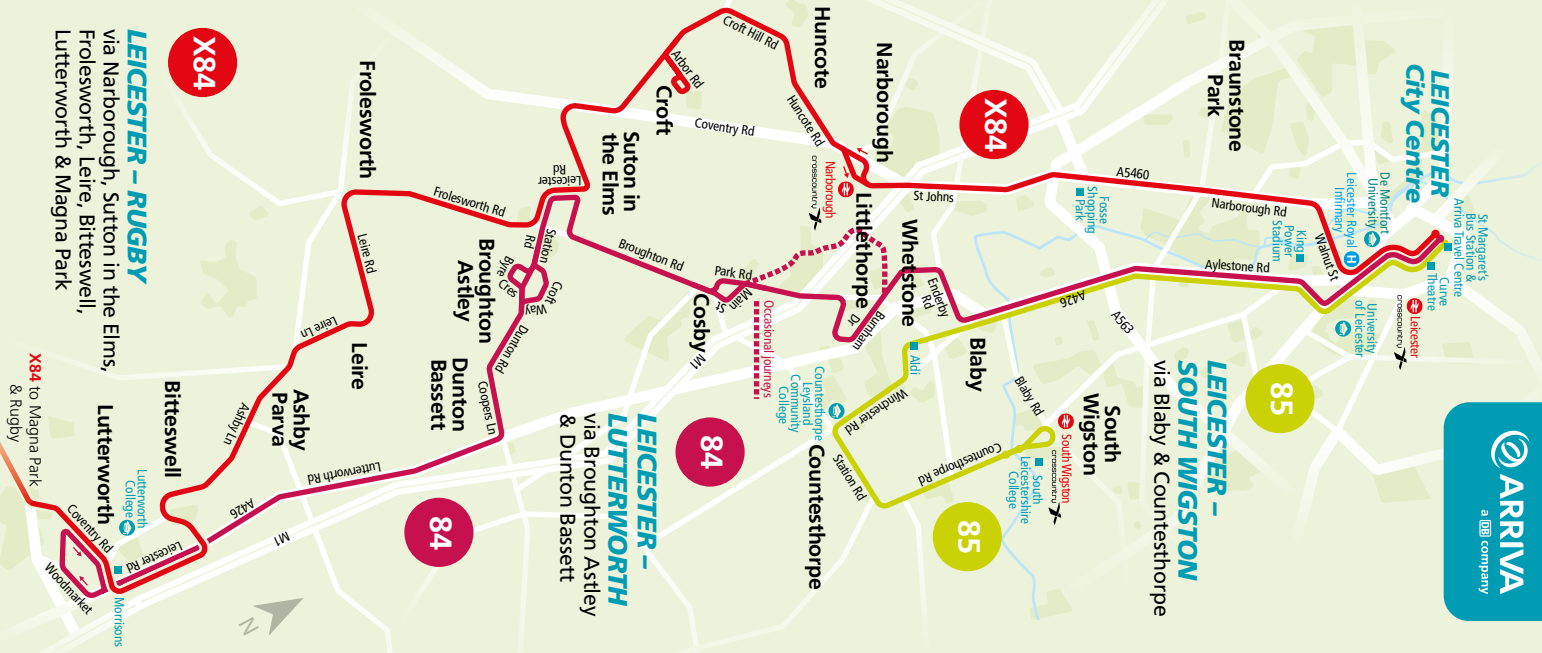

LEICESTER
City Centre

LEICESTER – SOUTH WIGSTON
via Blaby & Countesthorpe

LEICESTER – LUTTERWORTH
via Broughton Astley & Dunton Bassett

LEICESTER – RUGBY

via Narborough, Sutton in the Elms, Frolesworth, Leire, Bitteswell, Lutterworth & Magna Park