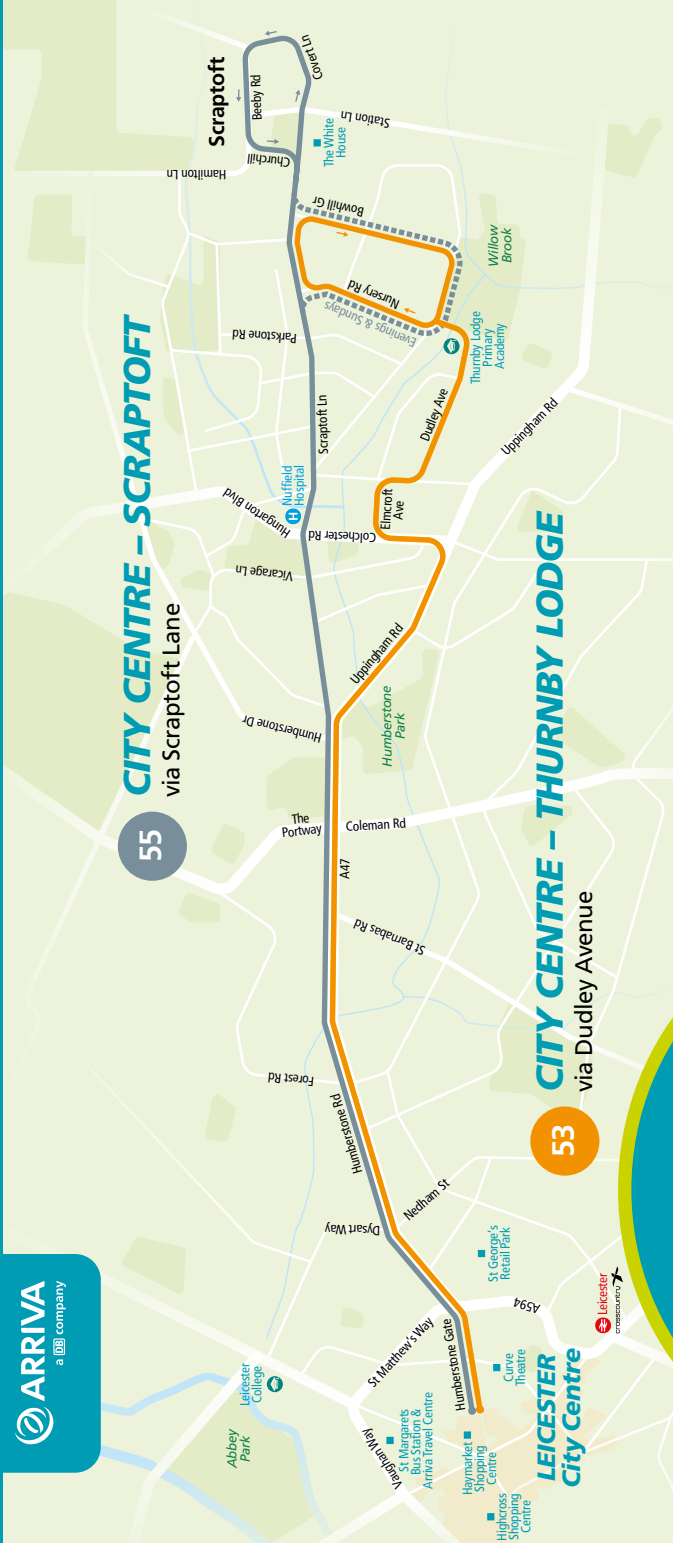

CITY CENTRE – SCRAPTOFT

via Scraftoft Lane

55

CITY CENTRE – THURNBY LODGE

via Dudley Avenue

53

UP TO EVERY
12
MINUTES

FROM LEICESTER TO
THURNBY LODGE

Route Number	58	58A	58	58A	58	58A	58	58A	58	58A	58	58A	58	58A	58	58A	58
Leicester, Humberstone Gate	57	1703	1709	1715	1721	1727	1733	1739	1745	1751	1757	---	1805	1815	---	1825	1835
Hastings Road, Fire Station	04	1714	1720	1726	1732	1738	1744	1750	1756	1802	1808	---	1816	1826	---	1833	1841
Hamilton, Tesco Store	---	1728	---	1740	---	1752	---	1804	---	1816	---	---	1832	---	---	1847	---
Netherhall Road, Shops	13	1733	1729	1745	1741	1757	1753	1809	1805	---	1817	---	1837	1835	---	---	1850
Hamilton, Tesco Store	20	---	1734	---	1746	---	1758	---	1810	---	1822	1819	---	1840	1849	---	1855