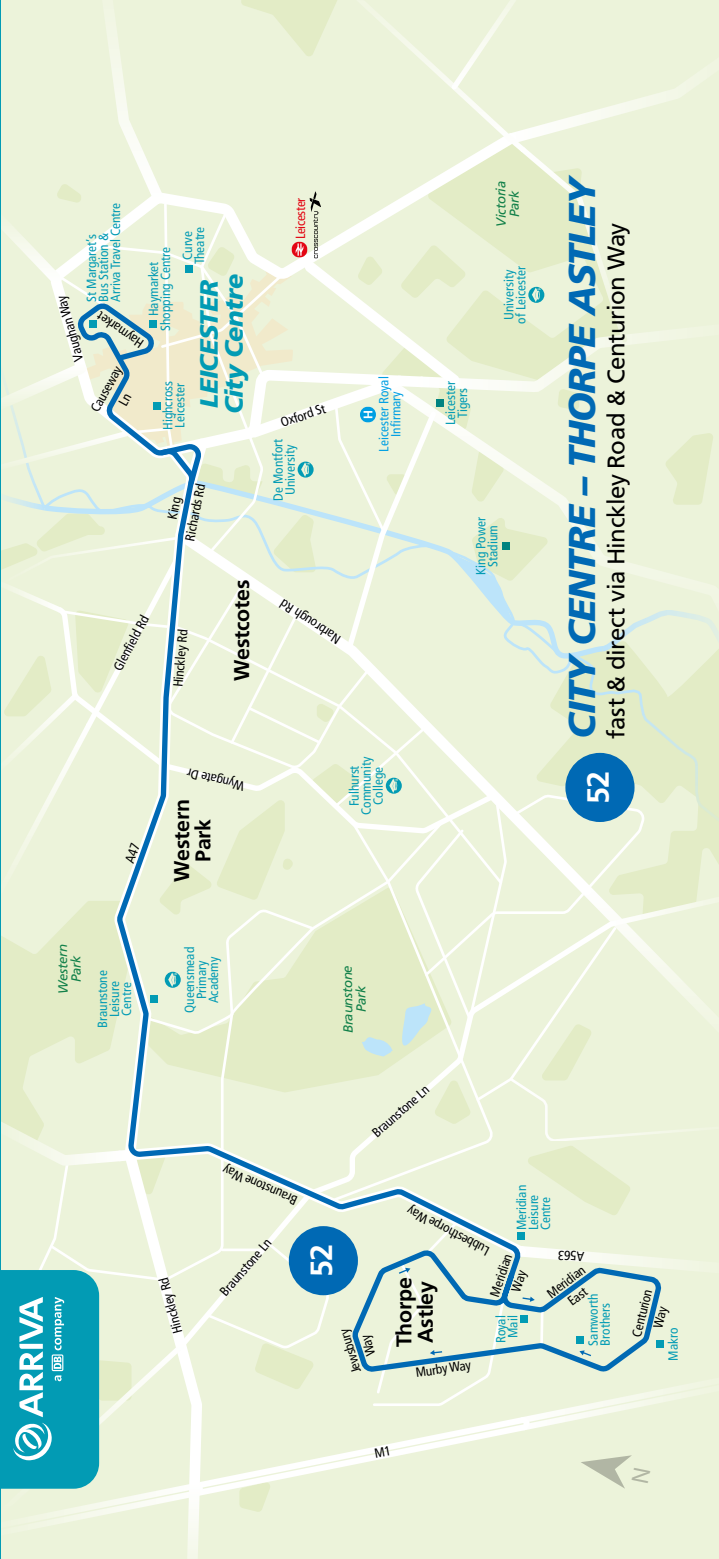

Improved journeys to Meridian and Centurion Way
making it even easier to get to work

52

Bus Times

From 4 November 2017

Route 52

Leicester / Hinckley Road / Meridian Business Park / Thorpe Astley

Fast and direct from Thorpe Astley to the City Centre

Plan your journey

Buy bus tickets

No cash needed

ARRIVA
a DB company

CITY CENTRE – THORPE ASTLEY
fast & direct via Hinckley Road & Centurion Way

52

52

 /arrivamidlandseast

Journey continues to Centurion Way / Legion Way

Saturdays

Route Number	52	52	52	52	52	52	52	52	52	52	52	52	52	52	52
Leicester St Margaret's Bus Stn	0805	0905	1005	1105	1205	1305	1405	1505	1605	1705	1815	1915			
Hinckley Road / Mostyn Street	0818	0918	1018	1118	1218	1318	1418	1518	1618	1718	1828	1928			
Royal Mail	0825	0925	1025	1125	1225	1325	1425	1525	1625	1725	1835	1935			
Thorpe Astley Foxon Way	0837	0937	1037	1137	1237	1337	1437	1537	1637	1737	1847	1947			

Journey Starts from Murby Way

Saturdays

Route Number	52	52	52	52	52	52	52	52	52	52	52	52	52	52	52
Royal Mail	0725	0825	0925	1025	1125	1225	1325	1425	1525	1625	1725	1835			
Thorpe Astley Foxon Way	0737	0837	0937	1037	1137	1237	1337	1437	1537	1637	1737	1847			
Hinckley Road / Mostyn Street	0745	0845	0945	1045	1145	1245	1345	1445	1545	1645	1745	1855			
Leicester St Margaret's Bus Stn	0759	0859	0959	1059	1159	1259	1359	1459	1559	1659	1759	1909			