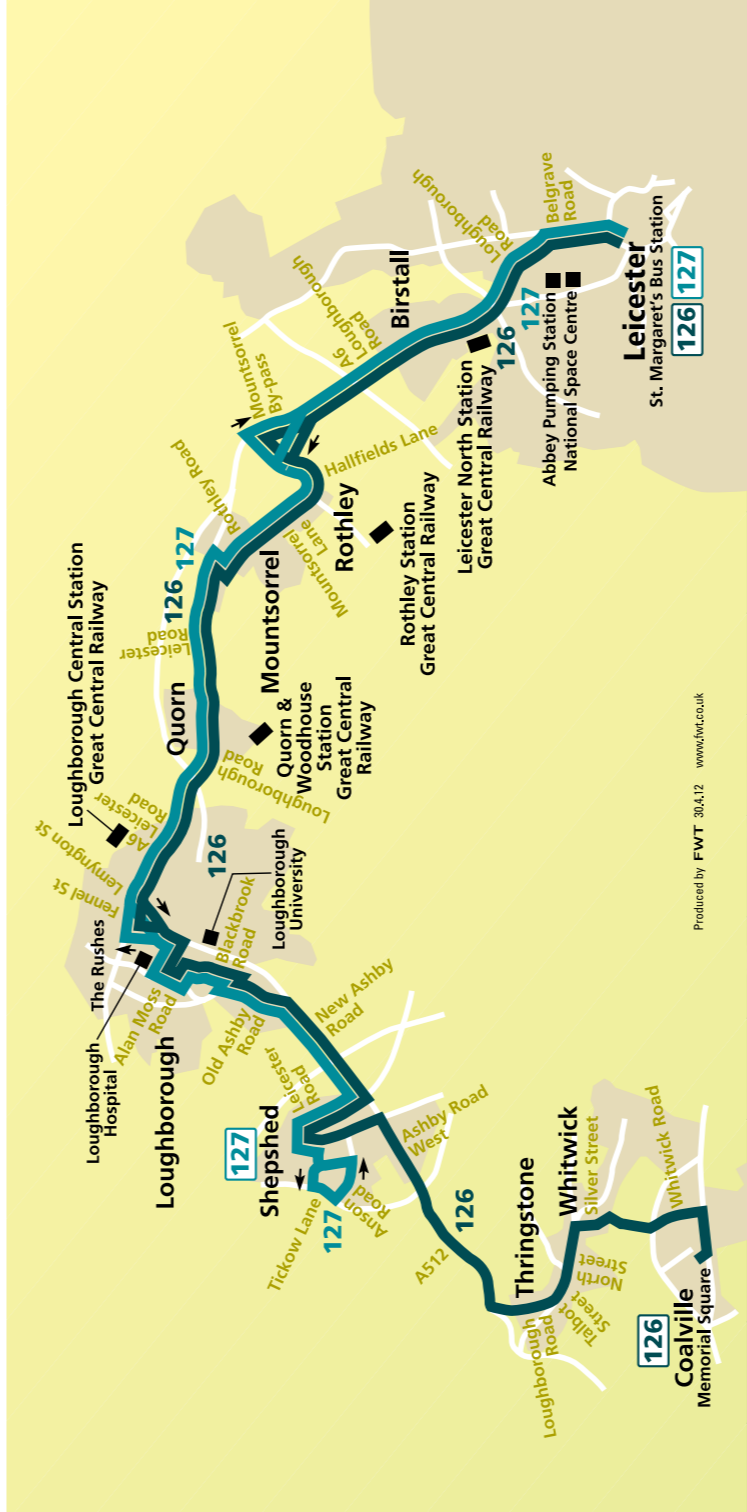

Leicester - Birstall - Rothley - Mountsorrel - Quorn - Loughborough - Shepshed - Coalville
Mondays to Saturdays evenings only

Route Number	126	126	126	126	126	126	126	126	126	126	126	126	126	126	126	126
Leicester, St. Margaret's Bus Stn	1810	1910	2010	2110	1810	1910	2010	2110	1940	2040	2140	2240	1945	2045	2145	2245
Red Hill Circle	1822	1922	2022	2122	1832	1932	2032	2132	2000	2100	2200	2300	2008	2108	2208	2308
Rothley, The Green	1844	1944	2044	2144	1855	1955	2055	2155	2023	2123	2223	2323	2033	2133	2233	2323
Quorn, Quornon Fox	1857	1957	2057	2157	1908	2008	2108	2208	2033	2133	2233	2323	2043	2143	2243	2343
Loughborough, Fennel Street	1915	2015	2115	2215	1927	2027	2127	2227	2052	2152	2252	2344	2105	2205	2305	2305
Loughborough, Pitsford Drive	1935	2035	2135	2235	---	---	---	---	---	---	---	---	---	---	---	---

Produced by FWT 38,412 www.fwt.co.uk

/arrivamidlandseast
@arrivamidlandse
arrivabus.co.uk

a DB company
Go paperless, visit arrivabus.co.uk

Calling at Red Hill Circle for the Great Central Railway

126 | 127

Bus Times

From 4 November 2017

Route 126
Leicester / Birstall / Rothley / Mountsorrel / Quorn / Loughborough / Shepshed / Coalville - evenings only

Route 127
Leicester / Birstall / Rothley / Mountsorrel / Quorn / Loughborough / Shepshed

a DB company