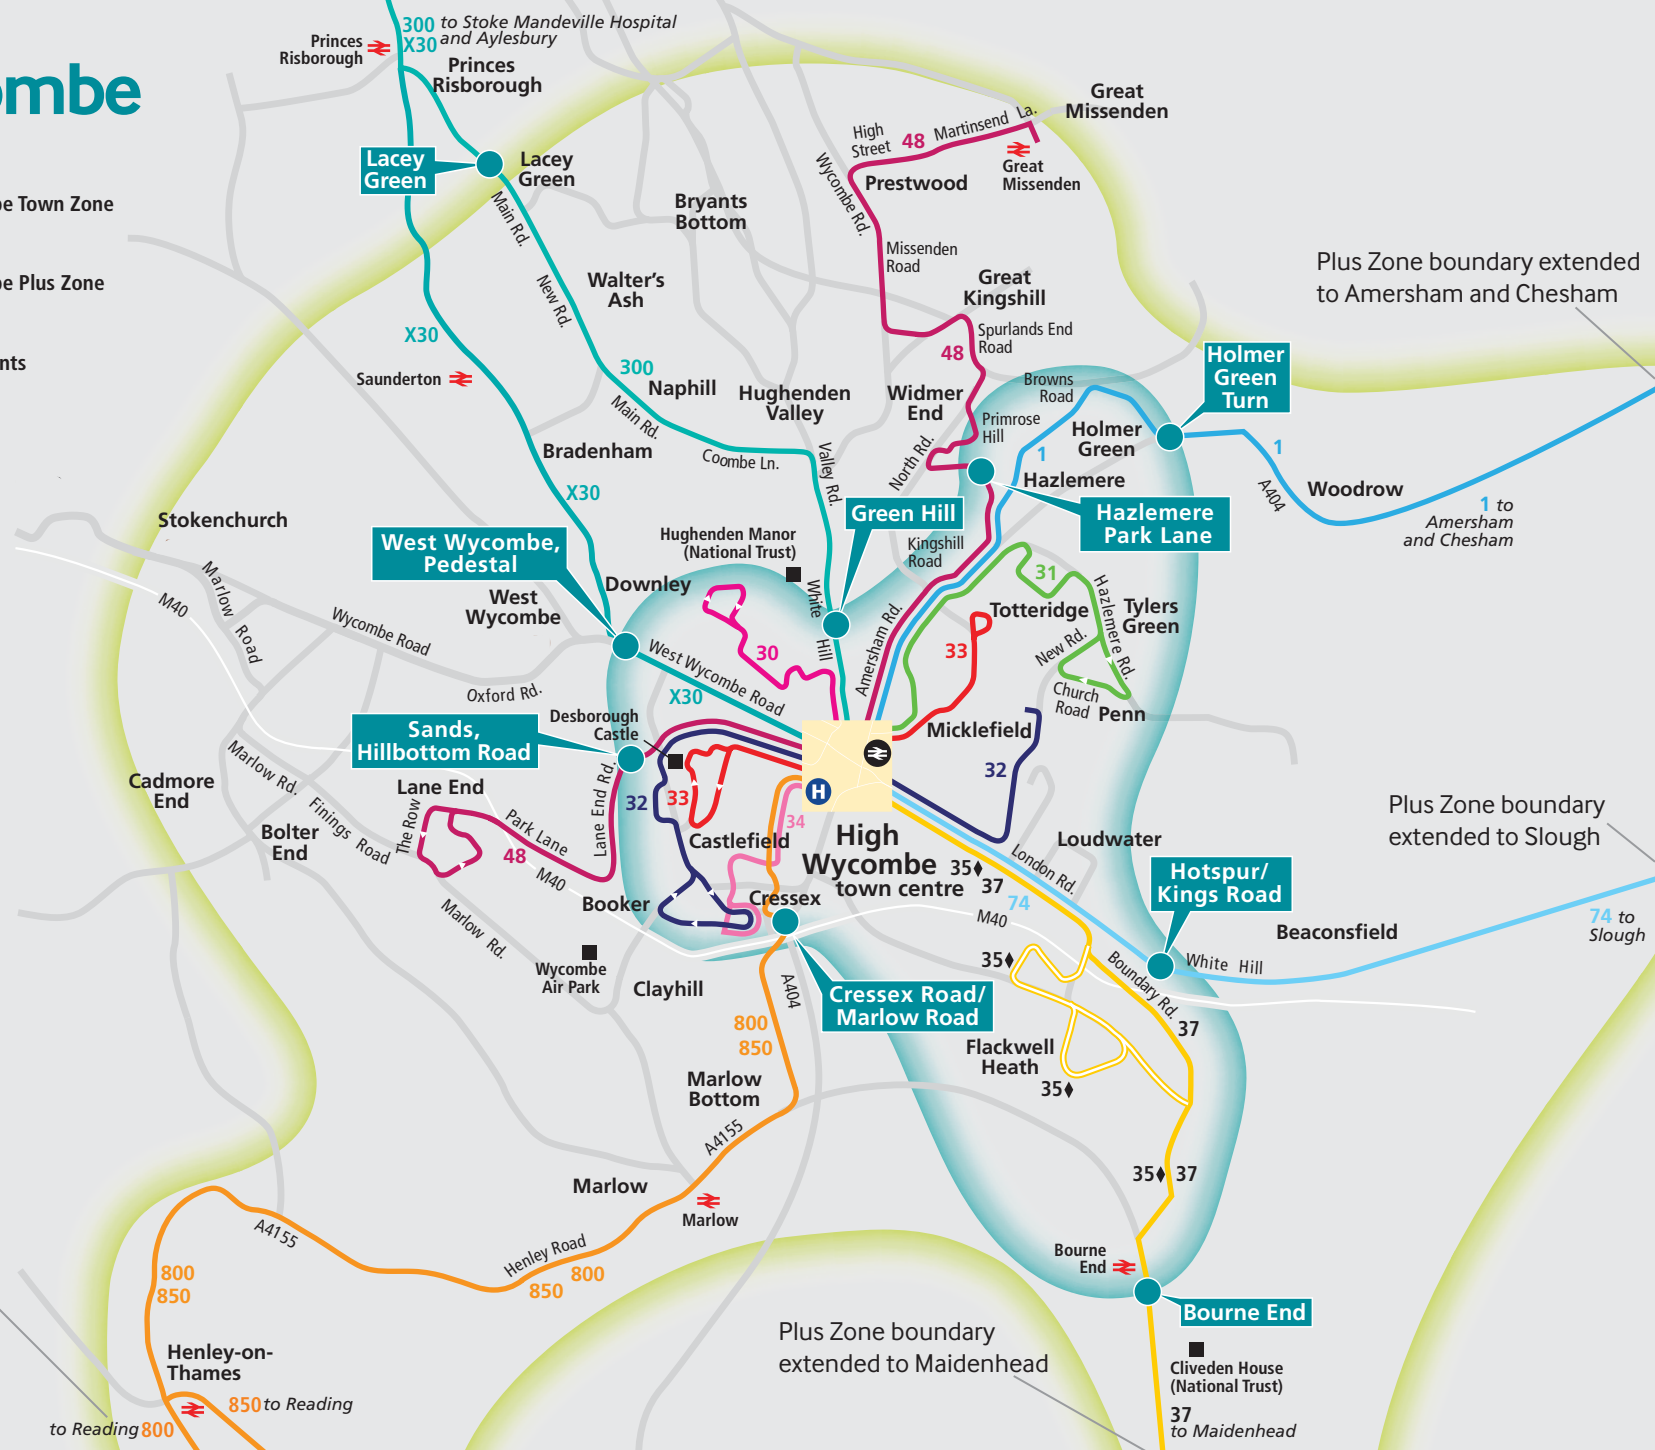

High Wycombe

 High Wycombe Town Zone

 High Wycombe Plus Zone

 Boundary Points

Plus Zone boundary extended to Amersham and Chesham

Plus Zone boundary extended to Slough

Plus Zone boundary extended to Reading

Plus Zone boundary extended to Maidenhead