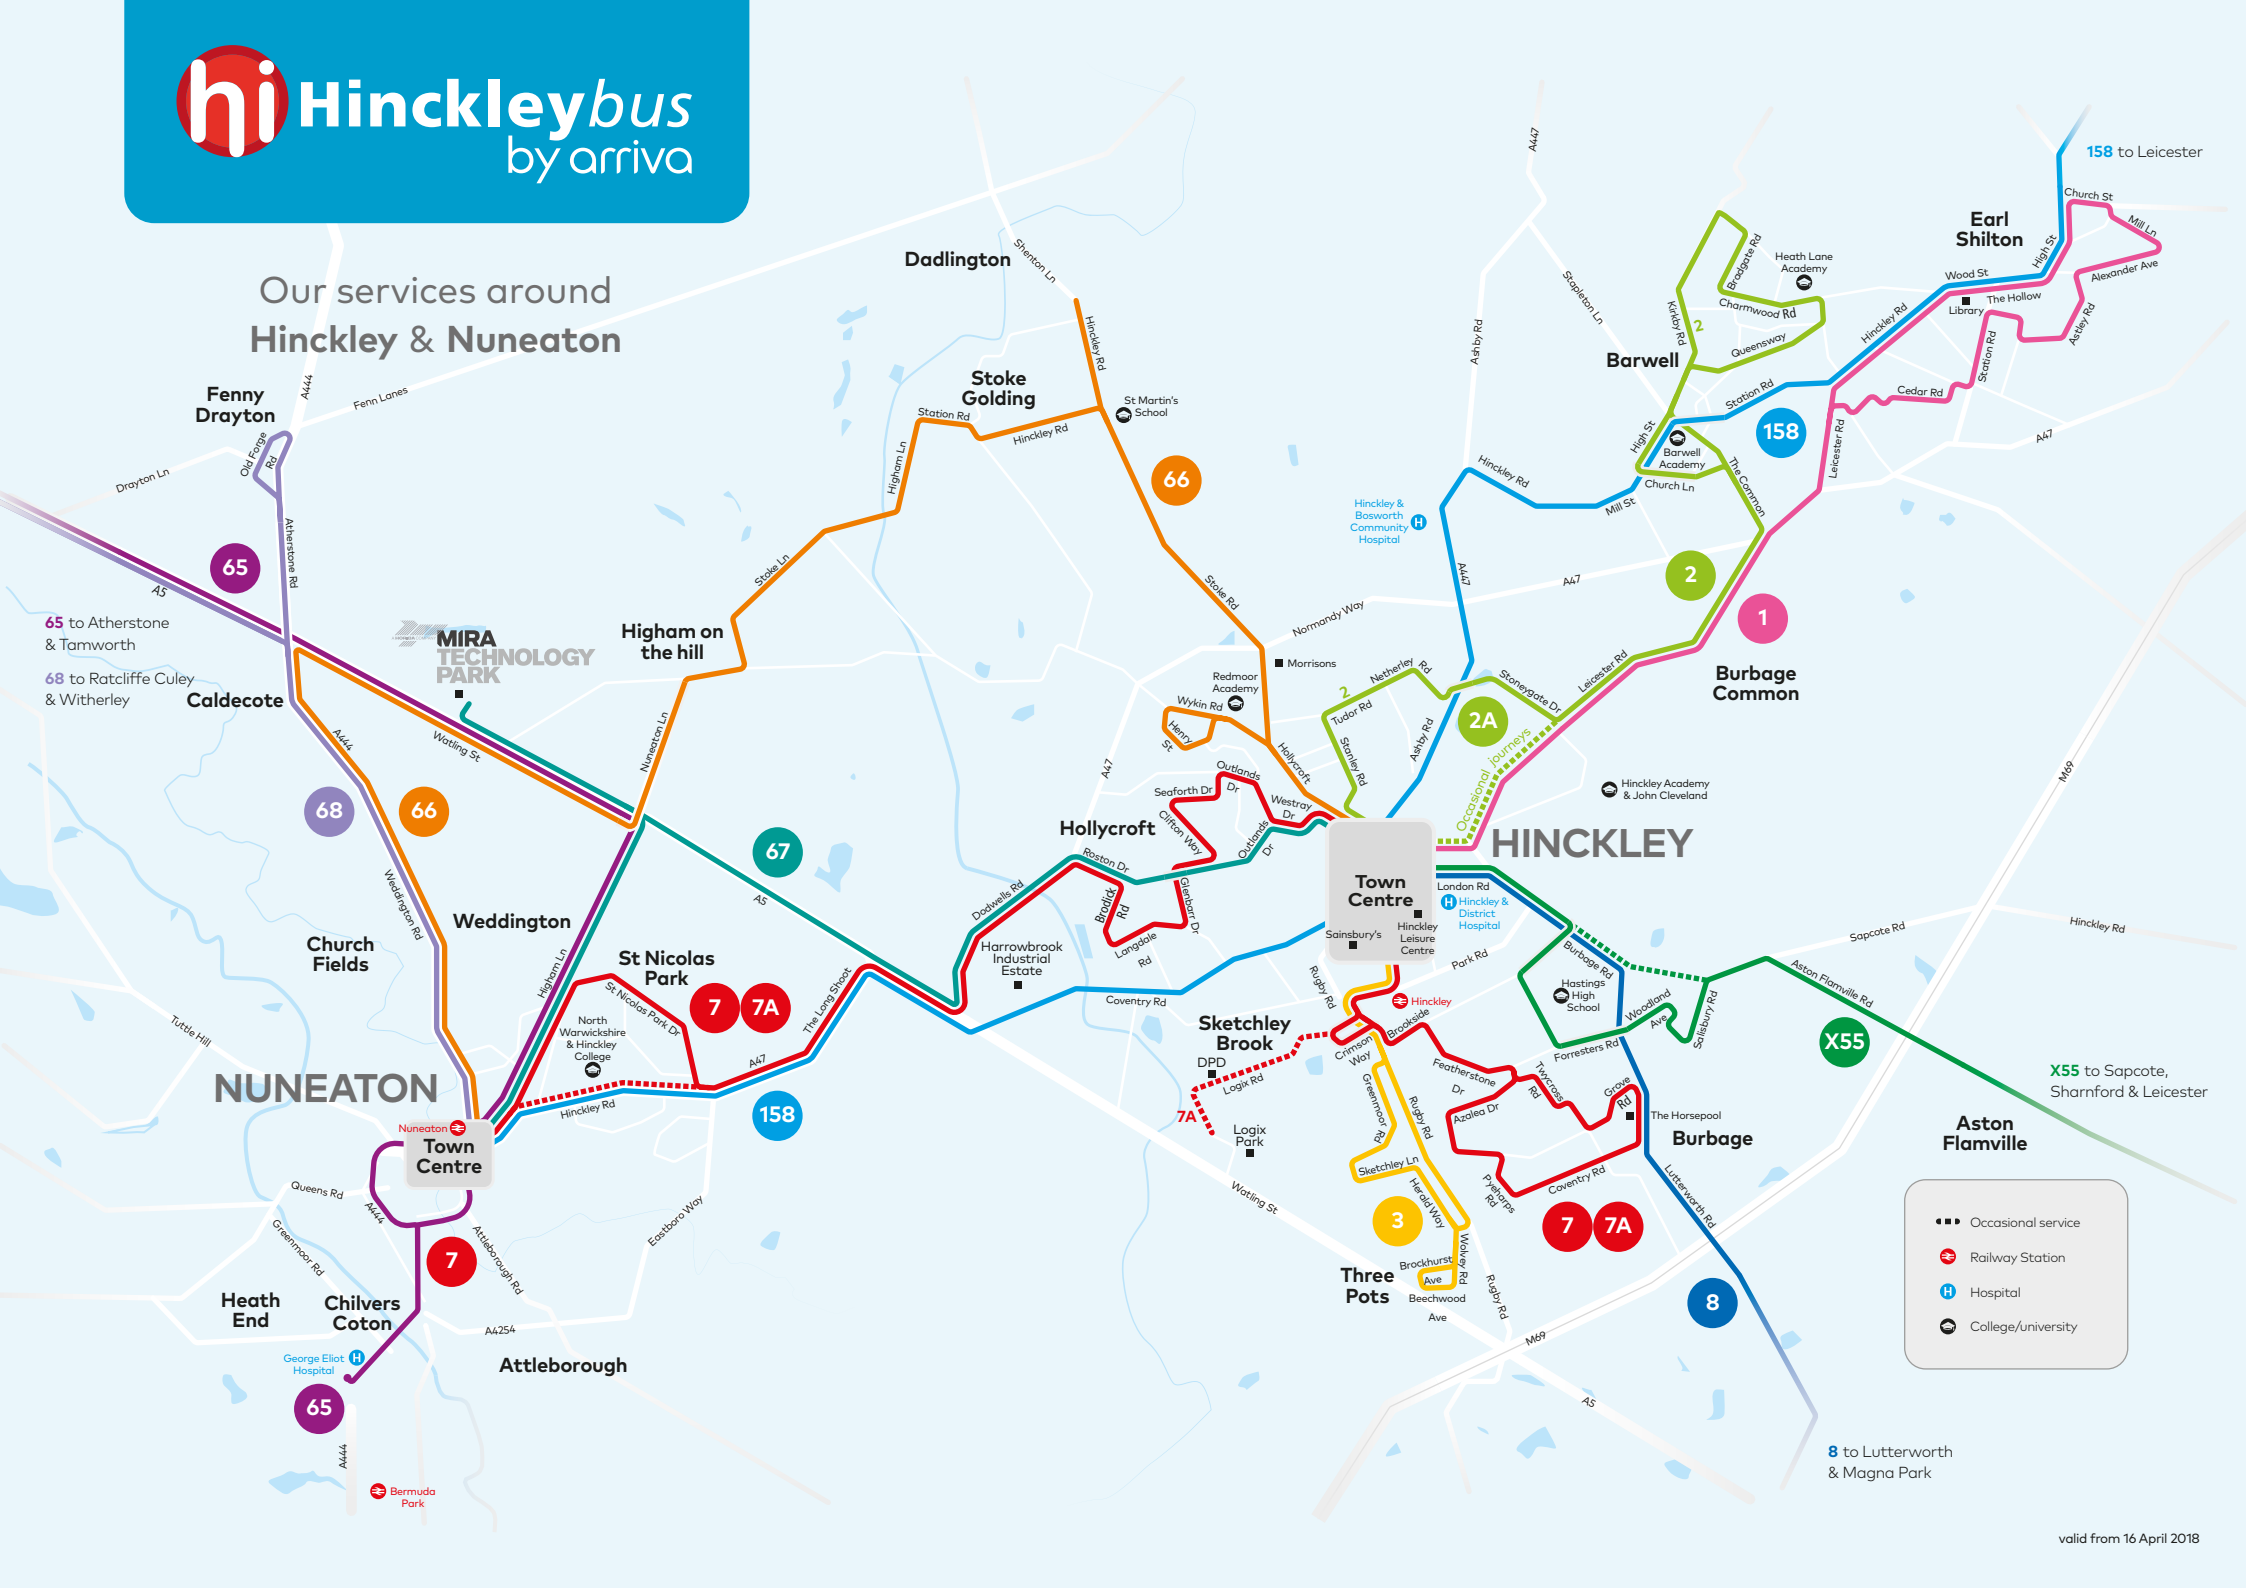

## Our services around Hinckley & Nuneaton

65 to Atherstone & Tamworth  
68 to Ratcliffe Culey & Witherley

- Occasional service
- 🚉 Railway Station
- H Hospital
- 🎓 College/university

8 to Lutterworth & Magna Park