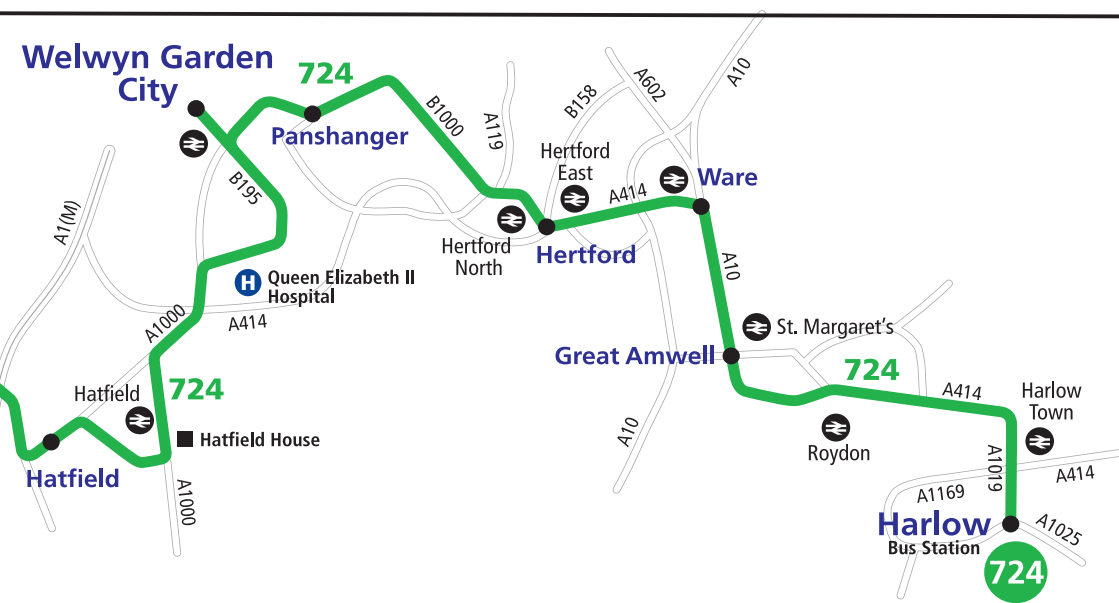

724 STOPPING ARRANGEMENTS
Service is limited stop and will call at the following stops

- **Harlow Bus Station**
- Harlow, Fifth Avenue [for Harlow Town Station]
- Great Amwell, Pepper Hill roundabout
- Great Amwell, Van Hages Garden Centre
- Great Amwell, College
- Great Amwell, Ware Road A10 flyover
- **Great Amwell Bus Station**
- Great Amwell, Hertford County Hospital
- **Hertford North Station**
- Hertford, Sele Farm Estate, Sele School
- Hertford, Panshanger, Hems Lane, Golf Club
- Hertford, Panshanger, Hems Way, Windhill
- Hertford, Panshanger, Mer Road near Mundells for Shire Park
- Hertford, Panshanger, Garden City, Bridge Road East $
- **Welwyn Garden City Bus Station**
- Welwyn Garden City, Bridge Road East $
- Welwyn Garden City, Heronswood Road, Salisbury Road
- Welwyn Garden City, Great Ganett Roundabout
- **Welwyn Garden City, Queen Elizabeth II Hospital**
- Welwyn Garden City, Howlands Chequers
- **Hatfield Station Interchange**
- Hatfield, Old Centre (Gracemead House W/B, Market Place E/B)
- **Hatfield Galleria for UH Hatfield main campus**
- Hatfield, Ellenbrook Lane for de Havilland Campus
- Hatfield, Park Estate, Acrewood Way
- Hatfield, Howlands, Colney Heath Lane
- Hatfield, Mile (Morrisons store W/B, Post Office E/B)

- **St Albans City Station Interchange**
- St Albans, St. Peters Street
- St Albans, Town Hall
- St Albans Abbey
- **St Albans Abbey Station** (Station W/B, Westminster Lodge E/B)
- St Albans, King Harry Lane
- Chiswell Green, Three Hammers
- Bricket Wood, North Orbital Road, Black Boy
- Garston Crematorium
- **Garston Bus Garage** (Garston Parade W/B, TGI Friday E/B)
- North Watford, St Albans Road Library
- North Watford, Regent Street
- **Watford Junction Station Interchange**
- **Watford Centre** (Town Hall W/B, Clarendon Road E/B)
- Croxley Green, Two Bridges
- **Croxley Station**
- **Rickmansworth Station**
- Rickmansworth, Money Hill Parade
- Mill End, Long Lane
- Maple Cross, The Cross
- Denham, Studios Estate
- **Denham Station**
- Denham, A40 Southlands Road
- **Uxbridge Station** (Belmont Road W/B, York Road E/B)
- Uxbridge, Hillingdon Road, The Greenway for Brunel University
- Harlington Road, Pield Heath Road for Hillingdon Hospital
- **Heathrow Airport Central Bus Station**
- **CODES**
- W/B - Westbound
- E/B - Eastbound
- $ - On journeys towards WGC Bus Station. This stop is alighting point only