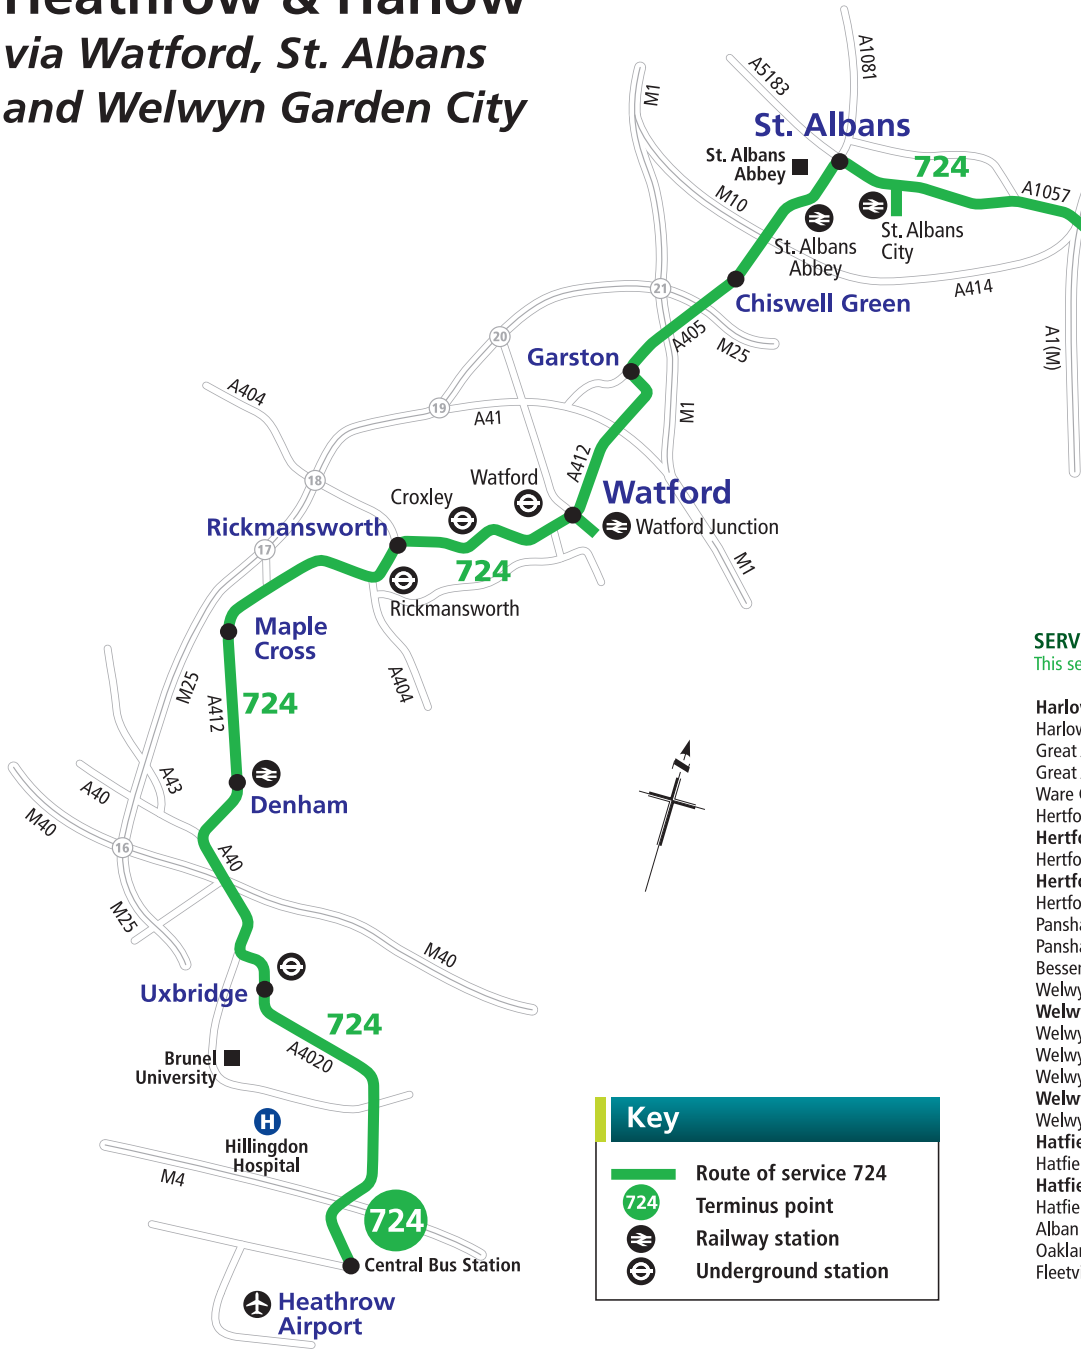

* - Special arrangements apply over the Christmas and New Year period and at Easter.

Please watch for announcements.

greenline 724

Heathrow & Harlow via Watford, St. Albans and Welwyn Garden City

Key	
	Route of service 724
	Terminus point
	Railway station
	Underground station