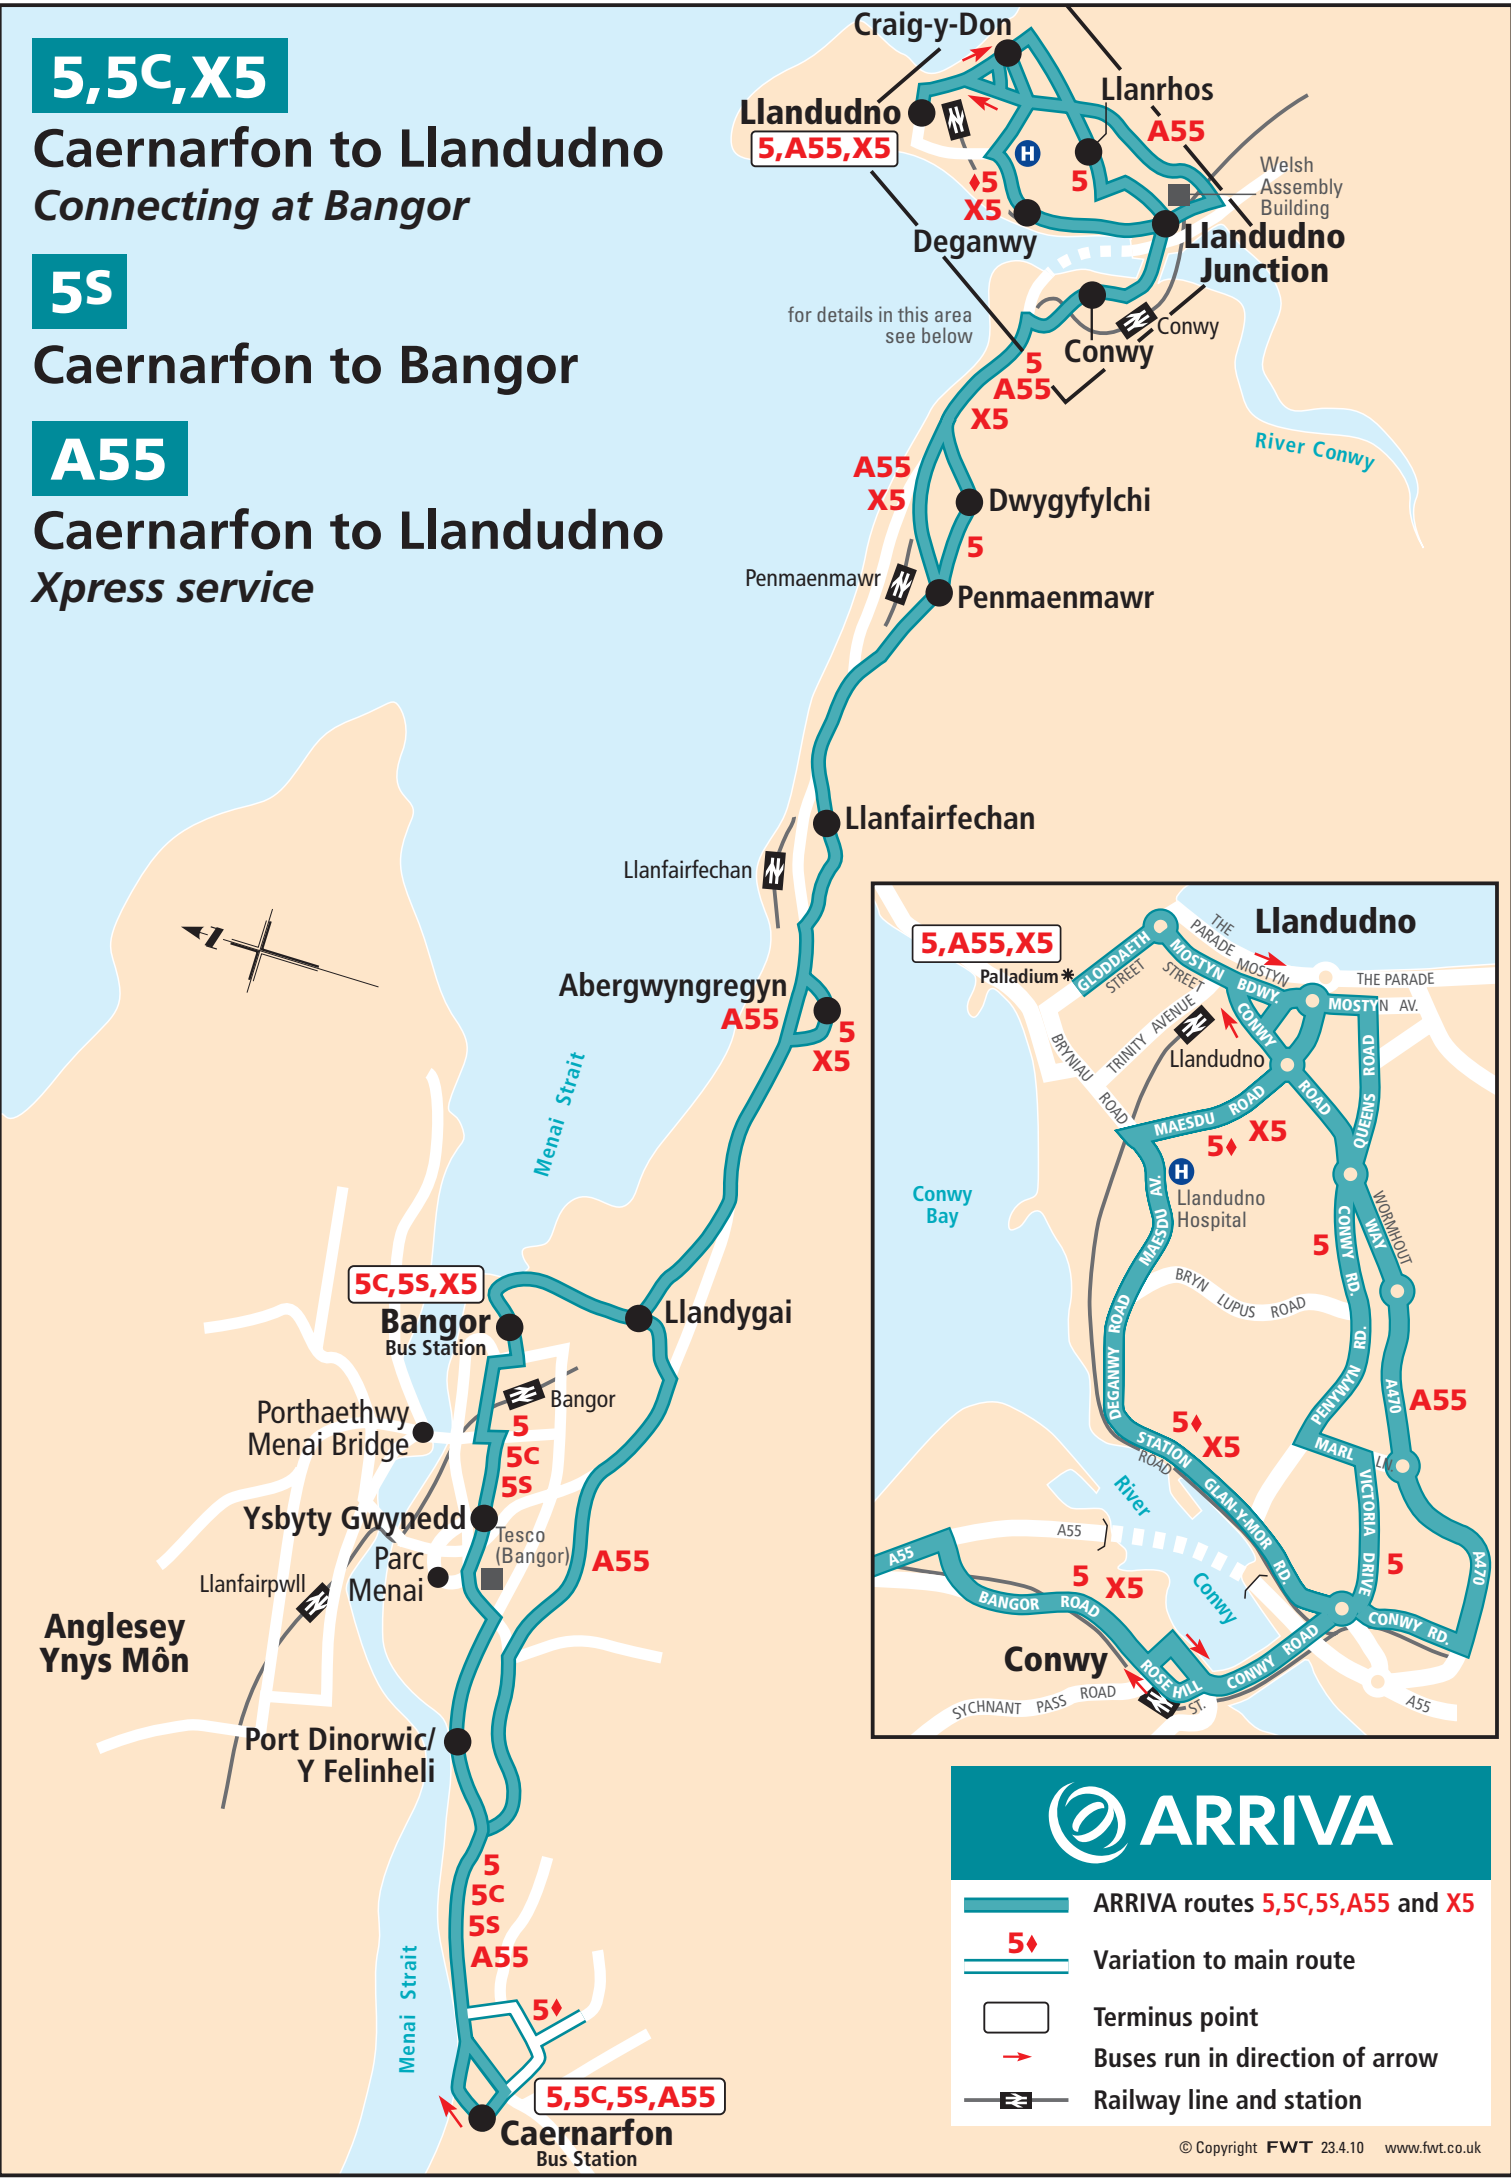

# 5,5C,X5

Caernarfon to Llandudno  
Connecting at Bangor

# 5S

Caernarfon to Bangor

# A55

Caernarfon to Llandudno  
Xpress service

**ARRIVA**

- ARRIVA routes 5,5C,5S,A55 and X5
- 5 Variation to main route
- Terminus point
- Buses run in direction of arrow
- Railway line and station