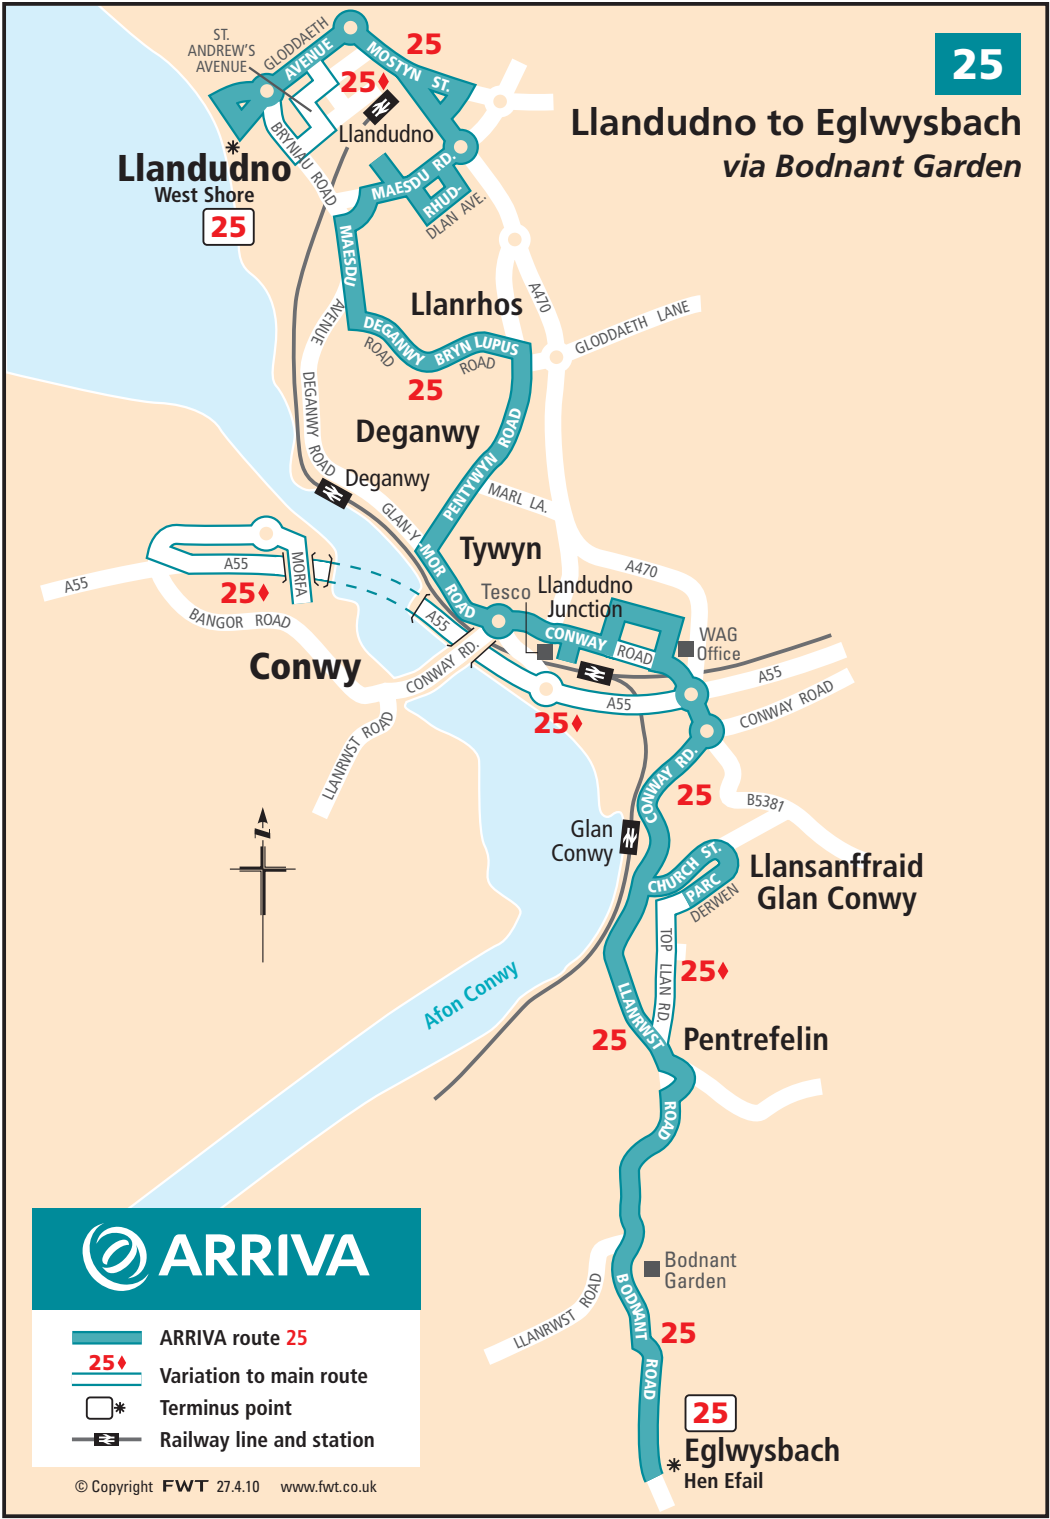

# Llandudno to Eglwysbach via Bodnant Garden

- ARRIVA route 25
- Variation to main route
- Terminus point
- Railway line and station