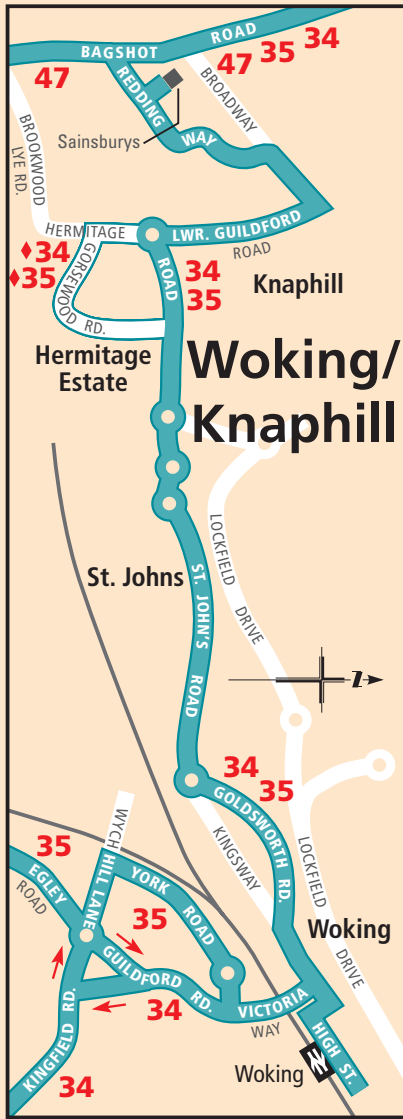

# 34,35

## Guildford to Camberley

# 47

## West End to Brookwood

**ARRIVA routes 34,35,47**

- 35** ♦ Variation to main route
- Terminus point
- Buses run in direction of arrow
- Railway line and station

For further details in this area see above left