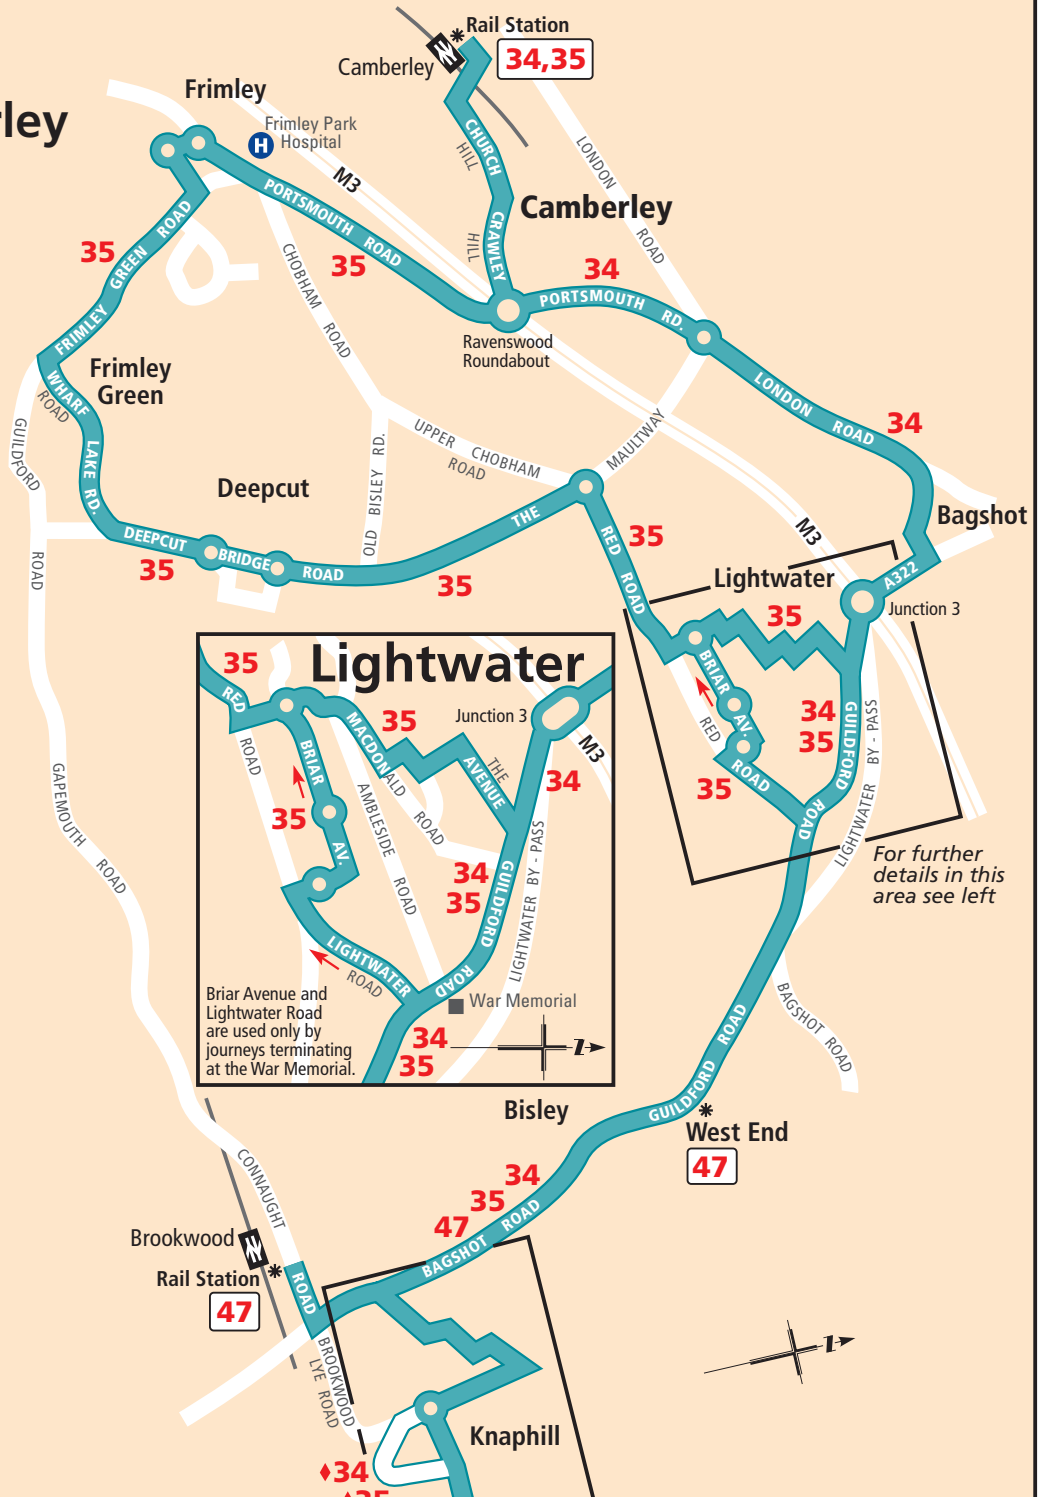

## Guildford to Camberley

## West End to Brookwood

**ARRIVA routes 34,35,47**

- 35** ♦ Variation to main route
- Terminus point
- Buses run in direction of arrow
- Railway line and station

For further details in this area see above left