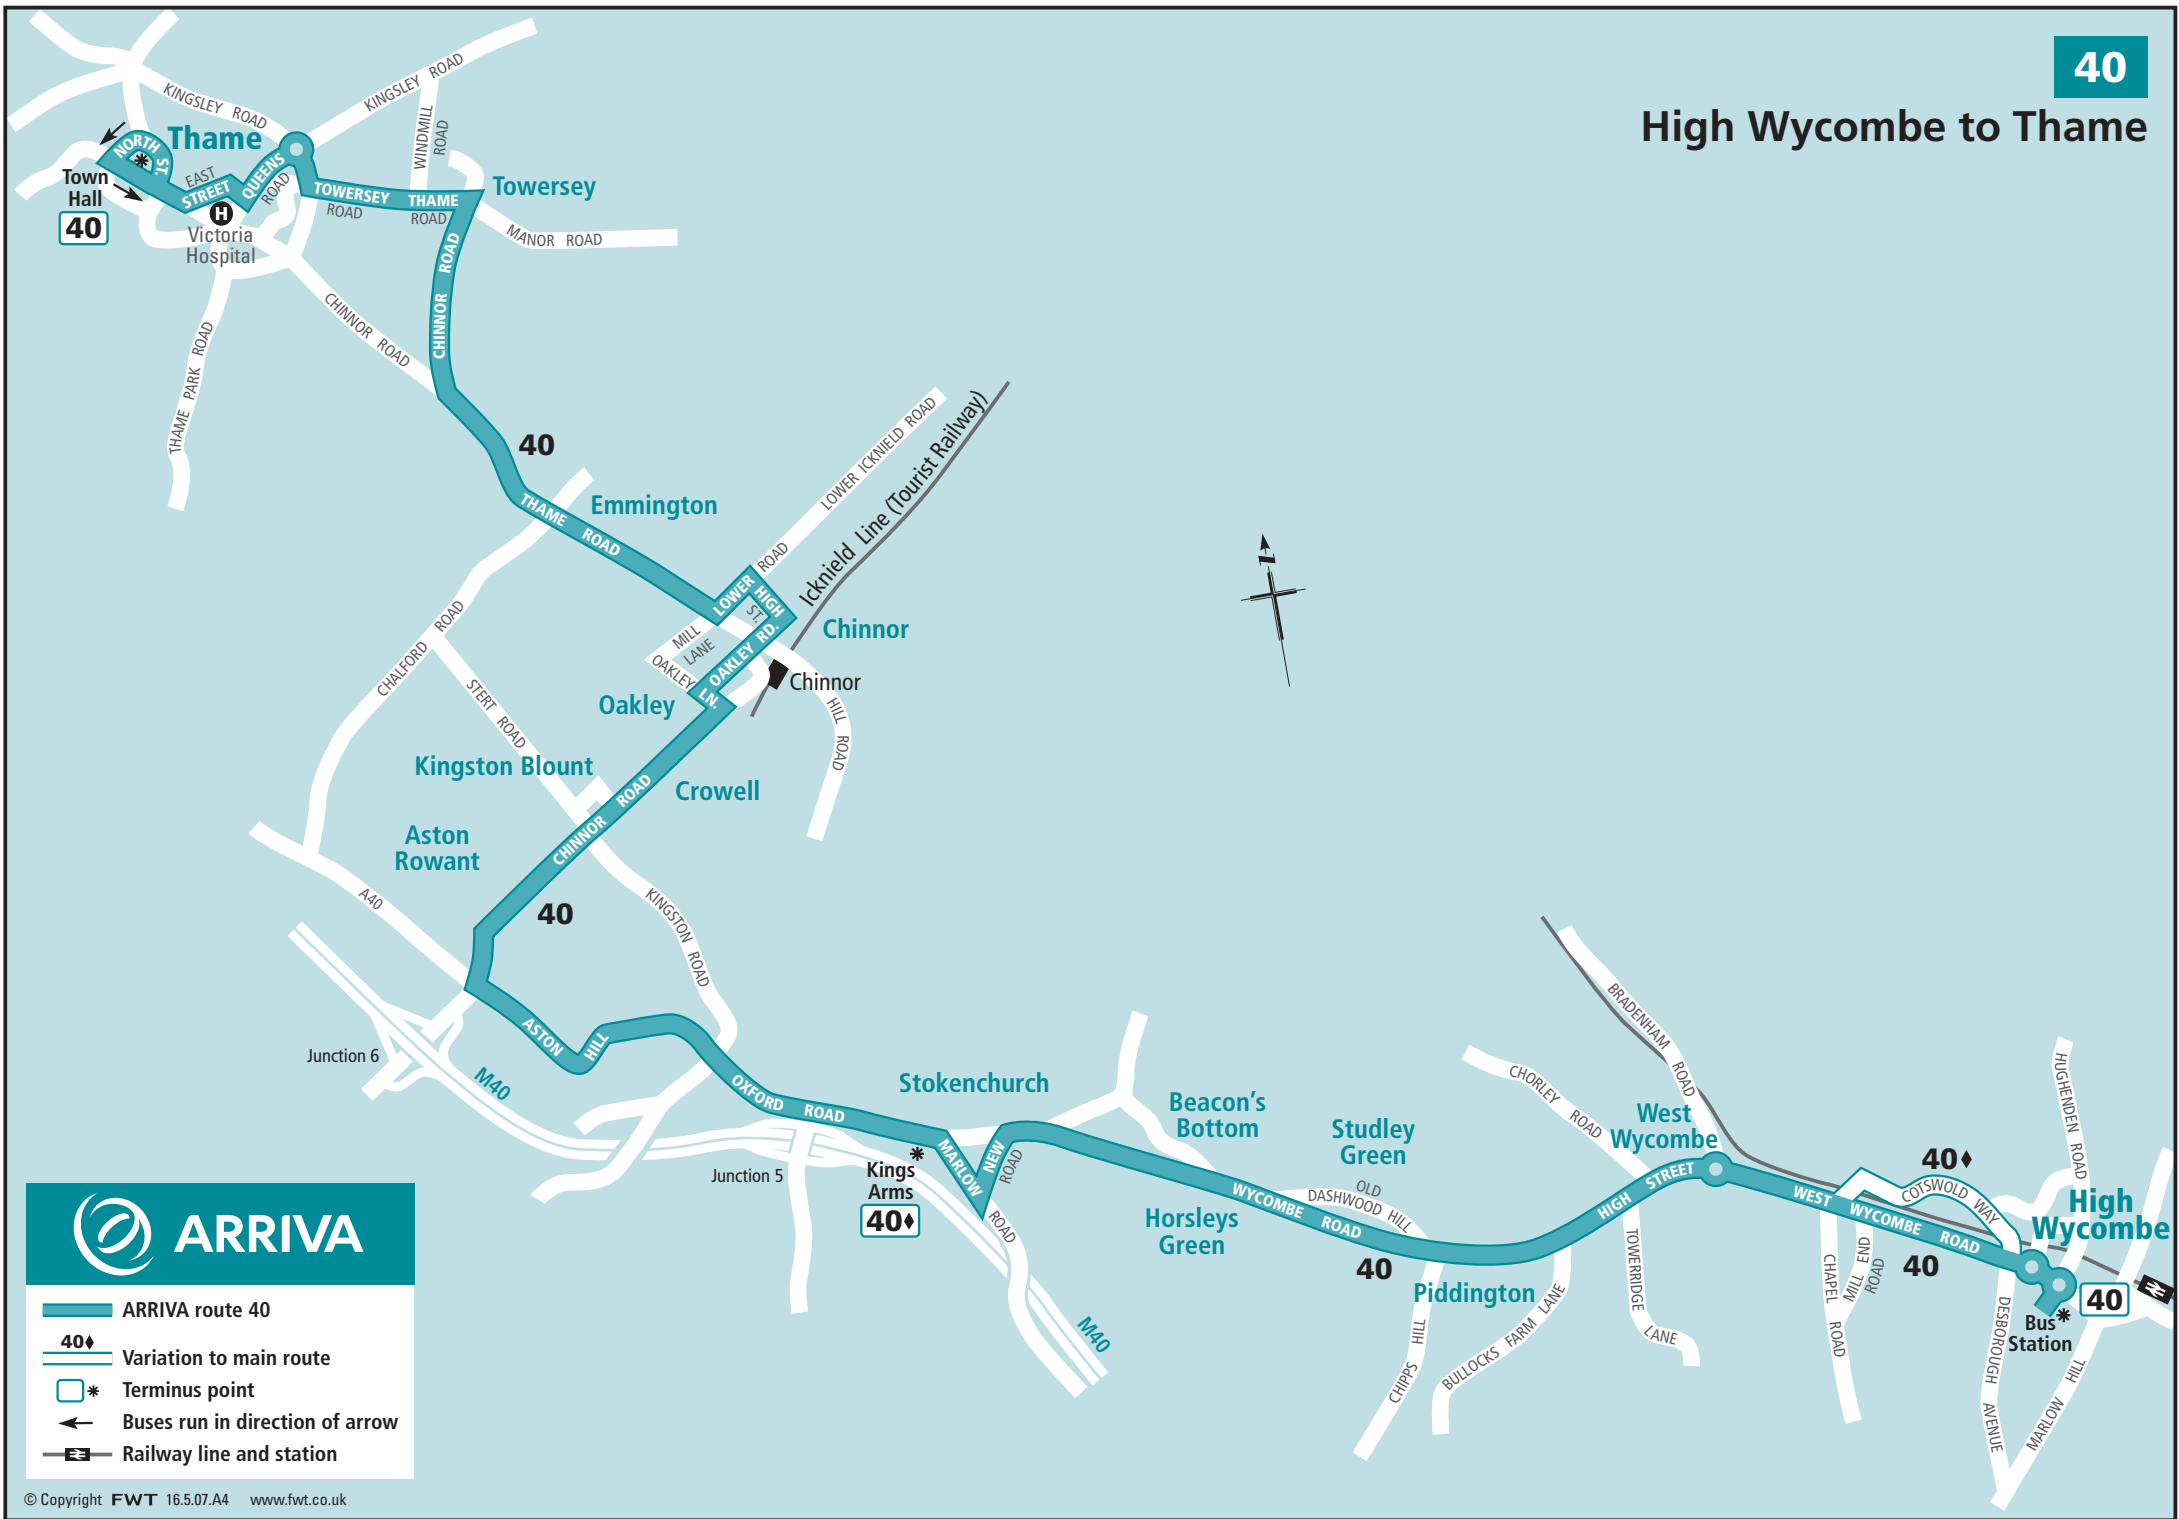

High Wycombe to Thame

ARRIVA

- ARRIVA route 40
- Variation to main route
- Terminus point
- Buses run in direction of arrow
- Railway line and station