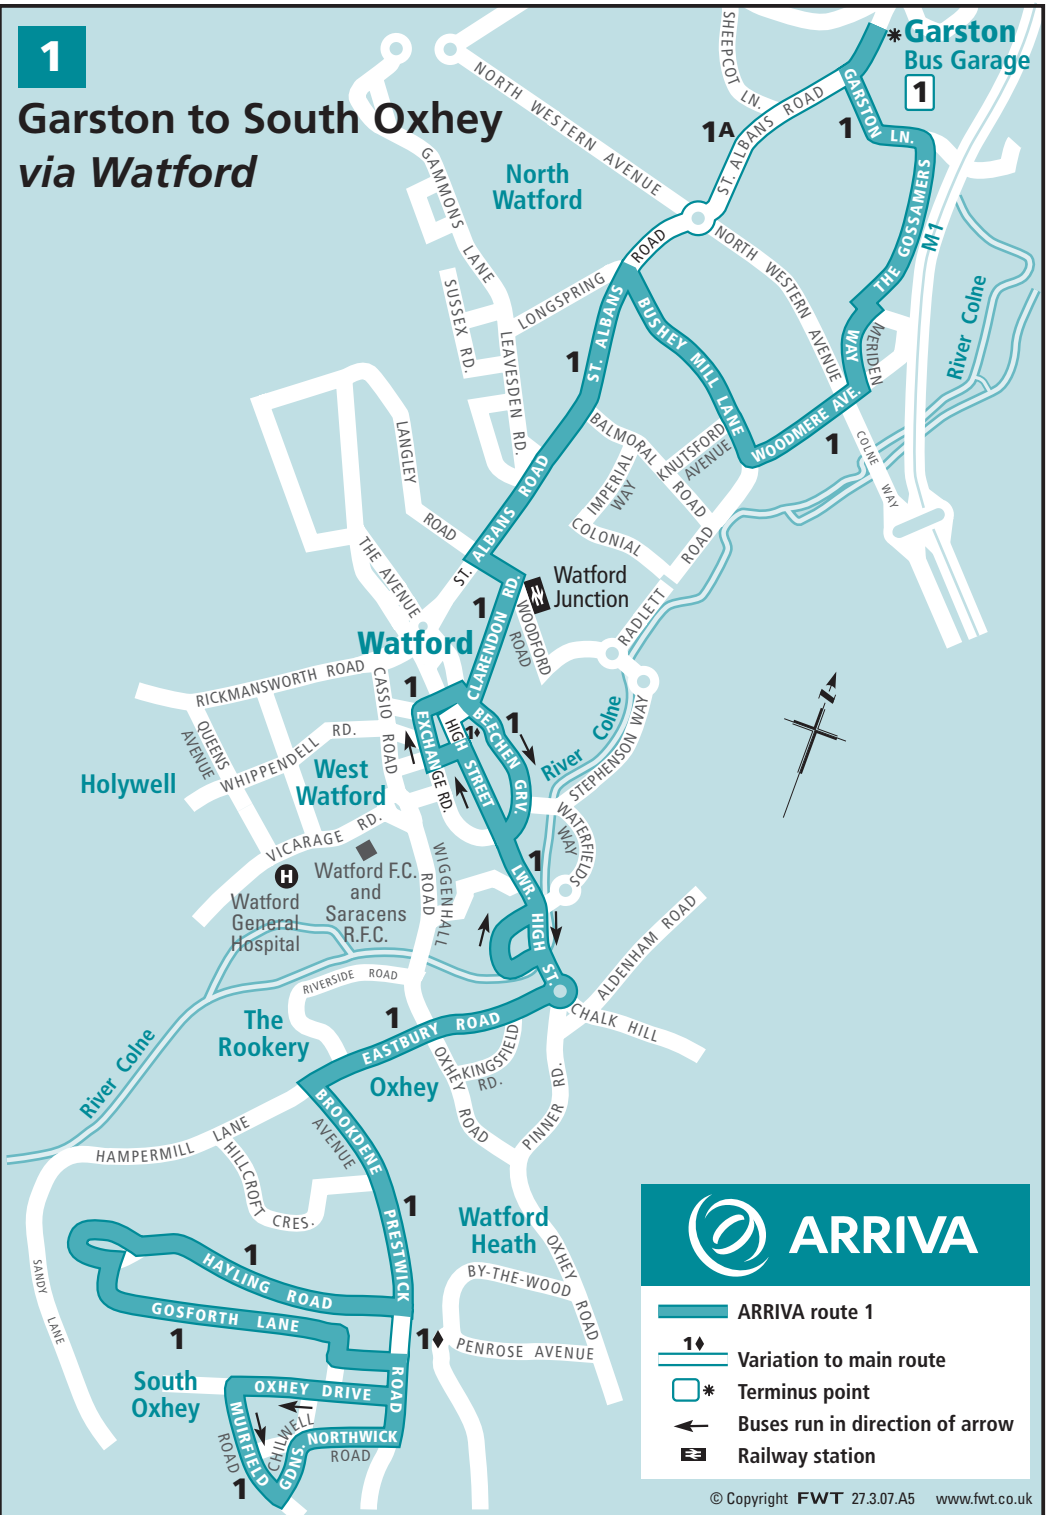

1

Garston to South Oxhey via Watford

*Garston Bus Garage

North Watford

Watford

West Watford

Holywell

The Rookery

Oxhey

Watford Heath

South Oxhey

Watford Junction

Watford F.C. and Saracens R.F.C. Watford General Hospital

ARRIVA

ARRIVA route 1

Variation to main route

Terminus point

Buses run in direction of arrow

Railway station