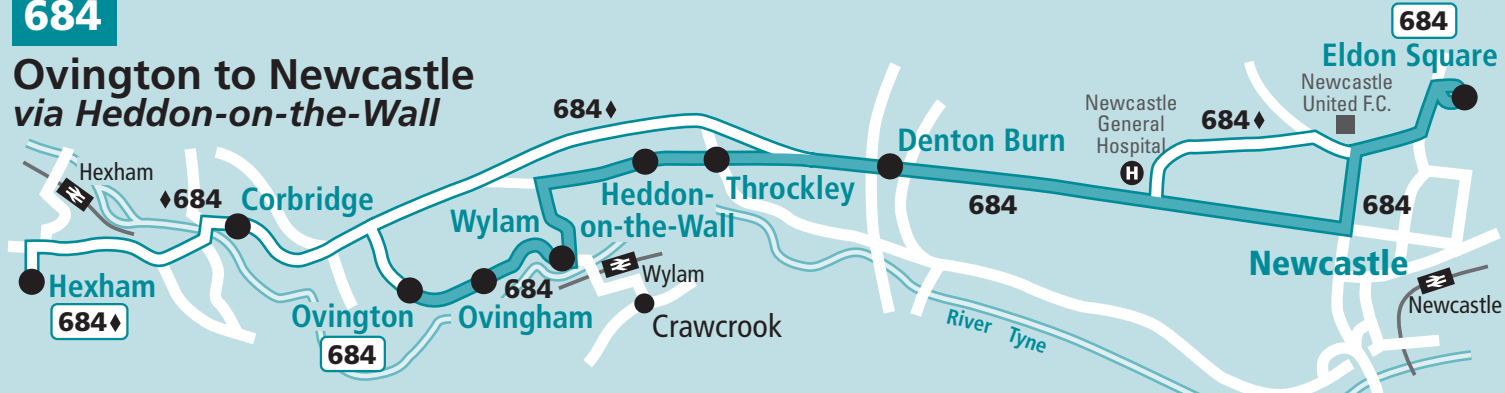

# Ovington to Newcastle via Heddon-on-the-Wall

- ARRIVA route 684
- Variation to main route
- Terminus point
- Railway line and station