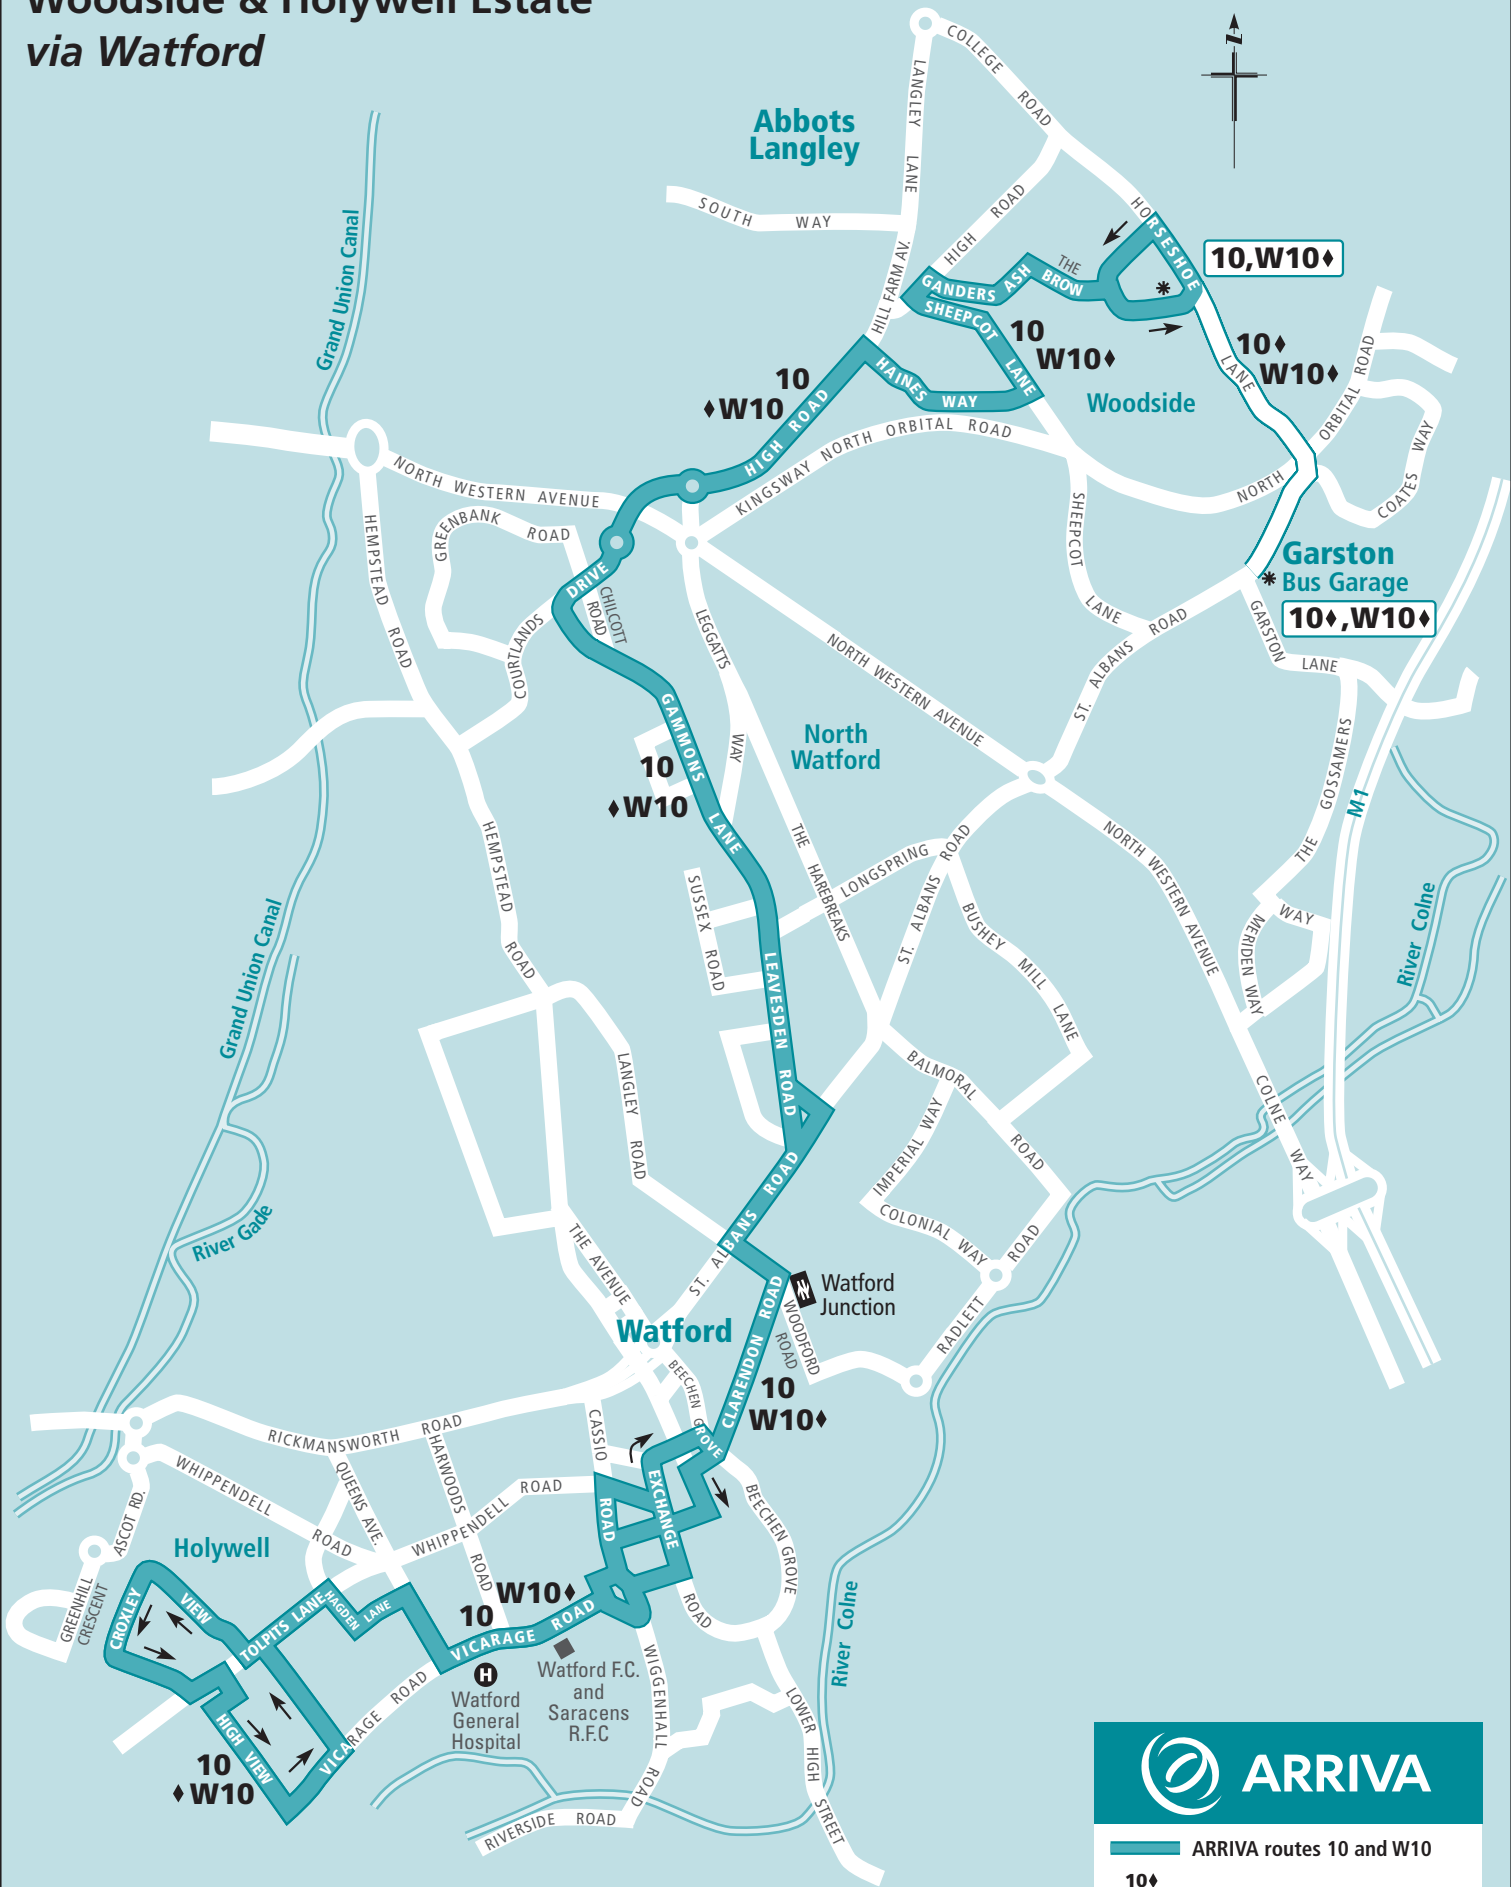

# 10, W10

## Woodside & Holywell Estate via Watford

- ARRIVA routes 10 and W10
- 10♦ Variation to main route
- \* Terminus point
- Buses run in direction of arrow
- Railway station