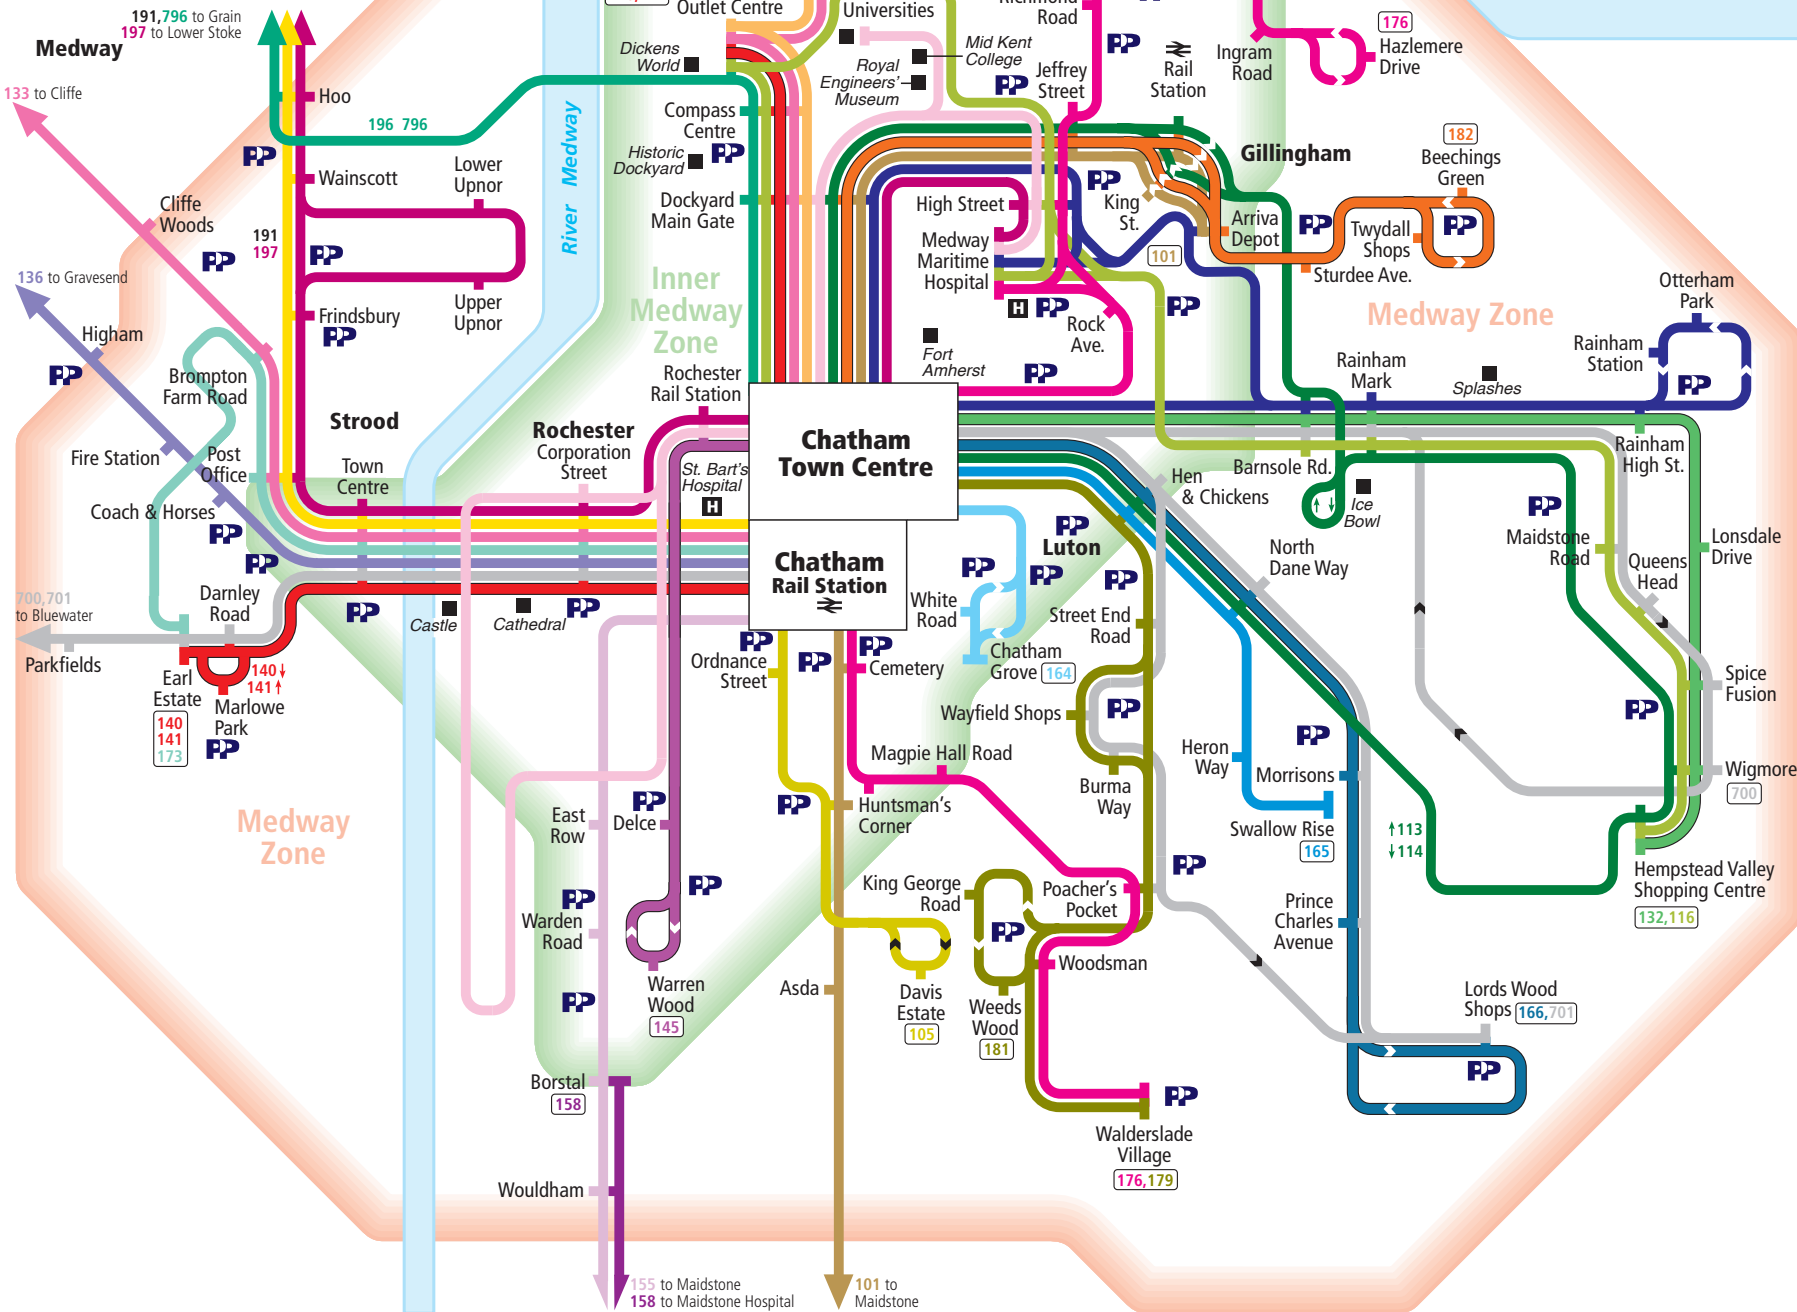

Medway Towns Bus Service Network

Medway Mainline services

Service 132	Mainline	
Services 140,141	Mainline	
Service 145	Mainline	
Service 166	Mainline	
Service 182	Mainline	

Other main services

Service 100	
Service 101	
Service 105	
Services 113,114	
Service 116	
Services 120,121	
Service 133	
Service 136	
Service 155	
Service 156	
Service 158	
Service 164	
Service 165	
Service 173	
Service 176	
Services 179,181	
Service 191	
Services 196,796	
Service 197	
Services 700,701	

- Bus route terminus
- PayPoint Outlet
- Medway Inner Zone
- Medway Zone