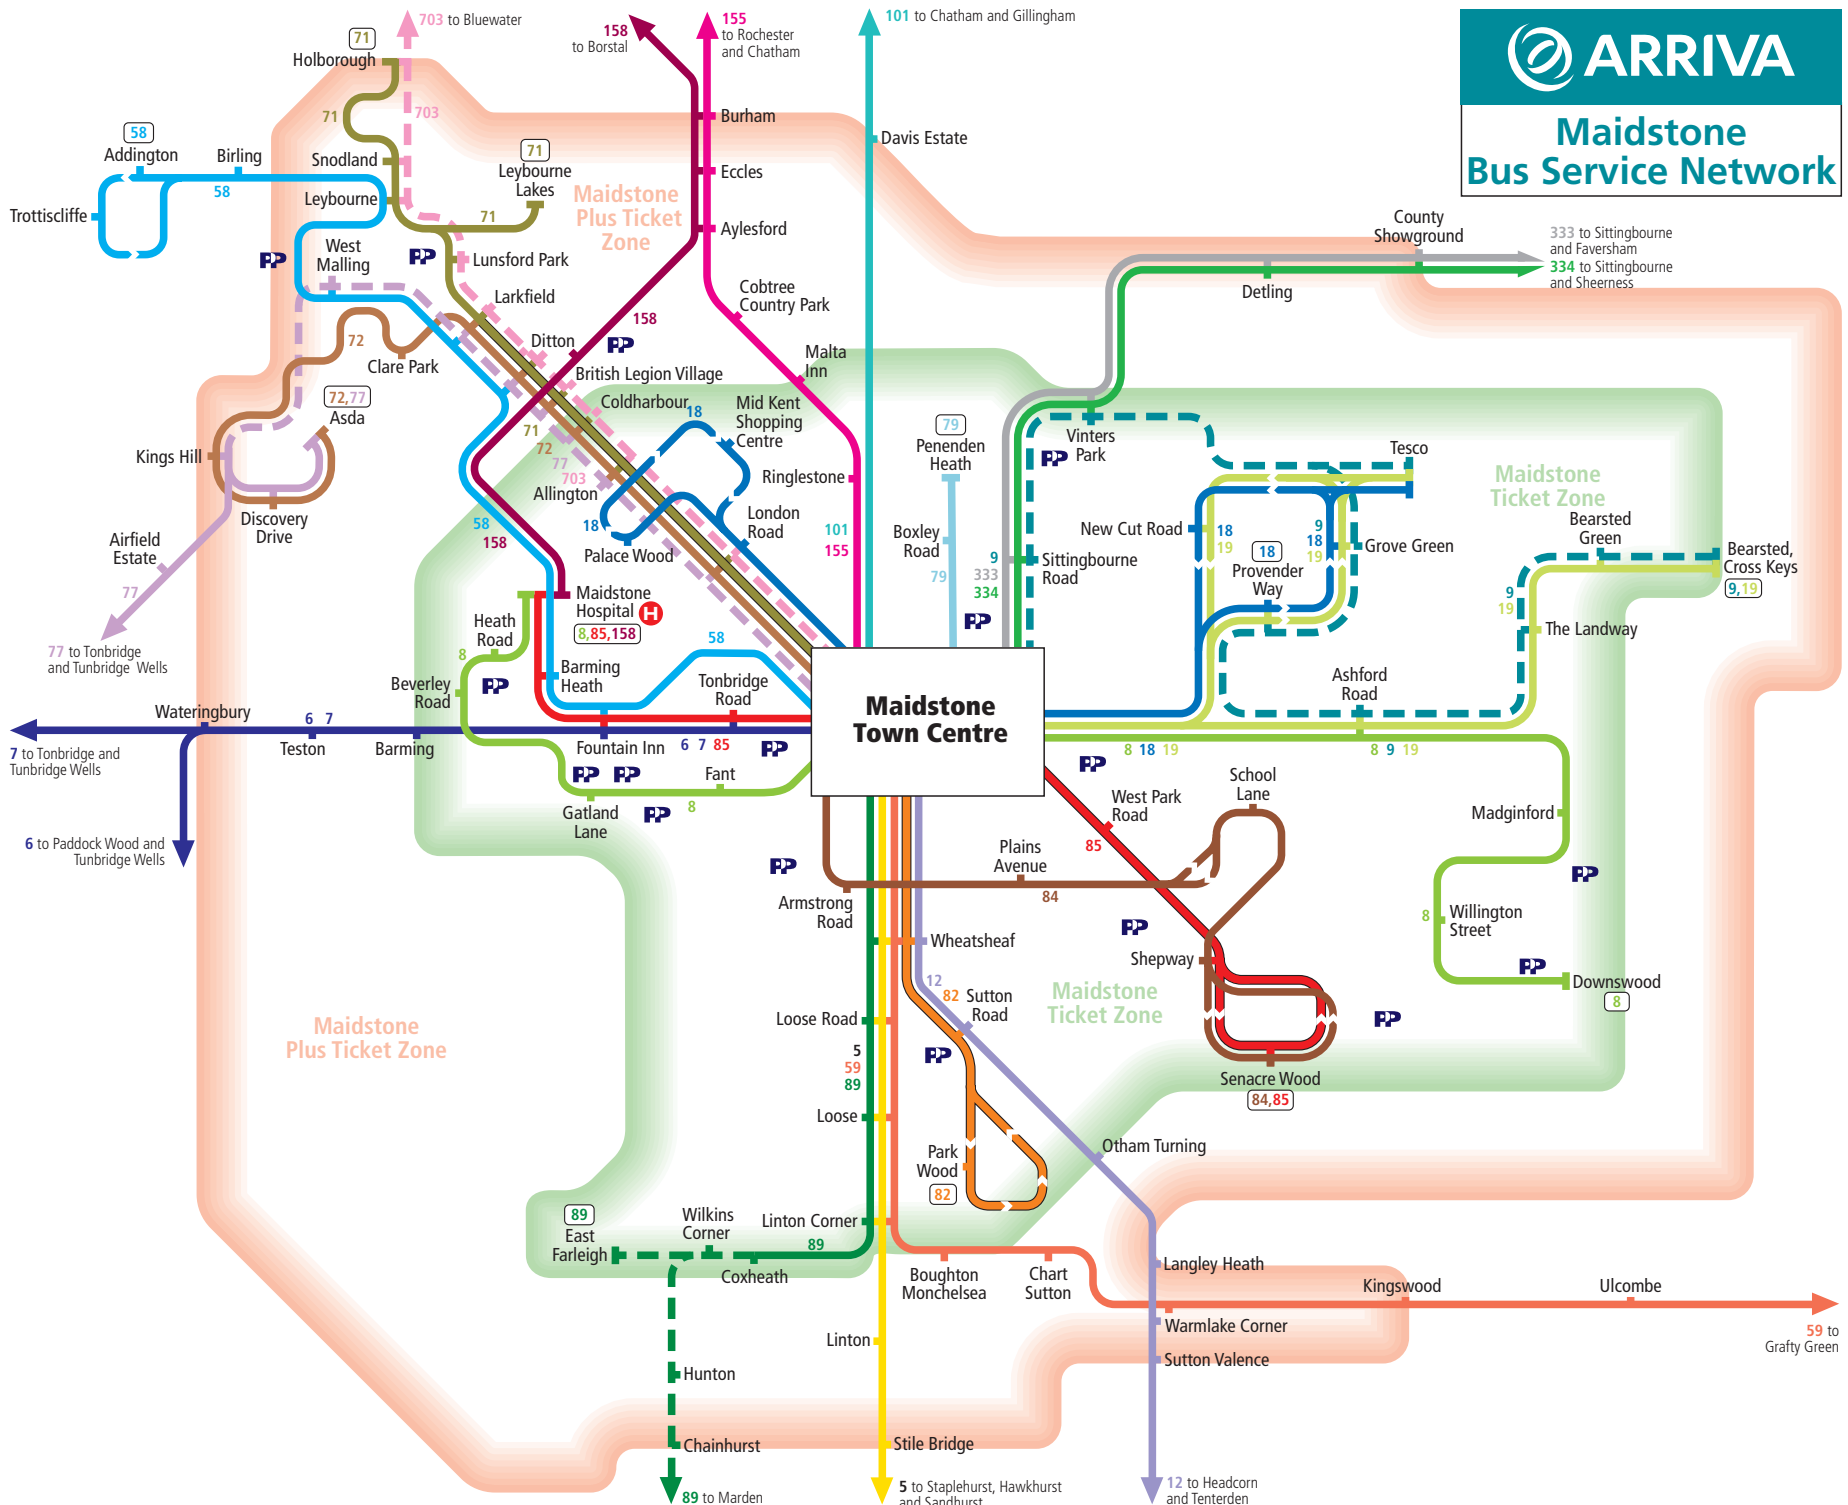

Maidstone Bus Service Network

10 Minute Services

- Service 71
- Maidstone to Larkfield
- Service 82
- Town Centre to Park Wood
- Service 85
- Town Centre to Sencacre Wood

These services run every 10 minutes Monday to Saturday daytime

Other Services

- Service 5
- Service 6,7
- Service 8
- Service 9 (Saturdays)
- Service 12
- Service 18
- Service 19
- Service 58
- Service 59

- Service 71
- Service 72
- Service 77
- Service 77 (Occasional Journeys)
- Service 79
- Service 82
- Service 84
- Service 85

- Service 89
- Service 89 (Occasional Service)
- Service 101
- Service 155
- Service 158
- Service 333
- Service 334
- Service 703 (Occasional Service)

- Bus route terminus
- Hospital
- Fare Zone Boundary*
- PayPoint Outlet
- *for multi journey tickets