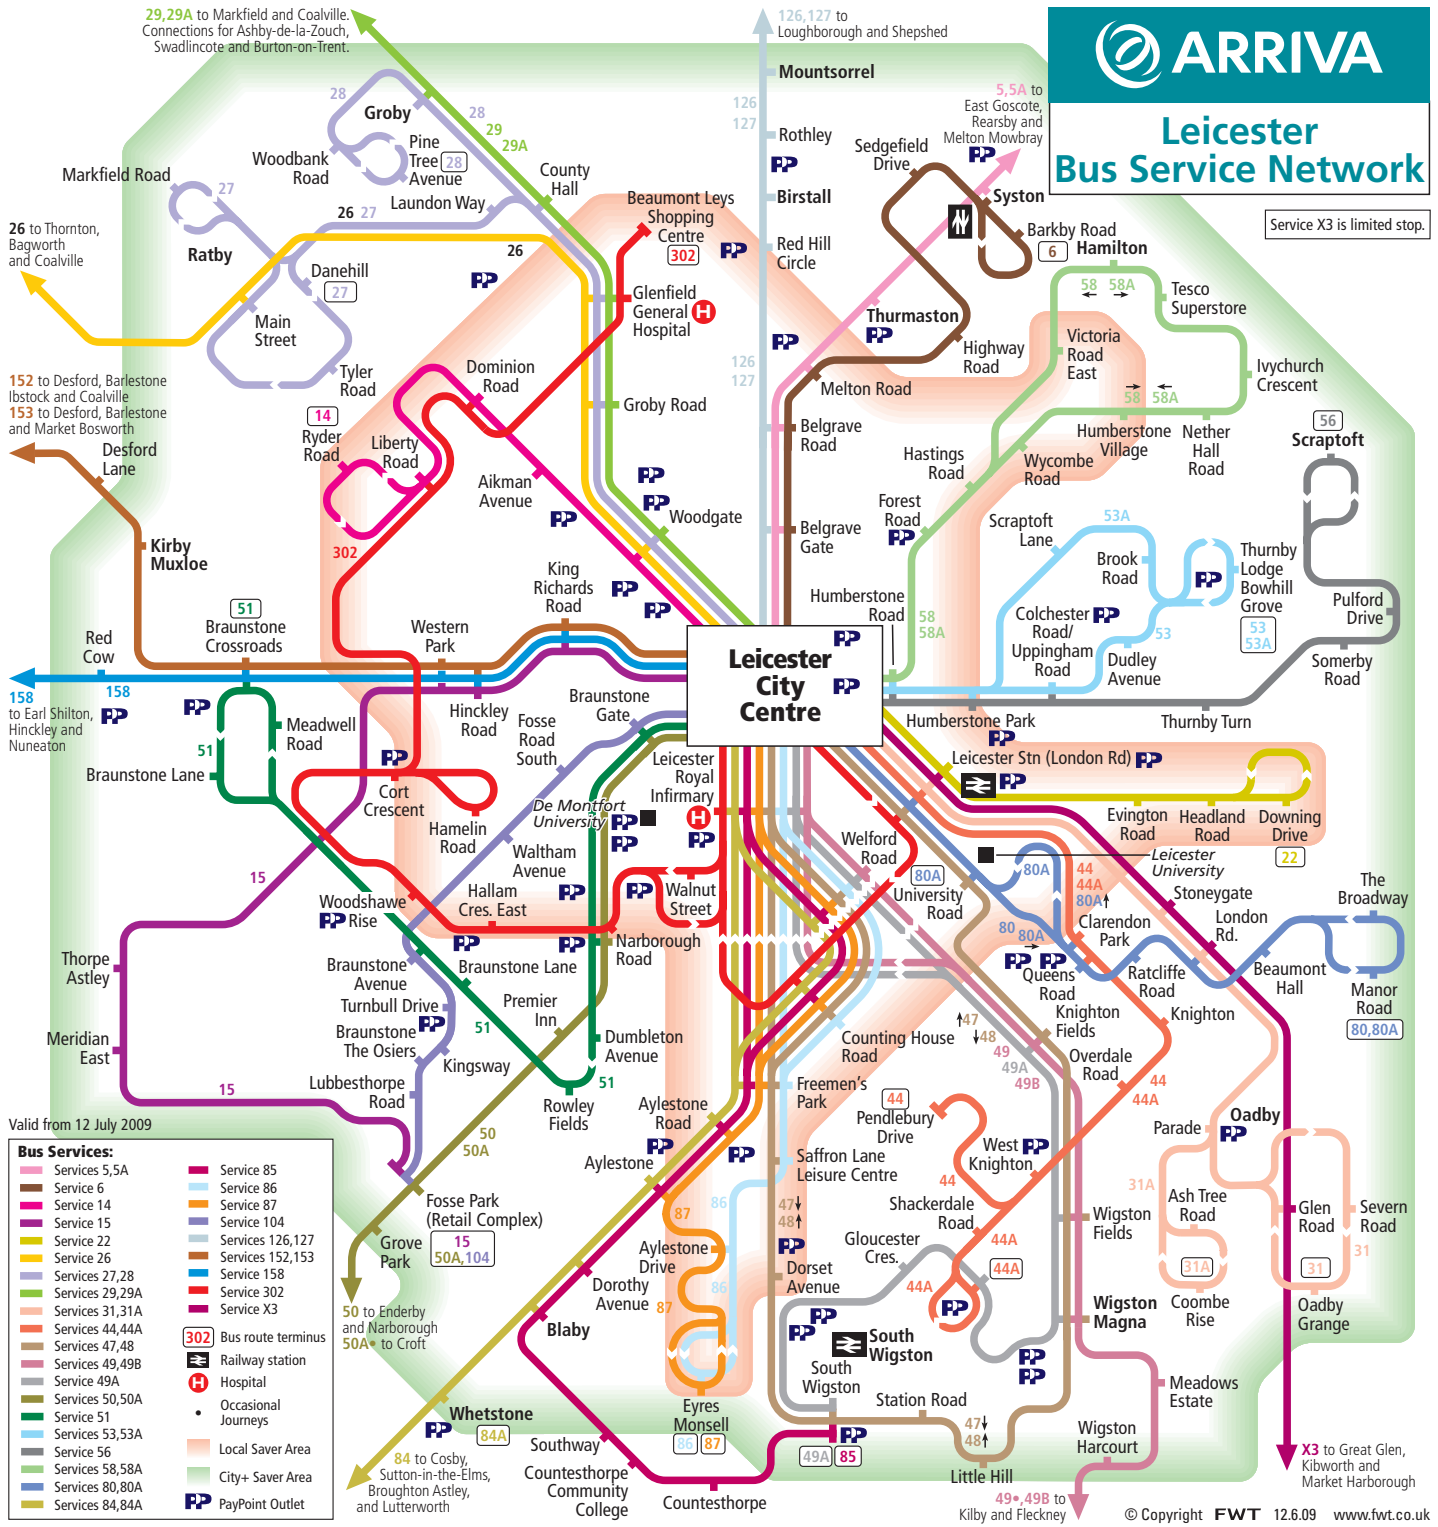

# Leicester Bus Service Network

Service X3 is limited stop.

- Valid from 12 July 2009
- Bus Services:**
- Services 5, 5A
  - Service 6
  - Service 14
  - Service 15
  - Service 22
  - Service 26
  - Services 27, 28
  - Services 29, 29A
  - Services 31, 31A
  - Services 44, 44A
  - Services 47, 48
  - Services 49, 49B
  - Service 49A
  - Services 50, 50A
  - Service 51
  - Services 53, 53A
  - Service 56
  - Services 58, 58A
  - Services 80, 80A
  - Services 84, 84A
  - Service 85
  - Service 86
  - Service 87
  - Service 104
  - Services 126, 127
  - Services 152, 153
  - Service 158
  - Service 302
  - Service X3
- 302** Bus route terminus
- RR** Railway station
- H** Hospital
- Occasional Journeys
- Local Saver Area**
- City+ Saver Area**
- FP** PayPoint Outlet